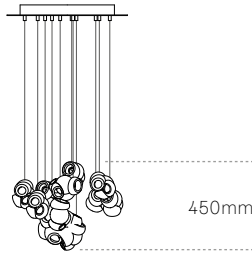

This series is a departure from other Bocci fixtures where pendants are designed to nestle together, rather than spread across a vertical range. Length ranges are recommended for each fixture to achieve the intended overall form. Deviation from this suggested range will not resemble product photography or drawings. Specify only the longest pendant.

Drop lengths are supplied in clustered lengths within the range specified. Pendants should be touching or nestled closely together while composing the installation.

**SPECIFIC FIXTURES**

100.11 Rectangle

350mm

100.11 Round/Square

450mm

100.16 Rectangle

500mm

100.16 Round/Square

800mm

100.20 Rectangle

450mm

100.20 Round/Square

600mm

100.28 Rectangle

650mm

100.28 Round/Square

1050mm