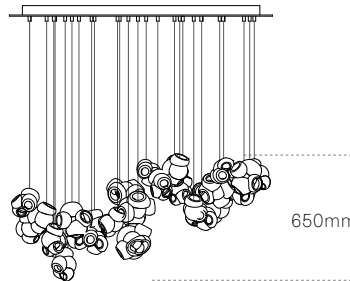

This series is a departure from other Bocci fixtures where pendants are designed to nestle together, rather than spread across a vertical range. Length ranges are recommended for each fixture to achieve the intended overall form. Deviation from this suggested range will not resemble product photography or drawings. Specify only the longest pendant.

Drop lengths are supplied in clustered lengths within the range specified. Pendants should be touching or nestled closely together while composing the installation.

**SPECIFIC FIXTURES**

100.11 Rectangle

350mm

100.11 Round/Square

450mm

100.16 Rectangle

500mm

100.16 Round/Square

800mm

100.20 Rectangle

450mm

100.20 Round/Square

600mm

100.28 Rectangle

650mm

100.28 Round/Square

1050mm