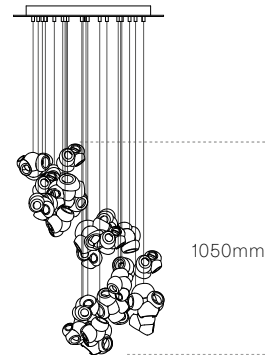

**GENERAL GUIDE**

Length range recommended, see specific specification for each fixture.

Longest length  
 Measure from underside of the pendant  
 Up to 3000mm standard  
 Up to 30500mm custom

100 series uses a coaxial cable suspension system in a random configuration.

This series is a departure from other Bocci fixtures where pendants are designed to nestle together, rather than spread across a vertical range. Length ranges are recommended for each fixture to achieve the intended overall form. Deviation from this suggested range will not resemble product photography or drawings. Specify only the longest pendant.

350mm

100.11 Round/Square

450mm

100.16 Rectangle

500mm

100.16 Round/Square

800mm

100.20 Rectangle

450mm

100.20 Round/Square

600mm

100.28 Rectangle

650mm

100.28 Round/Square

1050mm