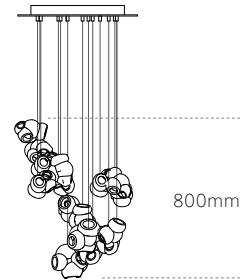

This series is a departure from other Bocci fixtures where pendants are designed to nestle together, rather than spread across a vertical range. Length ranges are recommended for each fixture to achieve the intended overall form. Deviation from this suggested range will not resemble product photography or drawings. Specify only the longest pendant.

Drop lengths are supplied in clustered lengths within the range specified. Pendants should be touching or nestled closely together while composing the installation.

**SPECIFIC FIXTURES**

100.11 Rectangle

350mm

100.11 Round/Square

450mm

100.16 Rectangle

500mm

100.16 Round/Square

800mm

100.20 Rectangle

450mm

100.20 Round/Square

600mm

100.28 Rectangle

650mm

100.28 Round/Square

1050mm