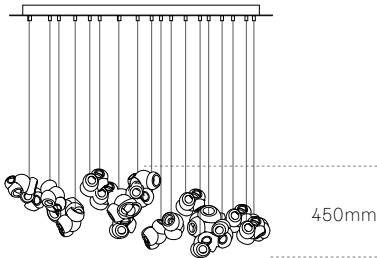

This series is a departure from other Bocci fixtures where pendants are designed to nestle together, rather than spread across a vertical range. Length ranges are recommended for each fixture to achieve the intended overall form. Deviation from this suggested range will not resemble product photography or drawings. Specify only the longest pendant.

Drop lengths are supplied in clustered lengths within the range specified. Pendants should be touching or nestled closely together while composing the installation.

**SPECIFIC FIXTURES**

100.11 Rectangle

350mm

100.11 Round/Square

450mm

100.16 Rectangle

500mm

100.16 Round/Square

800mm

100.20 Rectangle

450mm

100.20 Round/Square

600mm

100.28 Rectangle

650mm

100.28 Round/Square

1050mm