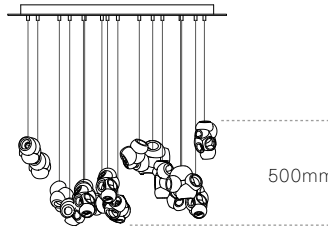

**GENERAL GUIDE**

Length range recommended, see specific specification for each fixture.

Longest length  
 Measure from underside of the pendant  
 Up to 3000mm standard  
 Up to 30500mm custom

100 series uses a coaxial cable suspension system in a random configuration.

This series is a departure from other Bocci fixtures where pendants are designed to nestle together, rather than spread across a vertical range. Length ranges are recommended for each fixture to achieve the intended overall form. Deviation from this suggested range will not resemble product photography or drawings. Specify only the longest pendant.

Drop lengths are supplied in clustered lengths within the range specified. Pendants should be touching or nestled closely together while composing the installation.

**SPECIFIC FIXTURES**

100.11 Rectangle

350mm

100.11 Round/Square

450mm

100.16 Rectangle

500mm

100.16 Round/Square

800mm

100.20 Rectangle