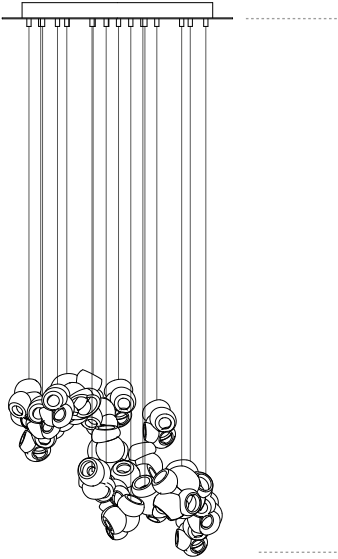

**GENERAL GUIDE**

Length range recommended, see specific specification for each fixture.

Longest length  
 Measure from underside of the pendant  
 Up to 3000mm standard  
 Up to 30500mm custom

100 series uses a coaxial cable suspension system in a random configuration.

This series is a departure from other Bocci fixtures where pendants are designed to nestle together, rather than spread across a vertical range. Length ranges are recommended for each fixture to achieve the intended overall form. Deviation from this suggested range will not resemble product photography or drawings. Specify only the longest pendant.

Drop lengths are supplied in clustered lengths within the range specified. Pendants should be touching or nestled closely together while composing the installation.

**SPECIFIC FIXTURES**

100.11 Rectangle

450mm

100.20 Round/Square

600mm

100.28 Rectangle

650mm

100.28 Round/Square

1050mm