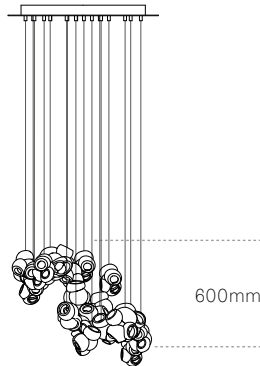

This series is a departure from other Bocci fixtures where pendants are designed to nestle together, rather than spread across a vertical range. Length ranges are recommended for each fixture to achieve the intended overall form. Deviation from this suggested range will not resemble product photography or drawings. Specify only the longest pendant.

Drop lengths are supplied in clustered lengths within the range specified. Pendants should be touching or nestled closely together while composing the installation.

**SPECIFIC FIXTURES**

100.11 Rectangle

350mm

100.11 Round/Square

450mm

100.16 Rectangle

500mm

100.16 Round/Square

800mm

100.20 Rectangle

450mm

100.20 Round/Square

600mm

100.28 Rectangle

650mm

100.28 Round/Square

1050mm