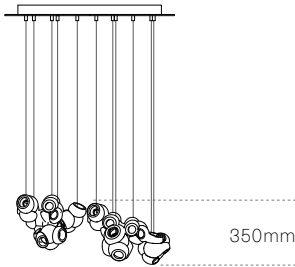

**GENERAL GUIDE**

Length range recommended, see specific specification for each fixture.

Longest length  
 Measure from underside of the pendant  
 Up to 3000mm standard  
 Up to 30500mm custom

100 series uses a coaxial cable suspension system in a random configuration.

This series is a departure from other Bocci fixtures where pendants are designed to nestle together, rather than spread across a vertical range. Length ranges are recommended for each fixture to achieve the intended overall form. Deviation from this suggested range will not resemble product photography or drawings. Specify only the longest pendant.

Drop lengths are supplied in clustered lengths within the range specified. Pendants should be touching or nestled closely together while composing the installation.

**SPECIFIC FIXTURES**

100.11 Rectangle

450mm

100.20 Round/Square

600mm

100.28 Rectangle

650mm

100.28 Round/Square

1050mm