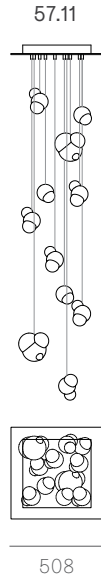

BOCCI

57

A fabrication process whereby air voids of different sizes and configurations are composed within a larger mass of dark grey or white opaline glass. These air pockets are invisible when the piece is unlit, and come alive to reveal an interior universe when 57 is illuminated. By virtue of the method of making, each 57 is completely unique.

±100-165 mm

Wall and Ceiling

Random

Adjustable length

Adjustable up to 3000 mm standard

Adjustable up to 30500 mm custom

57 Series — Random

Random  
Non-adjustable  
length

Non-adjustable  
length up to  
3000 mm  
standard

Non-adjustable  
length up to  
30500 mm  
custom

Non-adjustable  
length up to  
3000 mm  
standard

Non-adjustable  
length up to  
30500 mm  
custom

**Cluster**

Adjustable length

**Cluster**

Non-adjustable length

**Table Light**

Adjustable length

Non-adjustable length

**Suspended**

Cable lengths: 3 m / 6 m / 15 m