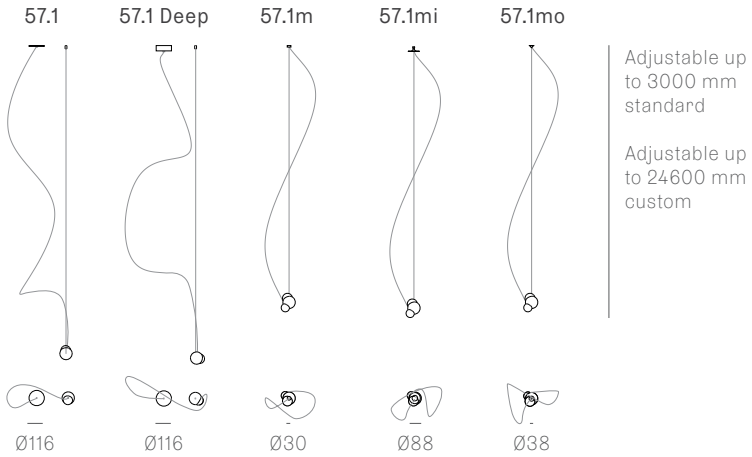

Non-adjustable  
length up to  
3000 mm  
standard

Non-adjustable  
length up to  
30500 mm  
custom

Non-adjustable  
length up to  
3000 mm  
standard

Non-adjustable  
length up to  
30500 mm  
custom

**Cluster**

Adjustable length

**Cluster**

Non-adjustable length

**Table Light**

Adjustable length

Non-adjustable length

**Suspended**

Cable lengths: 3 m / 6 m / 15 m

57.3 suspended short

0.9m

57.3 suspended tall

1.8m

57.6 suspended

1.8m

**Ceiling mounted**

57.3 short

0.9m

57.3 tall

1.8m

57.6

1.8m

57.9

2.7m

57.12