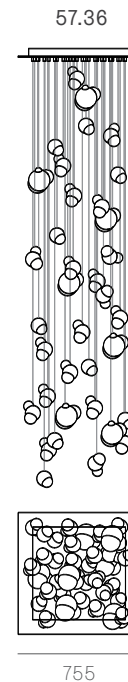

BOCCI

57

A fabrication process whereby air voids of different sizes and configurations are composed within a larger mass of dark grey or white opaline glass. These air pockets are invisible when the piece is unlit, and come alive to reveal an interior universe when 57 is illuminated. By virtue of the method of making, each 57 is completely unique.

±100-165 mm

Wall and Ceiling

Random

Adjustable length

Adjustable up to 3000 mm standard

Adjustable up to 30500 mm custom

57 Series — Random

Random  
Non-adjustable  
length

Non-adjustable  
length up to  
3000 mm  
standard

Non-adjustable  
length up to  
30500 mm  
custom

Non-adjustable  
length up to  
3000 mm  
standard

Non-adjustable  
length up to  
30500 mm  
custom

**Cluster**

Adjustable length

**Cluster**

Non-adjustable length

**Table Light**

Adjustable length

Non-adjustable length

**Suspended**

Cable lengths: 3 m / 6 m / 15 m