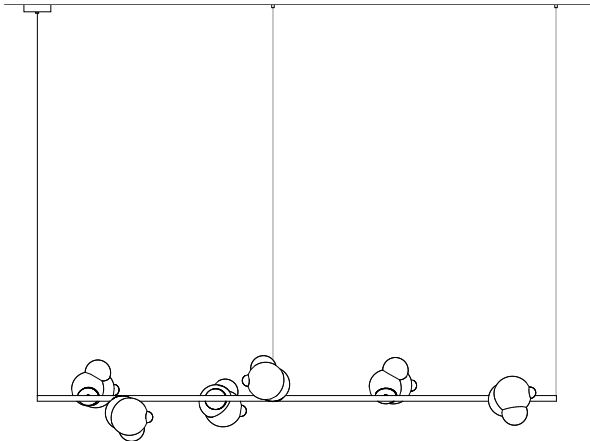

Adjustable length

**Cluster**

Non-adjustable length

**Table Light**

Adjustable length

Non-adjustable length

**Suspended**

Cable lengths: 3 m / 6 m / 15 m

57.3 suspended short

0.9m

57.3 suspended tall

1.8m

57.6 suspended

1.8m

**Ceiling mounted**

57.3 short

0.9m

57.3 tall

1.8m

57.6

1.8m

57.9

2.7m

57.12