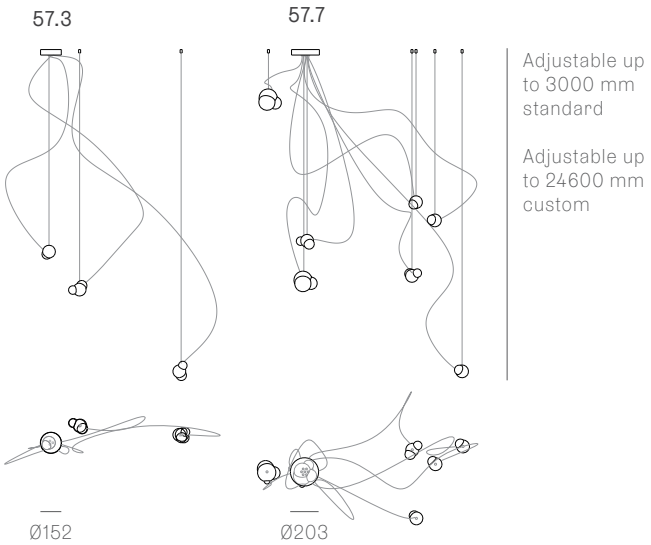

Non-adjustable  
length up to  
3000 mm  
standard

Non-adjustable  
length up to  
30500 mm  
custom

Non-adjustable  
length up to  
3000 mm  
standard

Non-adjustable  
length up to  
30500 mm  
custom

**Cluster**

Adjustable length

**Cluster**

Non-adjustable length

**Table Light**

Adjustable length

Non-adjustable length

**Suspended**

Cable lengths: 3 m / 6 m / 15 m

57.3 suspended short

0.9m

57.3 suspended tall

1.8m

57.6 suspended

1.8m

**Ceiling mounted**

57.3 short

0.9m

57.3 tall

1.8m

57.6

1.8m

57.9

2.7m

57.12