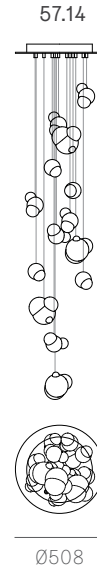

BOCCI

57

A fabrication process whereby air voids of different sizes and configurations are composed within a larger mass of dark grey or white opaline glass. These air pockets are invisible when the piece is unlit, and come alive to reveal an interior universe when 57 is illuminated. By virtue of the method of making, each 57 is completely unique.

±100-165 mm

Wall and Ceiling

Random

Adjustable length

Adjustable up to 3000 mm standard

Adjustable up to 30500 mm custom

57 Series — Random

Random  
Non-adjustable  
length

Non-adjustable  
length up to  
3000 mm  
standard

Non-adjustable  
length up to  
30500 mm  
custom

Non-adjustable  
length up to  
3000 mm  
standard

Non-adjustable  
length up to  
30500 mm  
custom

**Cluster**

Adjustable length

**Cluster**

Non-adjustable length

**Table Light**

Adjustable length

Non-adjustable length

**Suspended**

Cable lengths: 3 m / 6 m / 15 m