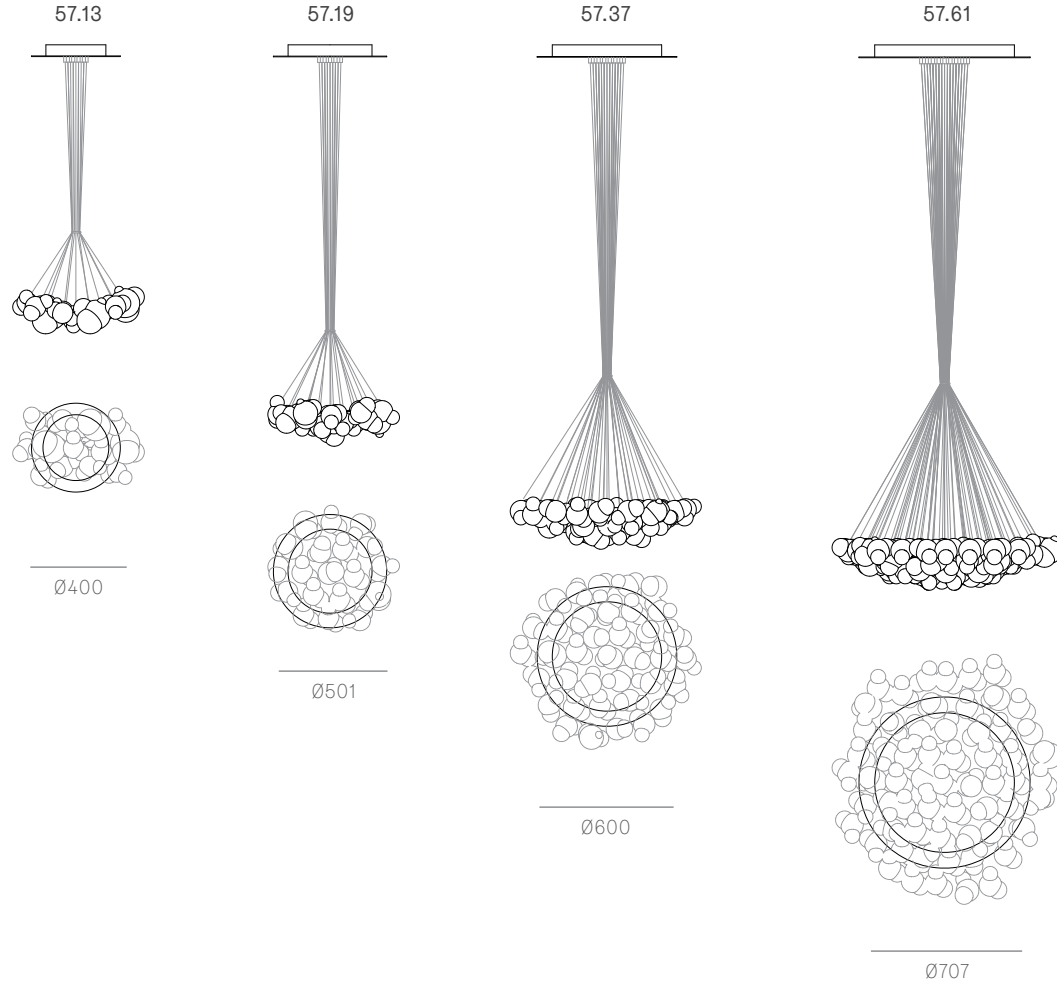

Non-adjustable  
length up to  
3000 mm  
standard

Non-adjustable  
length up to  
30500 mm  
custom

Non-adjustable  
length up to  
3000 mm  
standard

Non-adjustable  
length up to  
30500 mm  
custom

**Cluster**

Adjustable length

**Cluster**

Non-adjustable length

**Table Light**

Adjustable length

Non-adjustable length

**Suspended**

Cable lengths: 3 m / 6 m / 15 m