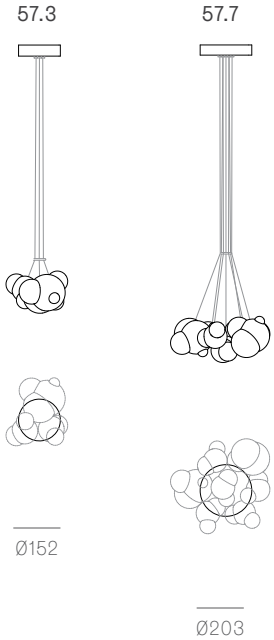

Non-adjustable  
length up to  
3000 mm  
standard

Non-adjustable  
length up to  
30500 mm  
custom

Non-adjustable  
length up to  
3000 mm  
standard

Non-adjustable  
length up to  
30500 mm  
custom

**Cluster**

Adjustable length

**Cluster**

Non-adjustable length

**Table Light**

Adjustable length

Non-adjustable length

**Suspended**

Cable lengths: 3 m / 6 m / 15 m

57.3 suspended short

0.9m

57.3 suspended tall

1.8m

57.6 suspended

1.8m

**Ceiling mounted**

57.3 short

0.9m

57.3 tall

1.8m

57.6

1.8m

57.9

2.7m

57.12