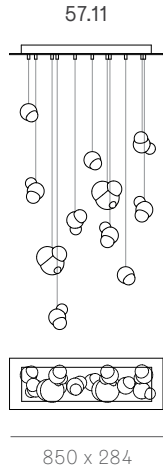

±100-165 mm

Wall and Ceiling

Random

Adjustable length

Adjustable up to 3000 mm standard

Adjustable up to 30500 mm custom

57 Series — Random

Random  
Non-adjustable  
length

Non-adjustable  
length up to  
3000 mm  
standard

Non-adjustable  
length up to  
30500 mm  
custom

Non-adjustable  
length up to  
3000 mm  
standard

Non-adjustable  
length up to  
30500 mm  
custom

**Cluster**

Adjustable length

**Cluster**

Non-adjustable length

**Table Light**

Adjustable length

Non-adjustable length

**Suspended**

Cable lengths: 3 m / 6 m / 15 m

0.9m

57.3 tall

1.8m

57.6

1.8m

57.9

2.7m

57.12