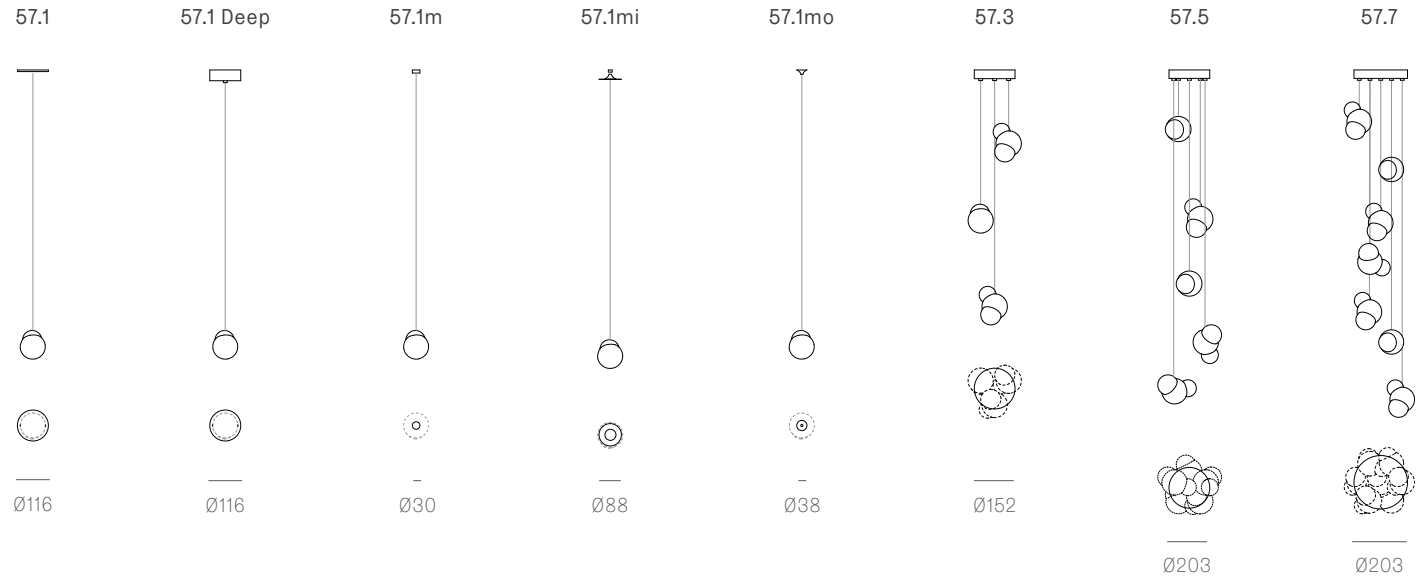

**Lamping**

1w LED

**Material**

Blown and dipped glass, cast borosilicate glass  
cap, electrical components

**Patent**

EU Patent # 002268581-0001 to 0006

US Patent # D796 732

LOW VOLTAGE LUMINAIRE  
E476186

±100-165 mm

Wall and Ceiling

Random

Adjustable length

Adjustable up to 3000 mm standard

Adjustable up to 30500 mm custom

57 Series — Random

Random  
Non-adjustable  
length

Non-adjustable  
length up to  
3000 mm  
standard

Non-adjustable  
length up to  
30500 mm  
custom

Non-adjustable  
length up to  
3000 mm  
standard

Non-adjustable  
length up to  
30500 mm  
custom

**Cluster**

Adjustable length

**Cluster**

Non-adjustable length

**Table Light**

Adjustable length

Non-adjustable length

**Suspended**

Cable lengths: 3 m / 6 m / 15 m