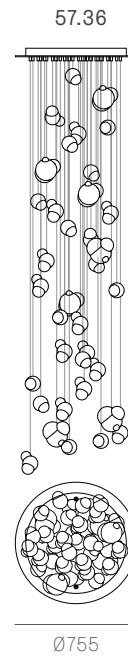

BOCCI

57

A fabrication process whereby air voids of different sizes and configurations are composed within a larger mass of dark grey or white opaline glass. These air pockets are invisible when the piece is unlit, and come alive to reveal an interior universe when 57 is illuminated. By virtue of the method of making, each 57 is completely unique.

±100-165 mm

Wall and Ceiling

Random

Adjustable length

Adjustable up to 3000 mm standard

Adjustable up to 30500 mm custom

57 Series — Random

Random  
Non-adjustable  
length

Non-adjustable  
length up to  
3000 mm  
standard

Non-adjustable  
length up to  
30500 mm  
custom

Non-adjustable  
length up to  
3000 mm  
standard

Non-adjustable  
length up to  
30500 mm  
custom

**Cluster**

Adjustable length

**Cluster**

Non-adjustable length

**Table Light**

Adjustable length

Non-adjustable length

**Suspended**

Cable lengths: 3 m / 6 m / 15 m