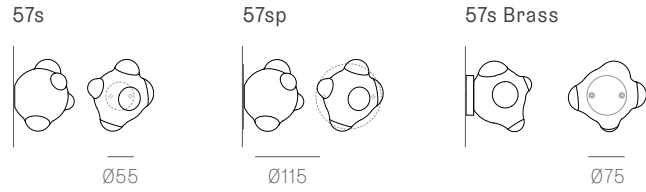

±100-165 mm

Wall and Ceiling

Random

Adjustable length

Adjustable up to 3000 mm standard

Adjustable up to 30500 mm custom

57 Series — Random

Random  
Non-adjustable  
length

Non-adjustable  
length up to  
3000 mm  
standard

Non-adjustable  
length up to  
30500 mm  
custom

Non-adjustable  
length up to  
3000 mm  
standard

Non-adjustable  
length up to  
30500 mm  
custom

**Cluster**

Adjustable length

**Cluster**

Non-adjustable length

**Table Light**

Adjustable length

Non-adjustable length

**Suspended**

Cable lengths: 3 m / 6 m / 15 m

0.9m

57.3 tall

1.8m

57.6

1.8m

57.9

2.7m

57.12