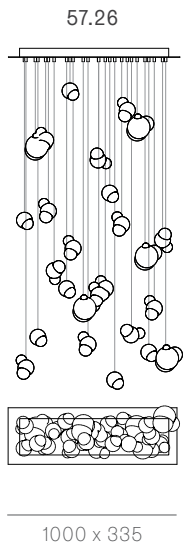

±100-165 mm

Wall and Ceiling

Random

Adjustable length

Adjustable up to 3000 mm standard

Adjustable up to 30500 mm custom

57 Series — Random

Random  
Non-adjustable  
length

Non-adjustable  
length up to  
3000 mm  
standard

Non-adjustable  
length up to  
30500 mm  
custom

Non-adjustable  
length up to  
3000 mm  
standard

Non-adjustable  
length up to  
30500 mm  
custom

**Cluster**

Adjustable length

**Cluster**

Non-adjustable length

**Table Light**

Adjustable length

Non-adjustable length

**Suspended**

Cable lengths: 3 m / 6 m / 15 m

0.9m

57.3 tall

1.8m

57.6

1.8m

57.9

2.7m

57.12