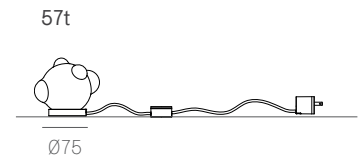

Non-adjustable  
length up to  
3000 mm  
standard

Non-adjustable  
length up to  
30500 mm  
custom

Non-adjustable  
length up to  
3000 mm  
standard

Non-adjustable  
length up to  
30500 mm  
custom

**Cluster**

Adjustable length

**Cluster**

Non-adjustable length

**Table Light**

Adjustable length

Non-adjustable length

**Suspended**

Cable lengths: 3 m / 6 m / 15 m

57.3 suspended short

0.9m

57.3 suspended tall

1.8m

57.6 suspended

1.8m

**Ceiling mounted**

57.3 short

0.9m

57.3 tall

1.8m

57.6

1.8m

57.9

2.7m

57.12