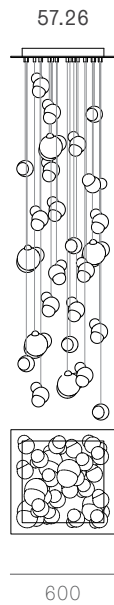

BOCCI

57

A fabrication process whereby air voids of different sizes and configurations are composed within a larger mass of dark grey or white opaline glass. These air pockets are invisible when the piece is unlit, and come alive to reveal an interior universe when 57 is illuminated. By virtue of the method of making, each 57 is completely unique.

±100-165 mm

Wall and Ceiling

Random

Adjustable length

Adjustable up to 3000 mm standard

Adjustable up to 30500 mm custom

57 Series — Random

Random  
Non-adjustable  
length

Non-adjustable  
length up to  
3000 mm  
standard

Non-adjustable  
length up to  
30500 mm  
custom

Non-adjustable  
length up to  
3000 mm  
standard

Non-adjustable  
length up to  
30500 mm  
custom

**Cluster**

Adjustable length

**Cluster**

Non-adjustable length

**Table Light**

Adjustable length

Non-adjustable length

**Suspended**

Cable lengths: 3 m / 6 m / 15 m