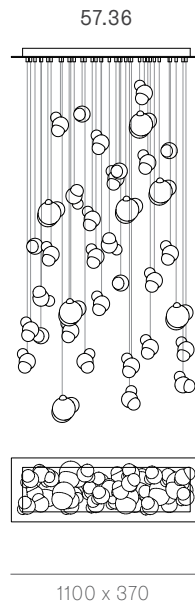

±100-165 mm

Wall and Ceiling

Random

Adjustable length

Adjustable up to 3000 mm standard

Adjustable up to 30500 mm custom

57 Series — Random

Random  
Non-adjustable  
length

Non-adjustable  
length up to  
3000 mm  
standard

Non-adjustable  
length up to  
30500 mm  
custom

Non-adjustable  
length up to  
3000 mm  
standard

Non-adjustable  
length up to  
30500 mm  
custom

**Cluster**

Adjustable length

**Cluster**

Non-adjustable length

**Table Light**

Adjustable length

Non-adjustable length

**Suspended**

Cable lengths: 3 m / 6 m / 15 m

0.9m

57.3 tall

1.8m

57.6

1.8m

57.9

2.7m

57.12