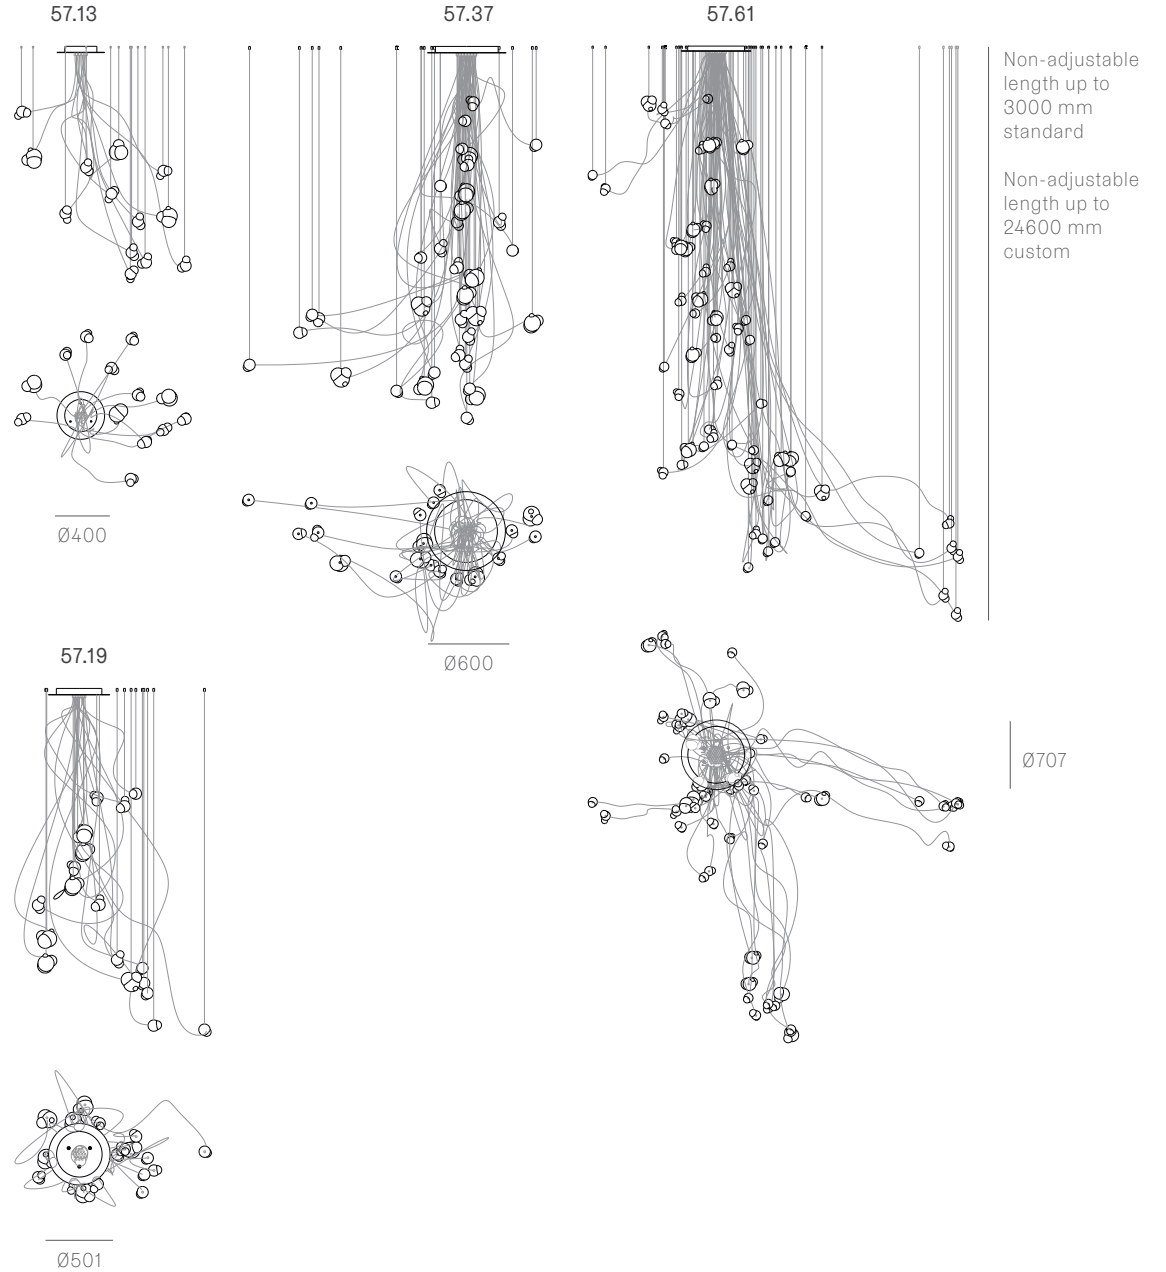

Non-adjustable  
length up to  
3000 mm  
standard

Non-adjustable  
length up to  
30500 mm  
custom

Non-adjustable  
length up to  
3000 mm  
standard

Non-adjustable  
length up to  
30500 mm  
custom

**Cluster**

Adjustable length

**Cluster**

Non-adjustable length

**Table Light**

Adjustable length

Non-adjustable length

**Suspended**

Cable lengths: 3 m / 6 m / 15 m

57.3 suspended short

0.9m

57.3 suspended tall

1.8m

57.6 suspended

1.8m

**Ceiling mounted**

57.3 short

57 Series — Table Light

**BOCCI**

57 Series — Random

BOCCI

57 Series — Random

**BOCCI**

57 Series — Sculptural Cable

**BOCCI**