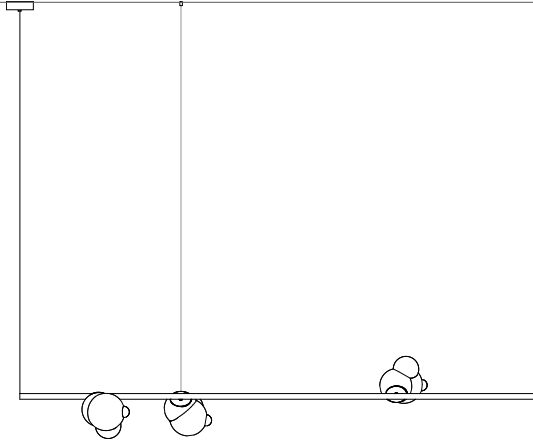

Non-adjustable  
length up to  
3000 mm  
standard

Non-adjustable  
length up to  
30500 mm  
custom

Non-adjustable  
length up to  
3000 mm  
standard

Non-adjustable  
length up to  
30500 mm  
custom

**Cluster**

Adjustable length

**Cluster**

Non-adjustable length

**Table Light**

Adjustable length

Non-adjustable length

**Suspended**

Cable lengths: 3 m / 6 m / 15 m

57.3 suspended short

0.9m

57.3 suspended tall

1.8m

57.6 suspended

1.8m

**Ceiling mounted**

57.3 short

0.9m

57.3 tall

1.8m

57.6

1.8m

57.9

2.7m

57.12