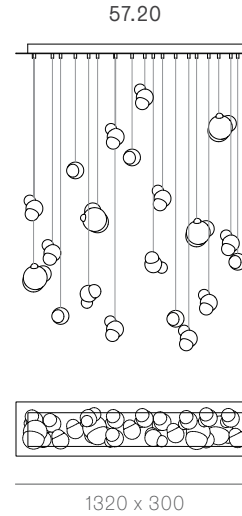

±100-165 mm

Wall and Ceiling

Random

Adjustable length

Adjustable up to 3000 mm standard

Adjustable up to 30500 mm custom

57 Series — Random

Random  
Non-adjustable  
length

Non-adjustable  
length up to  
3000 mm  
standard

Non-adjustable  
length up to  
30500 mm  
custom

Non-adjustable  
length up to  
3000 mm  
standard

Non-adjustable  
length up to  
30500 mm  
custom

**Cluster**

Adjustable length

**Cluster**

Non-adjustable length

**Table Light**

Adjustable length

Non-adjustable length

**Suspended**

Cable lengths: 3 m / 6 m / 15 m

0.9m

57.3 tall

1.8m

57.6

1.8m

57.9

2.7m

57.12