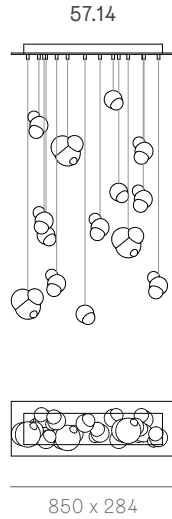

±100-165 mm

Wall and Ceiling

Random

Adjustable length

Adjustable up to 3000 mm standard

Adjustable up to 30500 mm custom

57 Series — Random

Random  
Non-adjustable  
length

Non-adjustable  
length up to  
3000 mm  
standard

Non-adjustable  
length up to  
30500 mm  
custom

Non-adjustable  
length up to  
3000 mm  
standard

Non-adjustable  
length up to  
30500 mm  
custom

**Cluster**

Adjustable length

**Cluster**

Non-adjustable length

**Table Light**

Adjustable length

Non-adjustable length

**Suspended**

Cable lengths: 3 m / 6 m / 15 m

0.9m

57.3 tall

1.8m

57.6

1.8m

57.9

2.7m

57.12