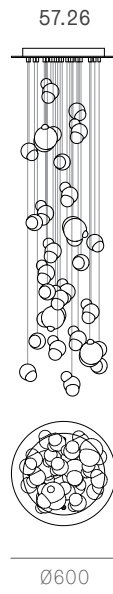

BOCCI

57

A fabrication process whereby air voids of different sizes and configurations are composed within a larger mass of dark grey or white opaline glass. These air pockets are invisible when the piece is unlit, and come alive to reveal an interior universe when 57 is illuminated. By virtue of the method of making, each 57 is completely unique.

±100-165 mm

Wall and Ceiling

Random

Adjustable length

Adjustable up to 3000 mm standard

Adjustable up to 30500 mm custom

57 Series — Random

Random  
Non-adjustable  
length

Non-adjustable  
length up to  
3000 mm  
standard

Non-adjustable  
length up to  
30500 mm  
custom

Non-adjustable  
length up to  
3000 mm  
standard

Non-adjustable  
length up to  
30500 mm  
custom

**Cluster**

Adjustable length

**Cluster**

Non-adjustable length

**Table Light**

Adjustable length

Non-adjustable length

**Suspended**

Cable lengths: 3 m / 6 m / 15 m