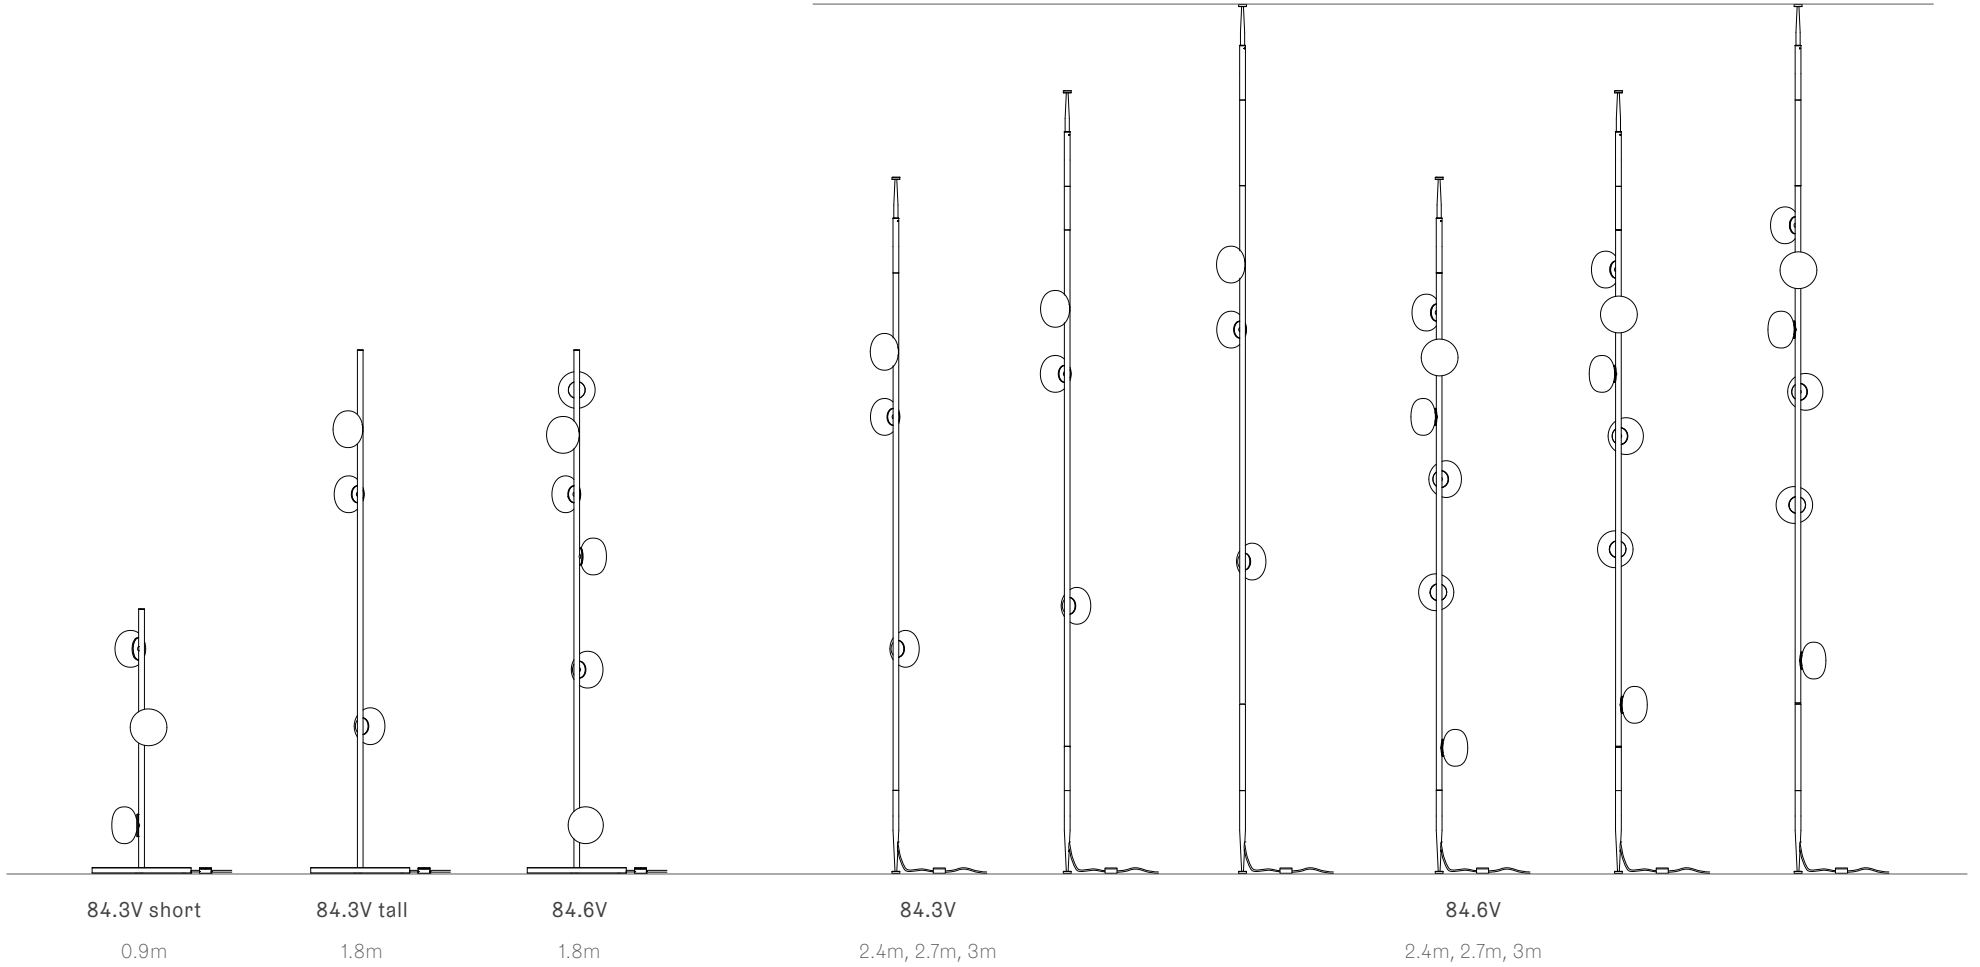

84sp

84s Brass

Table Light

84Vt

±125-140

Floor

Column

84V Series — Stem