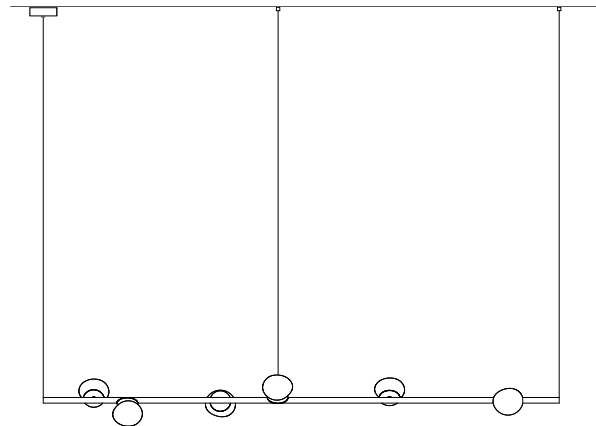

BOCCI

84V

84V Series — Stem | Wall and Ceiling | Table Light

Suspended

Cable lengths: 3 m / 6 m / 15 m

84.3V suspended

0.9m

84.3V suspended

1.8m

84.6V suspended

1.8m

Ceiling mounted

84.3V short

0.9m

84.3V tall

1.8m

84.6V

1.8m

84.9V

2.7m

84.12V

3.7m

Wall & Ceiling

84s