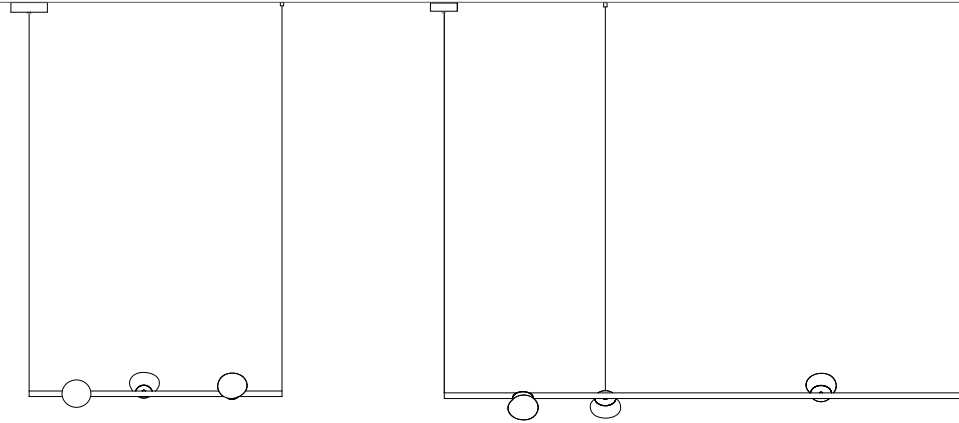

BOCCI

84V

84V Series — Stem | Wall and Ceiling | Table Light

Suspended

Cable lengths: 3 m / 6 m / 15 m

84.3V suspended

0.9m

84.3V suspended

1.8m

84.6V suspended

1.8m

Ceiling mounted

84.3V short

0.9m

84.3V tall

1.8m

84.6V

1.8m

84.9V

2.7m

84.12V

3.7m

Wall & Ceiling

84s