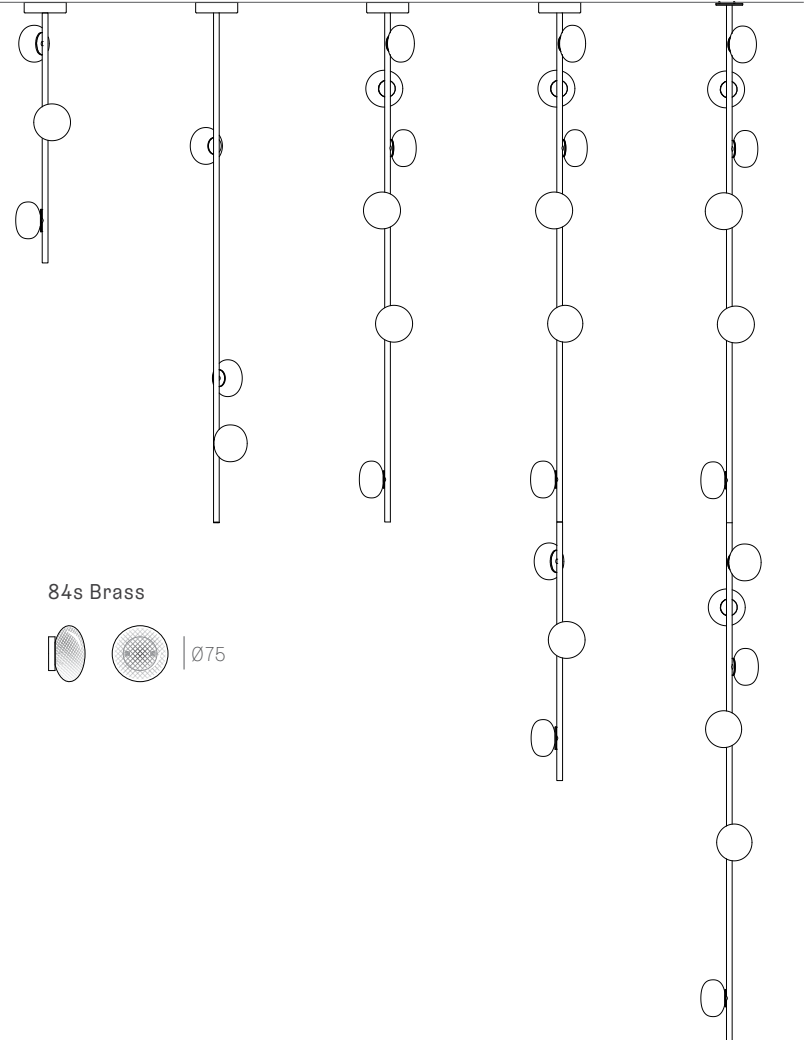

BOCCI

84V

84V Series — Stem | Wall and Ceiling | Table Light

Suspended

Cable lengths: 3 m / 6 m / 15 m

84.3V suspended

0.9m

84.3V suspended

84.6V

1.8m

84.9V

2.7m

84.12V

3.7m

Wall & Ceiling

84s

84sp

84s Brass

Table Light

84Vt

±125-140

Floor

Column

84V Series — Stem