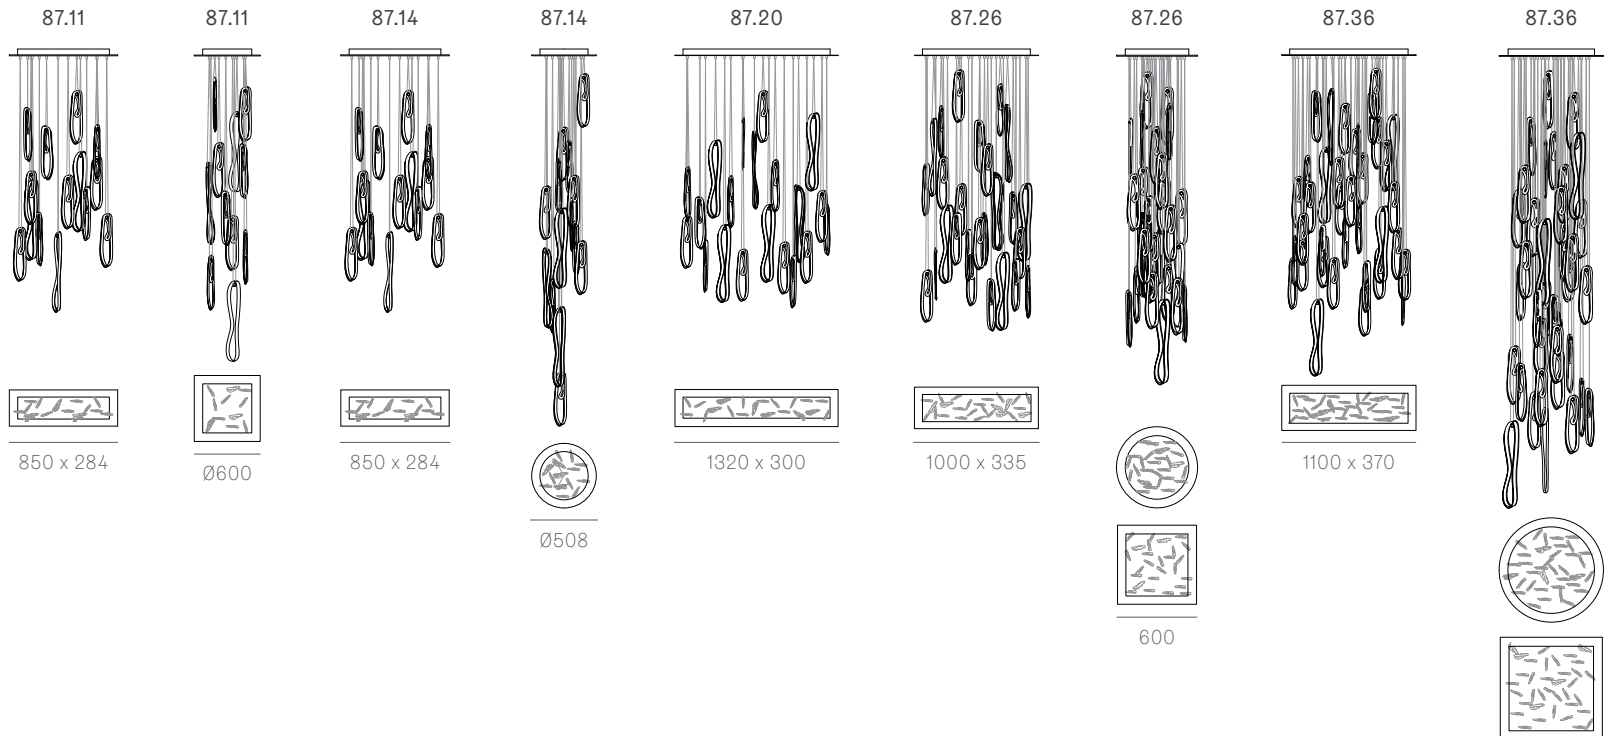

### Patent

Worldwide patents pending  
EU Patent # 0361144 - 0005-0009

Wall and Ceiling

Random  
Adjustable  
length

Adjustable up to 3000 mm standard

Adjustable up to 30500 mm custom

Random  
Non-adjustable  
length

Non-adjustable length up to 3000 mm standard

Non-adjustable length up to 30500 mm custom

Adjustable length

87.3

Ø152

87.7

Ø203

Adjustable up to 3000 mm standard

Adjustable up to 30500 mm custom

Non-adjustable length

87.13

Ø400

87.19

Ø501

87.37

Ø600

## Adjustable length

Adjustable up to 3000 mm standard

Adjustable up to 30500 mm custom

87 Series — Random with Anchor Kit

Non-adjustable length

850 x 284

508

850 x 284