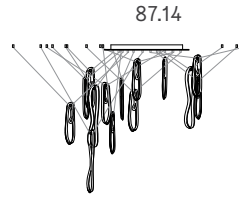

## Adjustable length

Adjustable up to 3000 mm standard

Adjustable up to 30500 mm custom

87 Series — Random with Anchor Kit

Non-adjustable length

850 x 284

508

850 x 284

Ø508

1320 x 300

Non-adjustable length up to 3000 mm standard

Non-adjustable length up to 30500 mm custom

1000 x 335

600

1100 x 370

755