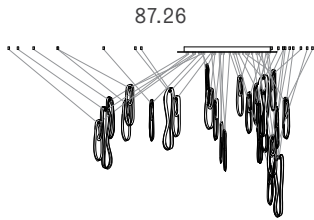

## Adjustable length

Adjustable up to 3000 mm standard

Adjustable up to 30500 mm custom

87 Series — Random with Anchor Kit

Non-adjustable length

850 x 284

508

850 x 284

Ø508

1320 x 300

Non-adjustable length up to 3000 mm standard

Non-adjustable length up to 30500 mm custom

1000 x 335

600

1100 x 370

755