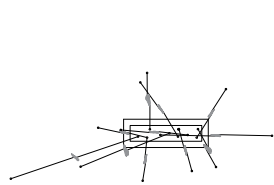

## Adjustable length

Adjustable up to 3000 mm standard

Adjustable up to 30500 mm custom

87 Series — Random with Anchor Kit

Non-adjustable length

850 x 284

508

850 x 284

Ø508

1320 x 300

Non-adjustable length up to 3000 mm standard

Non-adjustable length up to 30500 mm custom

1000 x 335

600

1100 x 370

755