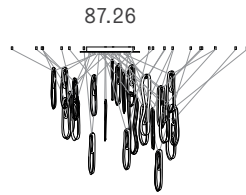

87 Series — Random with Anchor Kit

Non-adjustable length

850 x 284

508

850 x 284

Ø508

1320 x 300

Non-adjustable length up to 3000 mm standard

Non-adjustable length up to 30500 mm custom

1000 x 335

600

1100 x 370

755

Non-adjustable length up to 3000 mm standard

Non-adjustable length up to 30500 mm custom