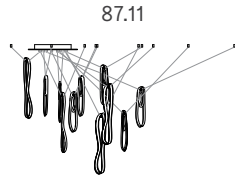

## Adjustable length

Adjustable up to 3000 mm standard

Adjustable up to 30500 mm custom

87 Series — Random with Anchor Kit

Non-adjustable length

850 x 284

508

850 x 284