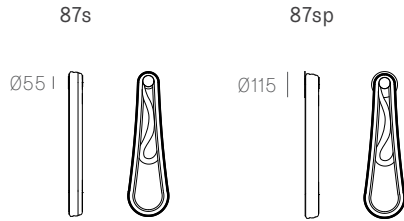

Wall and Ceiling