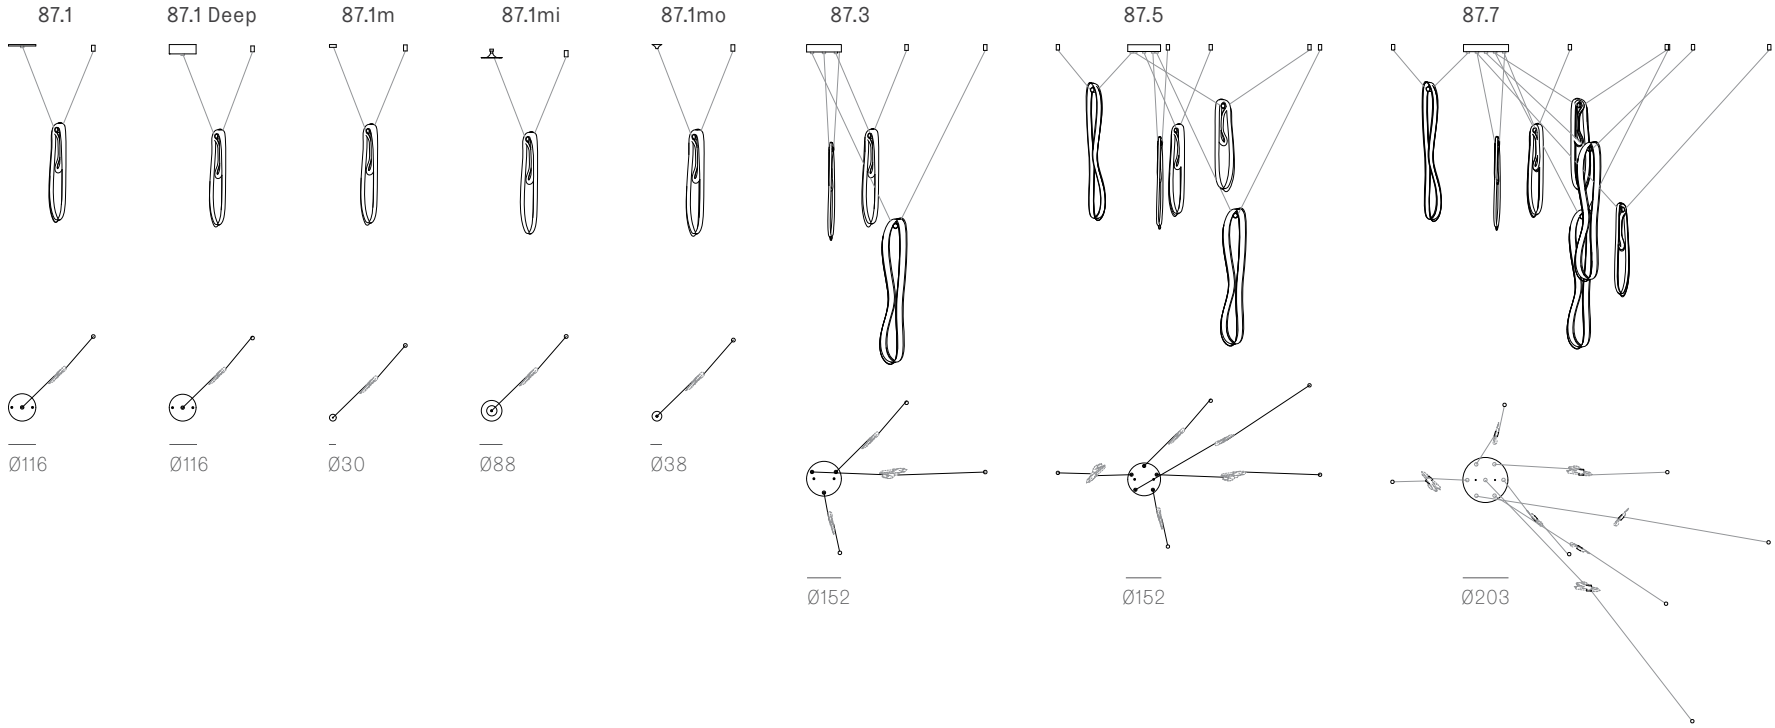

Adjustable up to 30500 mm custom

Non-adjustable length

87.13

Ø400

87.19

Ø501

87.37

Ø600

87.61

Ø707

Non-adjustable length up to 3000 mm standard

Non-adjustable length up to 30500 mm custom

## Adjustable length

Adjustable up to 3000 mm standard

Adjustable up to 30500 mm custom

87 Series — Random with Anchor Kit

Non-adjustable length

850 x 284

508

850 x 284

Ø508

1320 x 300

Non-adjustable length up to 3000 mm standard

Non-adjustable length up to 30500 mm custom

1000 x 335

600

1100 x 370

755