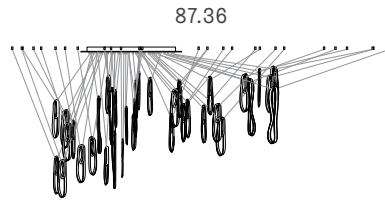

## Adjustable length

Adjustable up to 3000 mm standard

Adjustable up to 30500 mm custom

87 Series — Random with Anchor Kit

Non-adjustable length

850 x 284

508

850 x 284

Ø508

1320 x 300

Non-adjustable length up to 3000 mm standard

Non-adjustable length up to 30500 mm custom

1000 x 335

600

1100 x 370

755