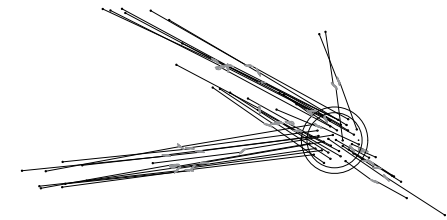

## Adjustable length

Adjustable up to 3000 mm standard

Adjustable up to 30500 mm custom

87 Series — Random with Anchor Kit

Non-adjustable length

850 x 284

508

850 x 284

Ø508

1320 x 300

Non-adjustable length up to 3000 mm standard

Non-adjustable length up to 30500 mm custom

1000 x 335

600

1100 x 370

755

Non-adjustable length up to 3000 mm standard

Non-adjustable length up to 30500 mm custom

Adjustable length

Adjustable up to 3000 mm standard  
Adjustable up to 30500 mm custom

Non-adjustable length

Non-adjustable length up to 3000 mm standard  
Non-adjustable length up to 30500 mm custom