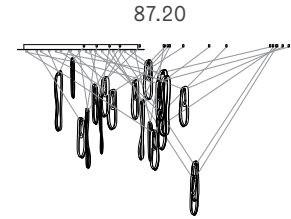

## Adjustable length

Adjustable up to 3000 mm standard

Adjustable up to 30500 mm custom

87 Series — Random with Anchor Kit

Non-adjustable length

850 x 284

508

850 x 284