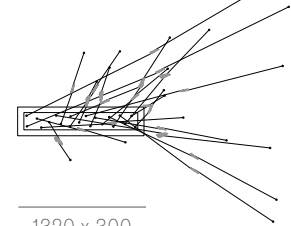

1320 x 300

Non-adjustable length up to 3000 mm standard

Non-adjustable length up to 30500 mm custom