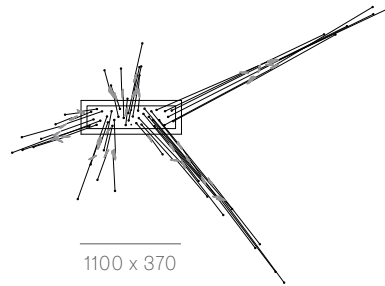

## Adjustable length

Adjustable up to 3000 mm standard

Adjustable up to 30500 mm custom

87 Series — Random with Anchor Kit

Non-adjustable length

850 x 284

508

850 x 284

Ø508

1320 x 300

Non-adjustable length up to 3000 mm standard

Non-adjustable length up to 30500 mm custom

1000 x 335

600

1100 x 370

755