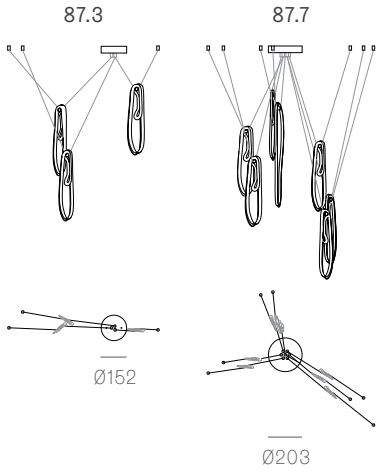

Adjustable up to 30500 mm custom

Non-adjustable length

87.13

Ø400

87.19

Ø501

87.37

Ø600

## Adjustable length

Adjustable up to 3000 mm standard

Adjustable up to 30500 mm custom

87 Series — Random with Anchor Kit

Non-adjustable length

850 x 284

508

850 x 284

Ø508

1320 x 300

Non-adjustable length up to 3000 mm standard

Non-adjustable length up to 30500 mm custom

1000 x 335

600

1100 x 370

755

Non-adjustable length up to 3000 mm standard

Non-adjustable length up to 30500 mm custom

Adjustable length

Adjustable up to 3000 mm standard  
Adjustable up to 30500 mm custom

Non-adjustable length

Non-adjustable length up to 3000 mm standard  
Non-adjustable length up to 30500 mm custom