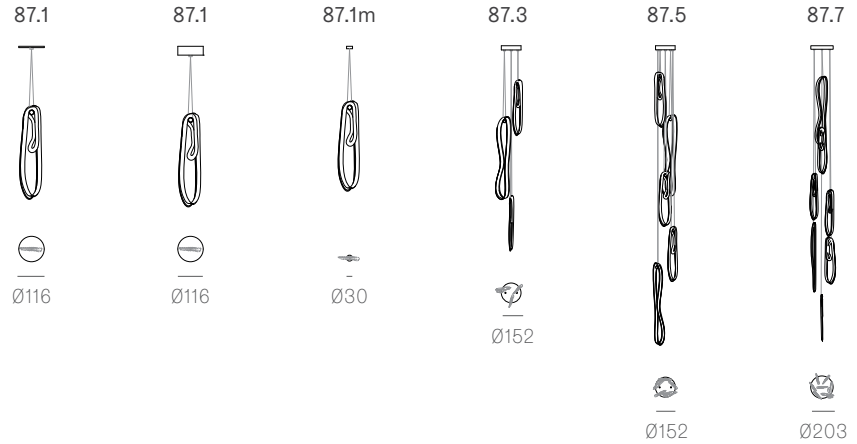

### Patent

Worldwide patents pending  
EU Patent # 0361144 - 0005-0009

Wall and Ceiling

Random  
Adjustable  
length

Adjustable up to 3000 mm standard

Adjustable up to 30500 mm custom

Random  
Non-adjustable  
length

Non-adjustable length up to 3000 mm standard

Non-adjustable length up to 30500 mm custom

Adjustable length

87.3

Ø152

87.7

Ø203

Adjustable up to 3000 mm standard

Adjustable up to 30500 mm custom

Non-adjustable length

87.13

Ø400

87.19

Ø501

87.37

Ø600

## Adjustable length

Adjustable up to 3000 mm standard

Adjustable up to 30500 mm custom

87 Series — Random with Anchor Kit

Non-adjustable length

850 x 284

508

850 x 284