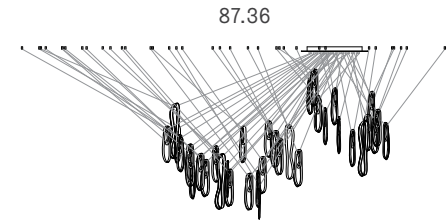

87 Series — Random with Anchor Kit

Non-adjustable length

850 x 284

508

850 x 284

Ø508

1320 x 300

Non-adjustable length up to 3000 mm standard

Non-adjustable length up to 30500 mm custom

1000 x 335

600

1100 x 370

755

Non-adjustable length up to 3000 mm standard

Non-adjustable length up to 30500 mm custom