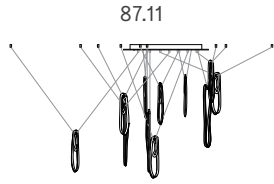

## Adjustable length

Adjustable up to 3000 mm standard

Adjustable up to 30500 mm custom

87 Series — Random with Anchor Kit

Non-adjustable length

850 x 284

508

850 x 284

Ø508

1320 x 300

Non-adjustable length up to 3000 mm standard

Non-adjustable length up to 30500 mm custom

1000 x 335

600

1100 x 370

755