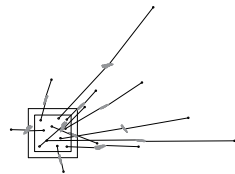

## Adjustable length

Adjustable up to 3000 mm standard

Adjustable up to 30500 mm custom

87 Series — Random with Anchor Kit

Non-adjustable length

850 x 284

508

850 x 284