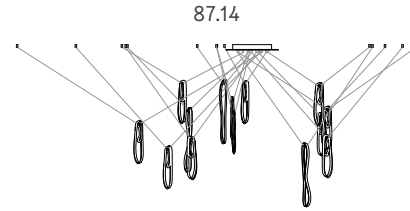

Adjustable up to 30500 mm custom

Non-adjustable length

87.13

Ø400

87.19

Ø501

87.37

Ø600

## Adjustable length

Adjustable up to 3000 mm standard

Adjustable up to 30500 mm custom

87 Series — Random with Anchor Kit

Non-adjustable length

850 x 284

508

850 x 284

Ø508

1320 x 300

Non-adjustable length up to 3000 mm standard

Non-adjustable length up to 30500 mm custom

1000 x 335

600

1100 x 370

755