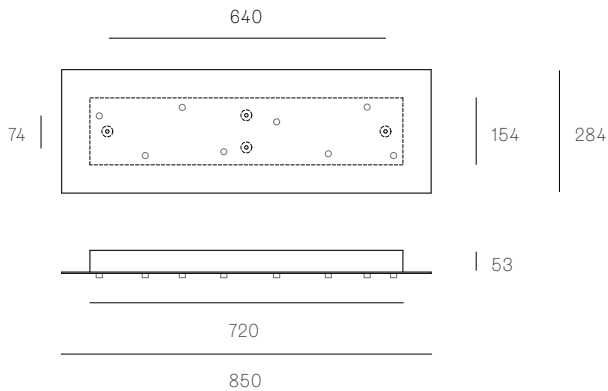

**44.3M**  
SPECIFICATION

<b>Pendant</b>	Three
<b>Material</b>	Copper or white powder coated steel cover
<b>Cable</b>	Coaxial cable Adjustable. 3000 standard / up to 30500
<b>Power Supply</b>	Remote

**44.3**  
SPECIFICATION

<b>Pendant</b>	Three
<b>Material</b>	White powder coated steel cover
<b>Cable</b>	Coaxial cable Adjustable. 3000 standard / up to 30500 maximum
<b>Power Supply</b>	Integral

**44.8 RECTANGLE**  
SPECIFICATION

**44.14 RECTANGLE**  
SPECIFICATION

<b>Pendant</b>	Fourteen
<b>Material</b>	White powder coated steel cover
<b>Cable</b>	Coaxial cable Adjustable. 3000 standard / up to 30500 maximum
<b>Power Supply</b>	Integral
<b>Wood Backing</b>	704 x 138 x 16

All dimensions are in millimeters (mm) unless otherwise specified.