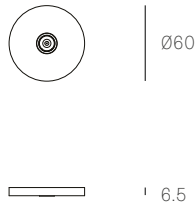

**44.3M**  
SPECIFICATION

<b>Pendant</b>	Three
<b>Material</b>	Copper or white powder coated steel cover
<b>Cable</b>	Coaxial cable Adjustable. 3000 standard / up to 30500
<b>Power Supply</b>	Remote

**44.3**  
SPECIFICATION

<b>Pendant</b>	Three
<b>Material</b>	White powder coated steel cover
<b>Cable</b>	Coaxial cable Adjustable. 3000 standard / up to 30500 maximum
<b>Power Supply</b>	Integral

**44.8 RECTANGLE**  
SPECIFICATION

**44.14 RECTANGLE**  
SPECIFICATION

<b>Pendant</b>	Fourteen
<b>Material</b>	White powder coated steel cover
<b>Cable</b>	Coaxial cable Adjustable. 3000 standard / up to 30500 maximum
<b>Power Supply</b>	Integral
<b>Wood Backing</b>	704 x 138 x 16