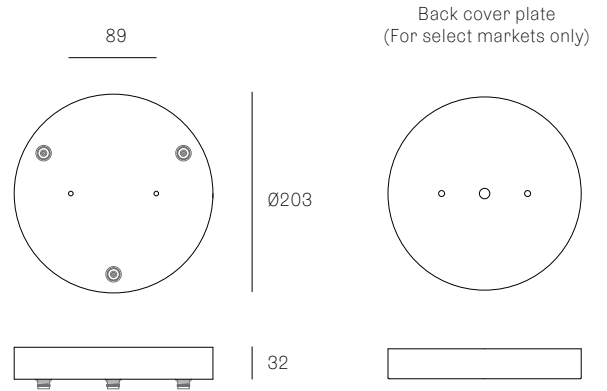

**44.3M**  
SPECIFICATION

<b>Pendant</b>	Three
<b>Material</b>	Copper or white powder coated steel cover
<b>Cable</b>	Coaxial cable Adjustable. 3000 standard / up to 30500
<b>Power Supply</b>	Remote

**44.3**  
SPECIFICATION

<b>Pendant</b>	Three
<b>Material</b>	White powder coated steel cover
<b>Cable</b>	Coaxial cable Adjustable. 3000 standard / up to 30500 maximum
<b>Power Supply</b>	Integral

**44.8 RECTANGLE**  
SPECIFICATION

**44.14 RECTANGLE**  
SPECIFICATION

<b>Pendant</b>	Fourteen
<b>Material</b>	White powder coated steel cover
<b>Cable</b>	Coaxial cable Adjustable. 3000 standard / up to 30500 maximum
<b>Power Supply</b>	Integral
<b>Wood Backing</b>	704 x 138 x 16

All dimensions are in millimeters (mm) unless otherwise specified.