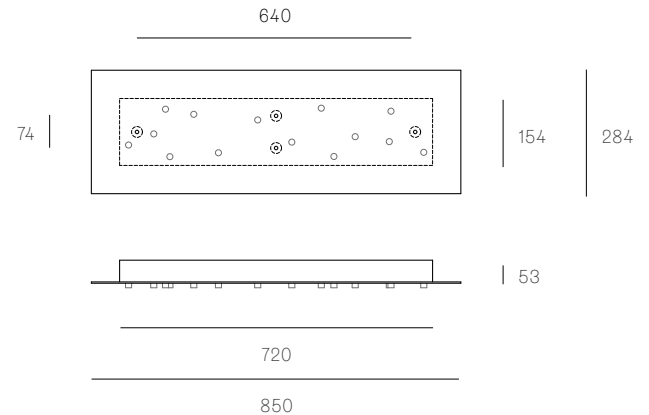

**44.3M**  
SPECIFICATION

<b>Pendant</b>	Three
<b>Material</b>	Copper or white powder coated steel cover
<b>Cable</b>	Coaxial cable Adjustable. 3000 standard / up to 30500
<b>Power Supply</b>	Remote

**44.3**  
SPECIFICATION

<b>Pendant</b>	Three
<b>Material</b>	White powder coated steel cover
<b>Cable</b>	Coaxial cable Adjustable. 3000 standard / up to 30500 maximum
<b>Power Supply</b>	Integral

**44.8 RECTANGLE**  
SPECIFICATION

<b>Pendant</b>	Eight
<b>Material</b>	White powder coated steel cover
<b>Cable</b>	Coaxial cable Adjustable. 3000 standard / up to 30500 maximum
<b>Power Supply</b>	Integral
<b>Wood Backing</b>	704 x 138 x 16

All dimensions are in millimeters (mm) unless otherwise specified.