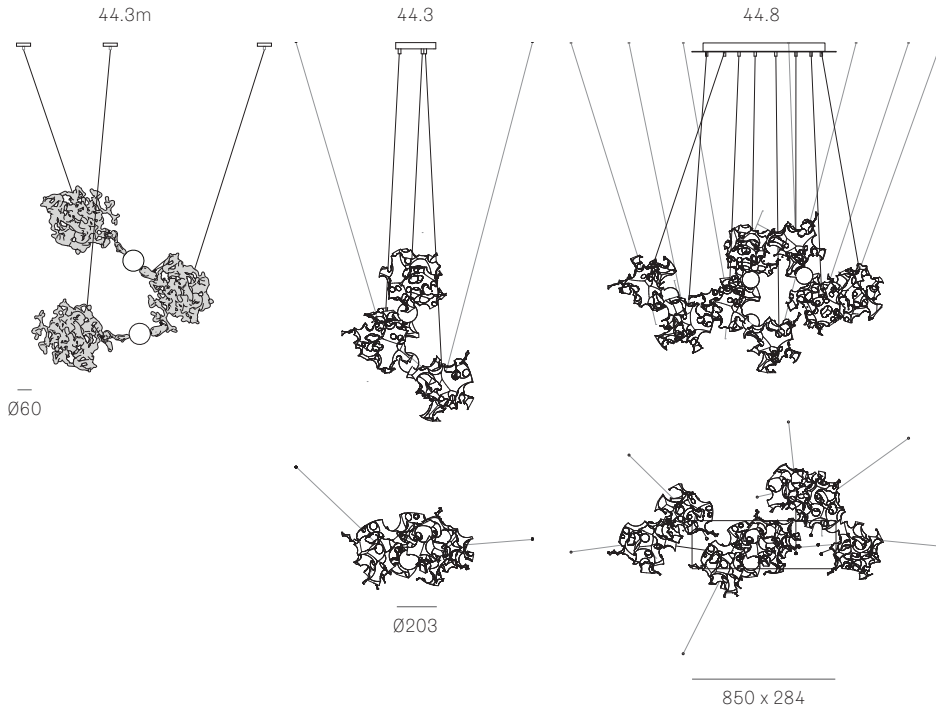

Image shown above 44.8 with rectangular canopy

± 180 - 330mm

Series	44
Mounting	Ceiling mounted
Pendant Colour	Aluminum
Lamp	1W LED, 2700K, 100lm (2500K and 3000K options available)
Coaxial Cable	Adjustable 3000mm standard / up to 30500mm maximum
Anchor Finishes	White, black, brass, brushed nickel
Canopy Finish	White canopy
Materials	Cast aluminum, braided metal coaxial cable, suspension cable, electrical components, steel canopy
Power Supply	Integral for 44.3 Remote mounted for 44.3m, 44.8, 44.14 Bocci recommends remote mounting power supplies for ease of long-term maintenance.
Environment	Indoor, dry location. IP30
Note	Every single Bocci product is handmade. Each one is variously blown, poured, carved, polished, packed and dispatched directly by us. As such, no two products are identical; they are individual, irregular expressions of our research.
Patent #	US D776,856 EU 002840975-0001-0003

Weight (kg)

Round

44.3 13.6

Rectangle

44.8 50

44.14 67.6

Certifications

ADJUSTABLE LENGTH

up to 3000
standard

up to
30500
custom

up to 3000
standard

up to
30500
custom

All dimensions are in millimeters (mm) unless otherwise specified.