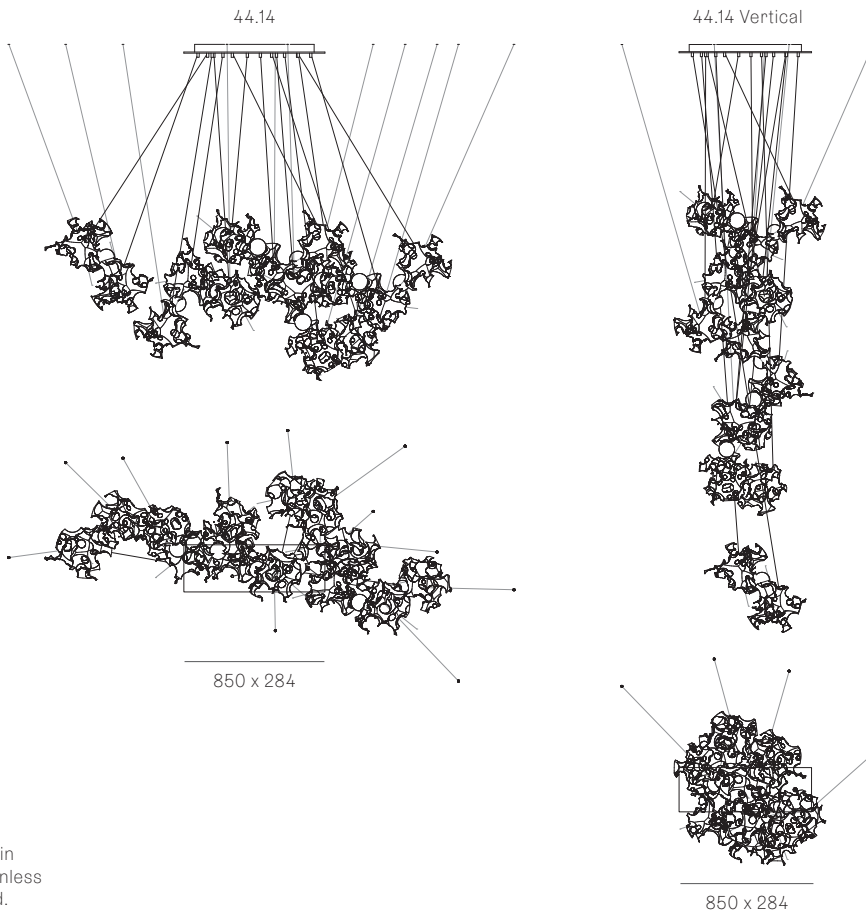

Image shown above 44.8 with rectangular canopy

± 180 - 330mm

Series	44
Mounting	Ceiling mounted
Pendant Colour	Aluminum
Lamp	1W LED, 2700K, 100lm (2500K and 3000K options available)
Coaxial Cable	Adjustable 3000mm standard / up to 30500mm maximum
Anchor Finishes	White, black, brass, brushed nickel
Canopy Finish	White canopy
Materials	Cast aluminum, braided metal coaxial cable, suspension cable, electrical components, steel canopy
Power Supply	Integral for 44.3 Remote mounted for 44.3m, 44.8, 44.14 Bocci recommends remote mounting power supplies for ease of long-term maintenance.
Environment	Indoor, dry location. IP30
Note	Every single Bocci product is handmade. Each one is variously blown, poured, carved, polished, packed and dispatched directly by us. As such, no two products are identical; they are individual, irregular expressions of our research.
Patent #	US D776,856 EU 002840975-0001-0003

Weight (kg)

Round

44.3 13.6

Rectangle

44.8 50

44.14 67.6

Certifications

ADJUSTABLE LENGTH

up to 3000
standard

up to
30500
custom

up to 3000
standard

up to
30500
custom

All dimensions are in millimeters (mm) unless otherwise specified.