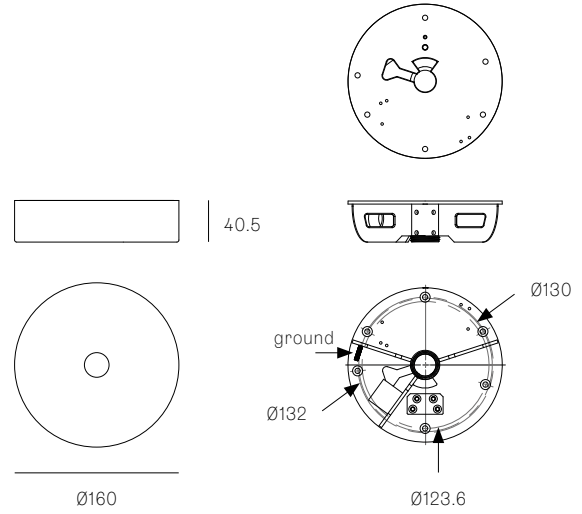

XXX.5 - XXX.9A
SPECIFICATION

Materials Black powder coated steel cover

Power Supply Integral
Bocci recommends remote mounting power supplies for ease of long-term maintenance.

XXX.11A - XXX.33A
SPECIFICATION

Materials Black powder coated steel cover

Power Supply Integral
Bocci recommends remote mounting power supplies for ease of long-term maintenance.

All dimensions are in millimeters (mm) unless otherwise specified.