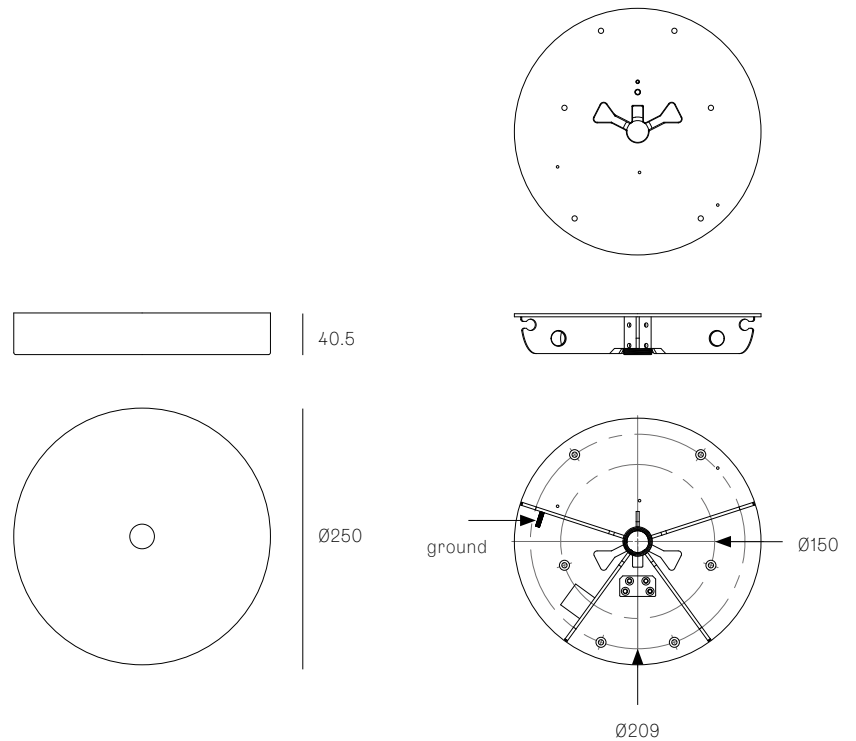

XXX.5 - XXX.9A
SPECIFICATION

Materials Black powder coated steel cover

Power Supply Integral
Bocci recommends remote mounting power supplies for ease of long-term maintenance.

XXX.11A - XXX.33A
SPECIFICATION

Materials Black powder coated steel cover

Power Supply Integral
Bocci recommends remote mounting power supplies for ease of long-term maintenance.

All dimensions are in millimeters (mm) unless otherwise specified.