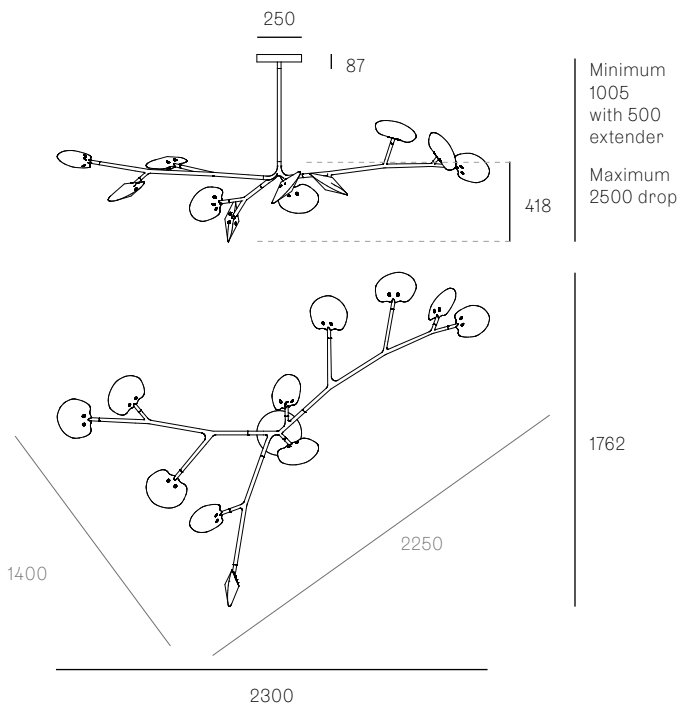

16.5A.1

All dimensions are in millimeters (mm) unless otherwise specified.

16.8A.1

16.8A.2

All dimensions are in millimeters (mm) unless otherwise specified.

Minimum
835 with
500
extender
Maximum
2500 drop

16.9A.1

Minimum
1000
with 500
extender
Maximum
2500 drop

16.9A.2

All dimensions are in millimeters (mm) unless otherwise specified.

16.11A.1

16.11A.2

All dimensions are in millimeters (mm) unless otherwise specified.

16.13A.1

16.17A.1

All dimensions are in millimeters (mm) unless otherwise specified.

Minimum 975 with 500 extender
Maximum 2500 drop

16.20A.1

Minimum 950 with 500 extender
Maximum 2500 drop

16.23A.1

All dimensions are in millimeters (mm) unless otherwise specified.