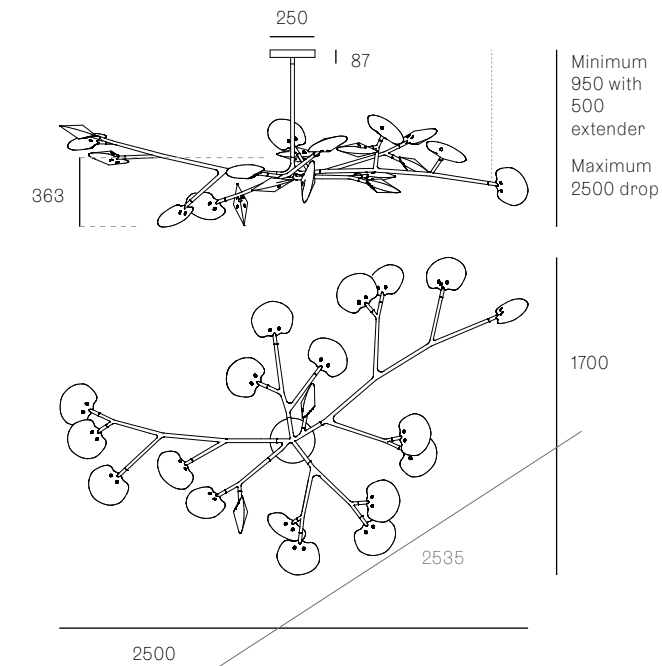

16.13A.1

16.17A.1

All dimensions are in millimeters (mm) unless otherwise specified.

Minimum 975 with 500 extender
Maximum 2500 drop

16.20A.1

Minimum 950 with 500 extender
Maximum 2500 drop

16.23A.1

All dimensions are in millimeters (mm) unless otherwise specified.