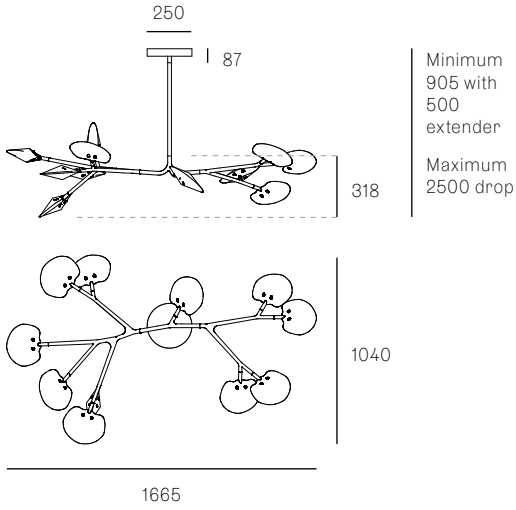

Image shown above 16.9a.1, 500mm extender

Mounting	Ceiling mounted
Glass Colours	Grey 1, grey 2, white 1, white 2
Lamp	1W LED, 2700K, 100lm (2500K and 3000K options available)
Extenders	Available in 150mm, 250mm, 500mm, 1200mm, 750mm (attached with 2 pendants). Up to 2500mm drop
Finish	Black powder coated
Materials	Poured glass, black powder coated stainless steel armature, electrical components, matte black canopy
Power Supply	Integral Bocci recommends remote mounting power supplies for ease of long-term maintenance.
Environment	Indoor, dry location. IP20
Note	Optional levelling pendant anchor kit included. Every single Bocci product is handmade. They are blown, poured, carved, polished, packed and dispatched directly by us. As such, no two products are identical; they are individual, irregular expressions of our research.
Patent #	CAN 16234 US D754,911 EU 002687774 - 0001 to 0012

16.5A.1

All dimensions are in millimeters (mm) unless otherwise specified.

16.8A.1

16.8A.2

All dimensions are in millimeters (mm) unless otherwise specified.

Minimum
835 with
500
extender
Maximum
2500 drop

16.9A.1

Minimum
1000
with 500
extender
Maximum
2500 drop

16.9A.2

All dimensions are in millimeters (mm) unless otherwise specified.

16.11A.1

16.11A.2

All dimensions are in millimeters (mm) unless otherwise specified.

16.13A.1

16.17A.1

All dimensions are in millimeters (mm) unless otherwise specified.

Minimum 975 with 500 extender
Maximum 2500 drop

16.20A.1

Minimum 950 with 500 extender
Maximum 2500 drop

16.23A.1

All dimensions are in millimeters (mm) unless otherwise specified.