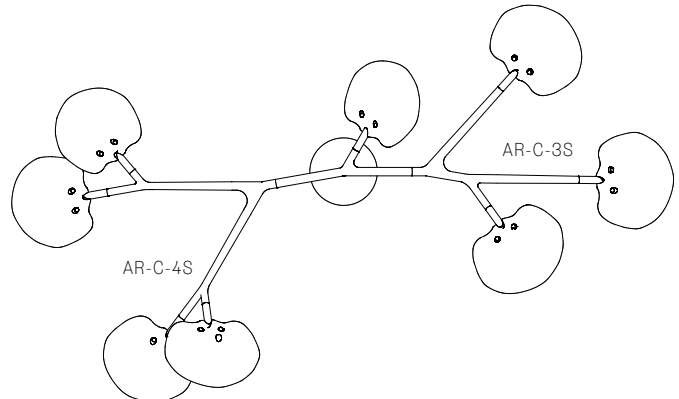

Image shown above 16.9a.1, 500mm extender

Mounting	Ceiling mounted
Glass Colours	Grey 1, grey 2, white 1, white 2
Lamp	1W LED, 2700K, 100lm (2500K and 3000K options available)
Extenders	Available in 150mm, 250mm, 500mm, 1200mm, 750mm (attached with 2 pendants). Up to 2500mm drop
Finish	Black powder coated
Materials	Poured glass, black powder coated stainless steel armature, electrical components, matte black canopy
Power Supply	Integral Bocci recommends remote mounting power supplies for ease of long-term maintenance.
Environment	Indoor, dry location. IP20
Note	Optional levelling pendant anchor kit included. Every single Bocci product is handmade. They are blown, poured, carved, polished, packed and dispatched directly by us. As such, no two products are identical; they are individual, irregular expressions of our research.
Patent #	CAN 16234 US D754,911 EU 002687774 - 0001 to 0012

Certifications

Weight (kg)

16.5a.1	16.7
16.8a.1	26.6
16.8a.2	28.2
16.9a.1	25.8
16.9a.2	29.5
16.11a.1	38.1
16.11a.2	36.2
16.13a.1	42.9
16.17a.1	55.7
16.20a.1	67.1
16.23a.1	78.7
16.33a.1	112.9

Each product is unique, there may be a variance in the weight up to 10%.

16.5A.1

All dimensions are in millimeters (mm) unless otherwise specified.

16.8A.1

16.8A.2

All dimensions are in millimeters (mm) unless otherwise specified.

Minimum
835 with
500
extender
Maximum
2500 drop

16.9A.1

Minimum
1000
with 500
extender
Maximum
2500 drop

16.9A.2

All dimensions are in millimeters (mm) unless otherwise specified.

16.11A.1

16.11A.2

All dimensions are in millimeters (mm) unless otherwise specified.