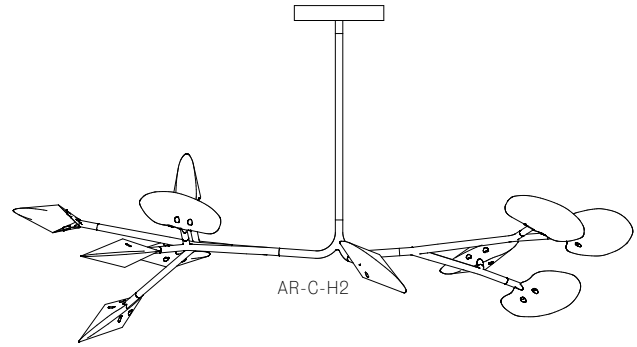

Image shown above 16.9a.1, 500mm extender

Mounting	Ceiling mounted
Glass Colours	Grey 1, grey 2, white 1, white 2
Lamp	1W LED, 2700K, 100lm (2500K and 3000K options available)
Extenders	Available in 150mm, 250mm, 500mm, 1200mm, 750mm (attached with 2 pendants). Up to 2500mm drop
Finish	Black powder coated
Materials	Poured glass, black powder coated stainless steel armature, electrical components, matte black canopy
Power Supply	Integral Bocci recommends remote mounting power supplies for ease of long-term maintenance.
Environment	Indoor, dry location. IP20
Note	Optional levelling pendant anchor kit included. Every single Bocci product is handmade. They are blown, poured, carved, polished, packed and dispatched directly by us. As such, no two products are identical; they are individual, irregular expressions of our research.
Patent #	CAN 16234 US D754,911 EU 002687774 - 0001 to 0012

16.9A.1

Minimum
1000
with 500
extender
Maximum
2500 drop

16.9A.2

All dimensions are in millimeters (mm) unless otherwise specified.

16.11A.1

16.11A.2

All dimensions are in millimeters (mm) unless otherwise specified.

16.13A.1

16.17A.1

All dimensions are in millimeters (mm) unless otherwise specified.

Minimum 975 with 500 extender
Maximum 2500 drop

16.20A.1

Minimum 950 with 500 extender
Maximum 2500 drop

16.23A.1

All dimensions are in millimeters (mm) unless otherwise specified.