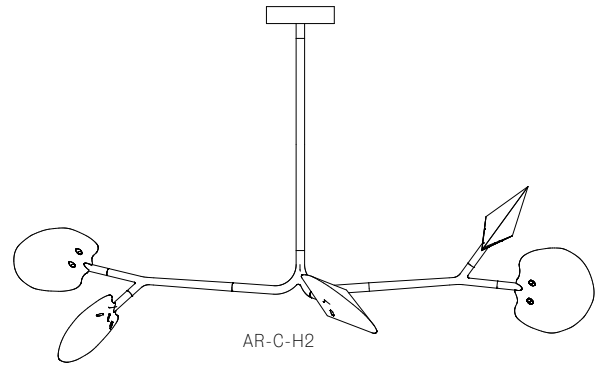

Image shown above 16.9a.1, 500mm extender

Mounting	Ceiling mounted
Glass Colours	Grey 1, grey 2, white 1, white 2
Lamp	1W LED, 2700K, 100lm (2500K and 3000K options available)
Extenders	Available in 150mm, 250mm, 500mm, 1200mm, 750mm (attached with 2 pendants). Up to 2500mm drop
Finish	Black powder coated
Materials	Poured glass, black powder coated stainless steel armature, electrical components, matte black canopy
Power Supply	Integral Bocci recommends remote mounting power supplies for ease of long-term maintenance.
Environment	Indoor, dry location. IP20
Note	Optional levelling pendant anchor kit included. Every single Bocci product is handmade. They are blown, poured, carved, polished, packed and dispatched directly by us. As such, no two products are identical; they are individual, irregular expressions of our research.
Patent #	CAN 16234 US D754,911 EU 002687774 - 0001 to 0012

Certifications

Weight (kg)

16.5a.1	16.7
16.8a.1	26.6
16.8a.2	28.2
16.9a.1	25.8
16.9a.2	29.5
16.11a.1	38.1
16.11a.2	36.2
16.13a.1	42.9
16.17a.1	55.7
16.20a.1	67.1
16.23a.1	78.7
16.33a.1	112.9

Each product is unique, there may be a variance in the weight up to 10%.

16.5A.1

All dimensions are in millimeters (mm) unless otherwise specified.

16.8A.1

16.8A.2

All dimensions are in millimeters (mm) unless otherwise specified.

Minimum
835 with
500
extender
Maximum
2500 drop

16.9A.1

Minimum
1000
with 500
extender
Maximum
2500 drop

16.9A.2

All dimensions are in millimeters (mm) unless otherwise specified.

16.11A.1

16.11A.2

All dimensions are in millimeters (mm) unless otherwise specified.