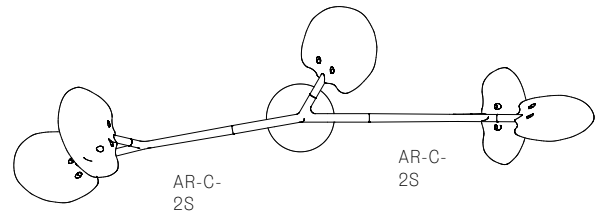

Image shown above 16.9a.1, 500mm extender

Mounting	Ceiling mounted
Glass Colours	Grey 1, grey 2, white 1, white 2
Lamp	1W LED, 2700K, 100lm (2500K and 3000K options available)
Extenders	Available in 150mm, 250mm, 500mm, 1200mm, 750mm (attached with 2 pendants). Up to 2500mm drop
Finish	Black powder coated
Materials	Poured glass, black powder coated stainless steel armature, electrical components, matte black canopy
Power Supply	Integral Bocci recommends remote mounting power supplies for ease of long-term maintenance.
Environment	Indoor, dry location. IP20
Note	Optional levelling pendant anchor kit included. Every single Bocci product is handmade. They are blown, poured, carved, polished, packed and dispatched directly by us. As such, no two products are identical; they are individual, irregular expressions of our research.
Patent #	CAN 16234 US D754,911 EU 002687774 - 0001 to 0012

Certifications

Weight (kg)

16.5a.1	16.7
16.8a.1	26.6
16.8a.2	28.2
16.9a.1	25.8
16.9a.2	29.5
16.11a.1	38.1
16.11a.2	36.2
16.13a.1	42.9
16.17a.1	55.7
16.20a.1	67.1
16.23a.1	78.7
16.33a.1	112.9

Each product is unique, there may be a variance in the weight up to 10%.

16.5A.1

All dimensions are in millimeters (mm) unless otherwise specified.

16.8A.1

16.8A.2

All dimensions are in millimeters (mm) unless otherwise specified.

Minimum
835 with
500
extender
Maximum
2500 drop

16.9A.1

Minimum
1000
with 500
extender
Maximum
2500 drop

16.9A.2

All dimensions are in millimeters (mm) unless otherwise specified.

16.11A.1

16.11A.2

All dimensions are in millimeters (mm) unless otherwise specified.