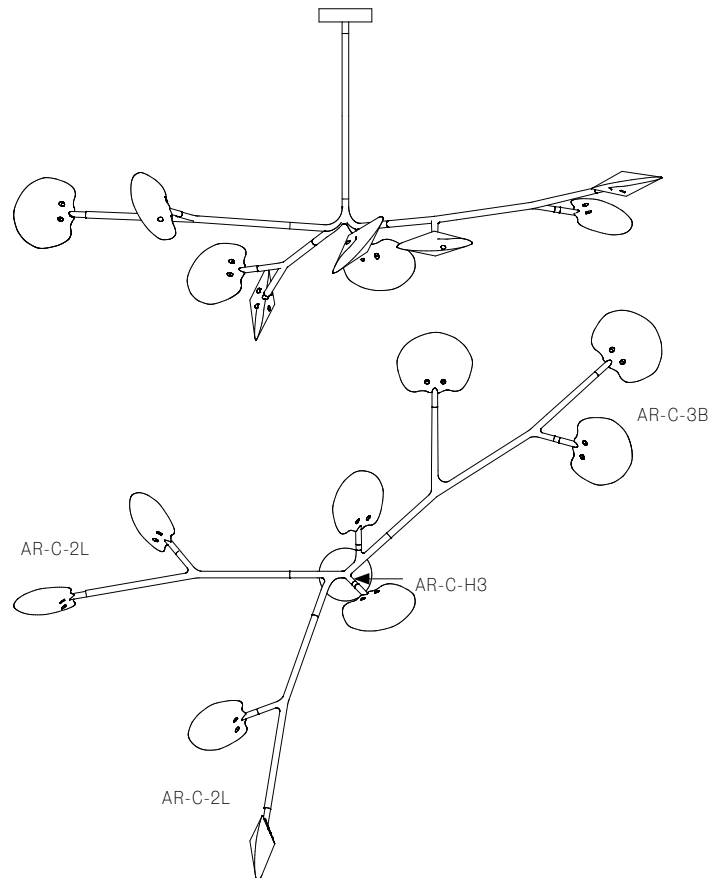

Image shown above 16.9a.1, 500mm extender

Mounting	Ceiling mounted
Glass Colours	Grey 1, grey 2, white 1, white 2
Lamp	1W LED, 2700K, 100lm (2500K and 3000K options available)
Extenders	Available in 150mm, 250mm, 500mm, 1200mm, 750mm (attached with 2 pendants). Up to 2500mm drop
Finish	Black powder coated
Materials	Poured glass, black powder coated stainless steel armature, electrical components, matte black canopy
Power Supply	Integral Bocci recommends remote mounting power supplies for ease of long-term maintenance.
Environment	Indoor, dry location. IP20
Note	Optional levelling pendant anchor kit included. Every single Bocci product is handmade. They are blown, poured, carved, polished, packed and dispatched directly by us. As such, no two products are identical; they are individual, irregular expressions of our research.
Patent #	CAN 16234 US D754,911 EU 002687774 - 0001 to 0012

16.5A.1

All dimensions are in millimeters (mm) unless otherwise specified.

16.8A.1

16.8A.2

All dimensions are in millimeters (mm) unless otherwise specified.

Minimum
835 with
500
extender
Maximum
2500 drop

16.9A.1

Minimum
1000
with 500
extender
Maximum
2500 drop

16.9A.2

All dimensions are in millimeters (mm) unless otherwise specified.

16.11A.1

16.11A.2

All dimensions are in millimeters (mm) unless otherwise specified.

16.13A.1

16.17A.1

All dimensions are in millimeters (mm) unless otherwise specified.

Minimum 975 with 500 extender
Maximum 2500 drop

16.20A.1

Minimum 950 with 500 extender
Maximum 2500 drop

16.23A.1

All dimensions are in millimeters (mm) unless otherwise specified.