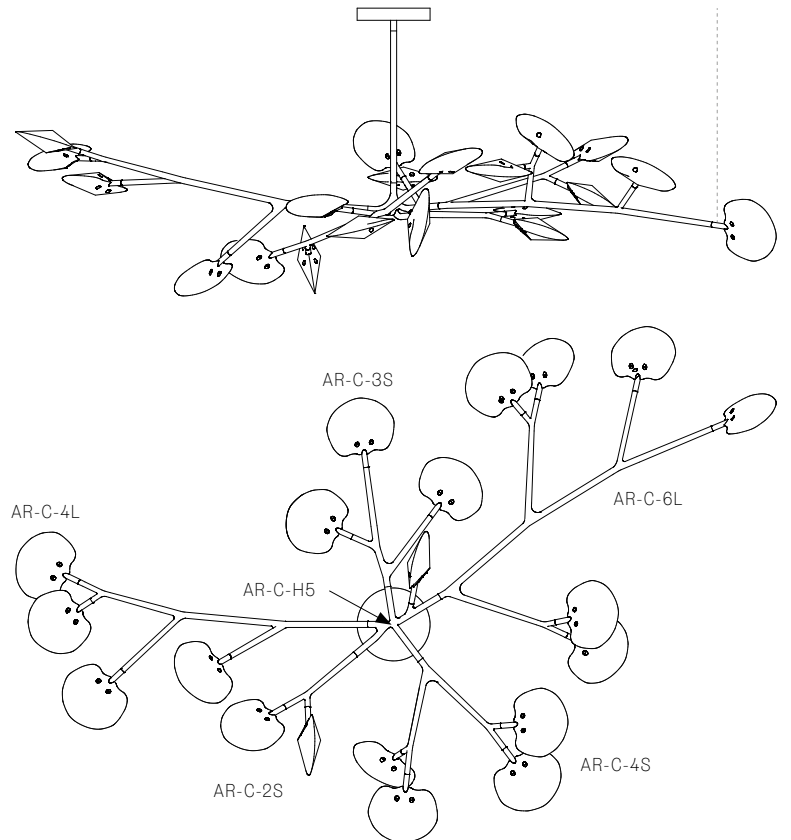

16.13A.1

16.17A.1

All dimensions are in millimeters (mm) unless otherwise specified.

Minimum 975 with 500 extender
Maximum 2500 drop

16.20A.1

Minimum 950 with 500 extender
Maximum 2500 drop

16.23A.1

All dimensions are in millimeters (mm) unless otherwise specified.