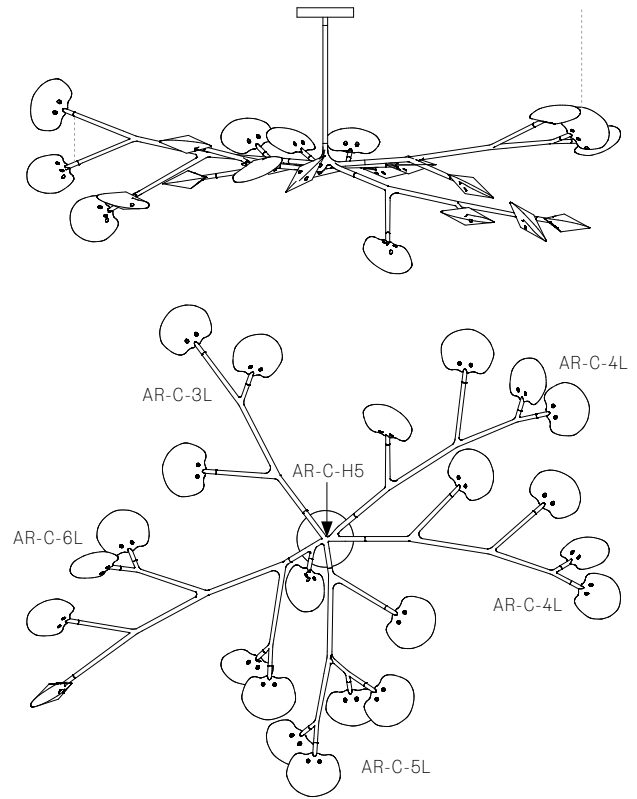

Image shown above 16.9a.1, 500mm extender

Mounting	Ceiling mounted
Glass Colours	Grey 1, grey 2, white 1, white 2
Lamp	1W LED, 2700K, 100lm (2500K and 3000K options available)
Extenders	Available in 150mm, 250mm, 500mm, 1200mm, 750mm (attached with 2 pendants). Up to 2500mm drop
Finish	Black powder coated
Materials	Poured glass, black powder coated stainless steel armature, electrical components, matte black canopy
Power Supply	Integral Bocci recommends remote mounting power supplies for ease of long-term maintenance.
Environment	Indoor, dry location. IP20
Note	Optional levelling pendant anchor kit included. Every single Bocci product is handmade. They are blown, poured, carved, polished, packed and dispatched directly by us. As such, no two products are identical; they are individual, irregular expressions of our research.
Patent #	CAN 16234 US D754,911 EU 002687774 - 0001 to 0012

16.13A.1

16.17A.1

All dimensions are in millimeters (mm) unless otherwise specified.

Minimum 975 with 500 extender
Maximum 2500 drop

16.20A.1

Minimum 950 with 500 extender
Maximum 2500 drop

16.23A.1

All dimensions are in millimeters (mm) unless otherwise specified.