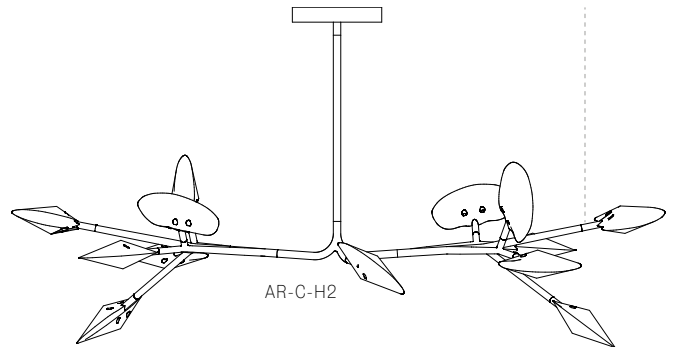

Image shown above 16.9a.1, 500mm extender

Mounting	Ceiling mounted
Glass Colours	Grey 1, grey 2, white 1, white 2
Lamp	1W LED, 2700K, 100lm (2500K and 3000K options available)
Extenders	Available in 150mm, 250mm, 500mm, 1200mm, 750mm (attached with 2 pendants). Up to 2500mm drop
Finish	Black powder coated
Materials	Poured glass, black powder coated stainless steel armature, electrical components, matte black canopy
Power Supply	Integral Bocci recommends remote mounting power supplies for ease of long-term maintenance.
Environment	Indoor, dry location. IP20
Note	Optional levelling pendant anchor kit included. Every single Bocci product is handmade. They are blown, poured, carved, polished, packed and dispatched directly by us. As such, no two products are identical; they are individual, irregular expressions of our research.
Patent #	CAN 16234 US D754,911 EU 002687774 - 0001 to 0012

16.9A.1

Minimum
1000
with 500
extender
Maximum
2500 drop

16.9A.2

All dimensions are in millimeters (mm) unless otherwise specified.

16.11A.1

16.11A.2

All dimensions are in millimeters (mm) unless otherwise specified.

16.13A.1

16.17A.1

All dimensions are in millimeters (mm) unless otherwise specified.

Minimum 975 with 500 extender
Maximum 2500 drop

16.20A.1

Minimum 950 with 500 extender
Maximum 2500 drop

16.23A.1

All dimensions are in millimeters (mm) unless otherwise specified.