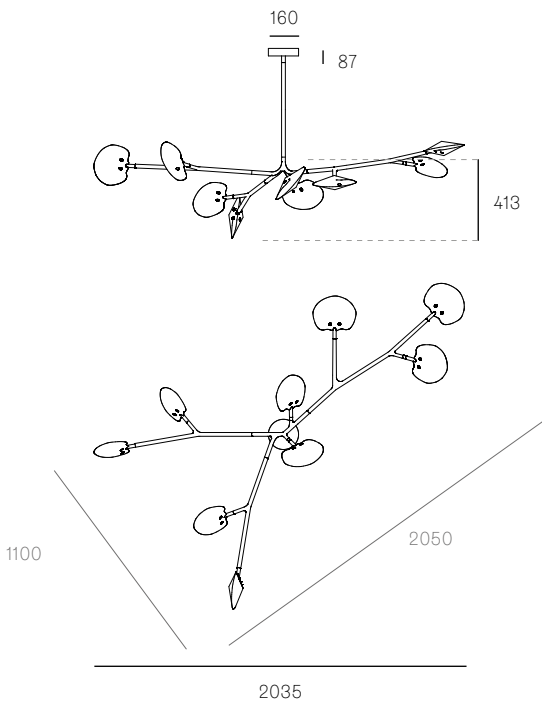

Image shown above 16.9a.1, 500mm extender

Mounting	Ceiling mounted
Glass Colours	Grey 1, grey 2, white 1, white 2
Lamp	1W LED, 2700K, 100lm (2500K and 3000K options available)
Extenders	Available in 150mm, 250mm, 500mm, 1200mm, 750mm (attached with 2 pendants). Up to 2500mm drop
Finish	Black powder coated
Materials	Poured glass, black powder coated stainless steel armature, electrical components, matte black canopy
Power Supply	Integral Bocci recommends remote mounting power supplies for ease of long-term maintenance.
Environment	Indoor, dry location. IP20
Note	Optional levelling pendant anchor kit included. Every single Bocci product is handmade. They are blown, poured, carved, polished, packed and dispatched directly by us. As such, no two products are identical; they are individual, irregular expressions of our research.
Patent #	CAN 16234 US D754,911 EU 002687774 - 0001 to 0012

16.5A.1

All dimensions are in millimeters (mm) unless otherwise specified.

16.8A.1

16.8A.2

All dimensions are in millimeters (mm) unless otherwise specified.

Minimum
835 with
500
extender
Maximum
2500 drop

16.9A.1

Minimum
1000
with 500
extender
Maximum
2500 drop

16.9A.2

All dimensions are in millimeters (mm) unless otherwise specified.

16.11A.1

16.11A.2

All dimensions are in millimeters (mm) unless otherwise specified.

16.13A.1

16.17A.1

All dimensions are in millimeters (mm) unless otherwise specified.

Minimum 975 with 500 extender
Maximum 2500 drop

16.20A.1

Minimum 950 with 500 extender
Maximum 2500 drop

16.23A.1

All dimensions are in millimeters (mm) unless otherwise specified.