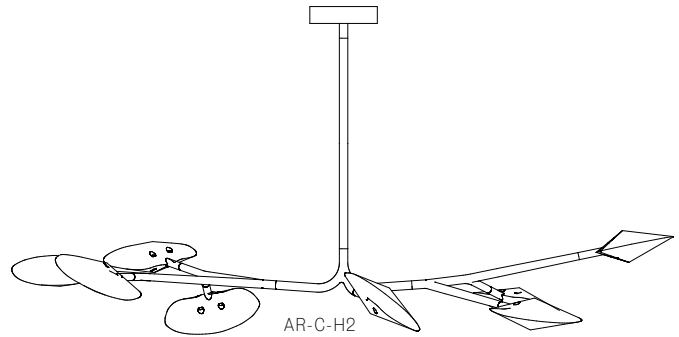

Image shown above 16.9a.1, 500mm extender

Mounting	Ceiling mounted
Glass Colours	Grey 1, grey 2, white 1, white 2
Lamp	1W LED, 2700K, 100lm (2500K and 3000K options available)
Extenders	Available in 150mm, 250mm, 500mm, 1200mm, 750mm (attached with 2 pendants). Up to 2500mm drop
Finish	Black powder coated
Materials	Poured glass, black powder coated stainless steel armature, electrical components, matte black canopy
Power Supply	Integral Bocci recommends remote mounting power supplies for ease of long-term maintenance.
Environment	Indoor, dry location. IP20
Note	Optional levelling pendant anchor kit included. Every single Bocci product is handmade. They are blown, poured, carved, polished, packed and dispatched directly by us. As such, no two products are identical; they are individual, irregular expressions of our research.
Patent #	CAN 16234 US D754,911 EU 002687774 - 0001 to 0012

Certifications

Weight (kg)

16.5a.1	16.7
16.8a.1	26.6
16.8a.2	28.2
16.9a.1	25.8
16.9a.2	29.5
16.11a.1	38.1
16.11a.2	36.2
16.13a.1	42.9
16.17a.1	55.7
16.20a.1	67.1
16.23a.1	78.7
16.33a.1	112.9

Each product is unique, there may be a variance in the weight up to 10%.

16.5A.1

All dimensions are in millimeters (mm) unless otherwise specified.

16.8A.1

16.8A.2

All dimensions are in millimeters (mm) unless otherwise specified.

Minimum
835 with
500
extender
Maximum
2500 drop

16.9A.1

Minimum
1000
with 500
extender
Maximum
2500 drop

16.9A.2

All dimensions are in millimeters (mm) unless otherwise specified.

16.11A.1

16.11A.2

All dimensions are in millimeters (mm) unless otherwise specified.