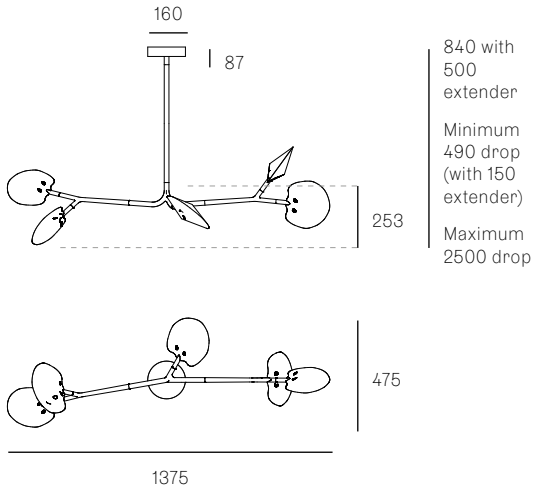

Image shown above 16.9a.1, 500mm extender

Mounting	Ceiling mounted
Glass Colours	Grey 1, grey 2, white 1, white 2
Lamp	1W LED, 2700K, 100lm (2500K and 3000K options available)
Extenders	Available in 150mm, 250mm, 500mm, 1200mm, 750mm (attached with 2 pendants). Up to 2500mm drop
Finish	Black powder coated
Materials	Poured glass, black powder coated stainless steel armature, electrical components, matte black canopy
Power Supply	Integral Bocci recommends remote mounting power supplies for ease of long-term maintenance.
Environment	Indoor, dry location. IP20
Note	Optional levelling pendant anchor kit included. Every single Bocci product is handmade. They are blown, poured, carved, polished, packed and dispatched directly by us. As such, no two products are identical; they are individual, irregular expressions of our research.
Patent #	CAN 16234 US D754,911 EU 002687774 - 0001 to 0012

16.5A.1

All dimensions are in millimeters (mm) unless otherwise specified.

16.8A.1

16.8A.2

All dimensions are in millimeters (mm) unless otherwise specified.

Minimum
835 with
500
extender
Maximum
2500 drop

16.9A.1

Minimum
1000
with 500
extender
Maximum
2500 drop

16.9A.2

All dimensions are in millimeters (mm) unless otherwise specified.

16.11A.1

16.11A.2

All dimensions are in millimeters (mm) unless otherwise specified.

16.13A.1

16.17A.1

All dimensions are in millimeters (mm) unless otherwise specified.

Minimum 975 with 500 extender
Maximum 2500 drop

16.20A.1

Minimum 950 with 500 extender
Maximum 2500 drop

16.23A.1

All dimensions are in millimeters (mm) unless otherwise specified.