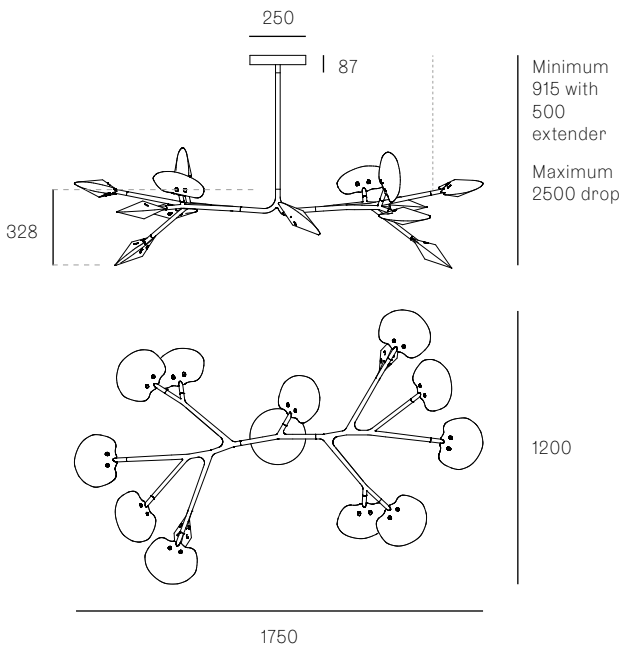

Image shown above 16.9a.1, 500mm extender

Mounting	Ceiling mounted
Glass Colours	Grey 1, grey 2, white 1, white 2
Lamp	1W LED, 2700K, 100lm (2500K and 3000K options available)
Extenders	Available in 150mm, 250mm, 500mm, 1200mm, 750mm (attached with 2 pendants). Up to 2500mm drop
Finish	Black powder coated
Materials	Poured glass, black powder coated stainless steel armature, electrical components, matte black canopy
Power Supply	Integral Bocci recommends remote mounting power supplies for ease of long-term maintenance.
Environment	Indoor, dry location. IP20
Note	Optional levelling pendant anchor kit included. Every single Bocci product is handmade. They are blown, poured, carved, polished, packed and dispatched directly by us. As such, no two products are identical; they are individual, irregular expressions of our research.
Patent #	CAN 16234 US D754,911 EU 002687774 - 0001 to 0012

16.5A.1

All dimensions are in millimeters (mm) unless otherwise specified.

16.8A.1

16.8A.2

All dimensions are in millimeters (mm) unless otherwise specified.

Minimum
835 with
500
extender
Maximum
2500 drop

16.9A.1

Minimum
1000
with 500
extender
Maximum
2500 drop

16.9A.2

All dimensions are in millimeters (mm) unless otherwise specified.

16.11A.1

16.11A.2

All dimensions are in millimeters (mm) unless otherwise specified.

16.13A.1

16.17A.1

All dimensions are in millimeters (mm) unless otherwise specified.

Minimum 975 with 500 extender
Maximum 2500 drop

16.20A.1

Minimum 950 with 500 extender
Maximum 2500 drop

16.23A.1

All dimensions are in millimeters (mm) unless otherwise specified.