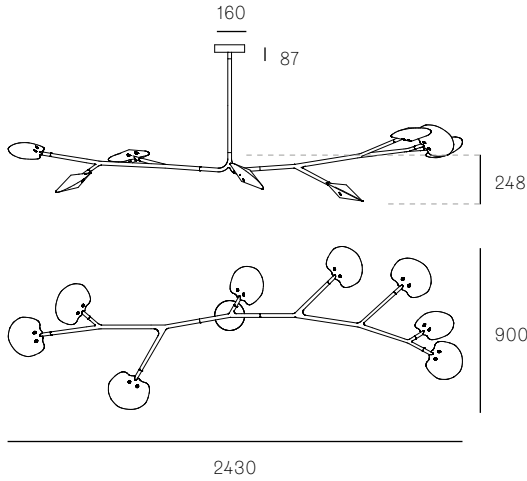

Image shown above 16.9a.1, 500mm extender

Mounting	Ceiling mounted
Glass Colours	Grey 1, grey 2, white 1, white 2
Lamp	1W LED, 2700K, 100lm (2500K and 3000K options available)
Extenders	Available in 150mm, 250mm, 500mm, 1200mm, 750mm (attached with 2 pendants). Up to 2500mm drop
Finish	Black powder coated
Materials	Poured glass, black powder coated stainless steel armature, electrical components, matte black canopy
Power Supply	Integral Bocci recommends remote mounting power supplies for ease of long-term maintenance.
Environment	Indoor, dry location. IP20
Note	Optional levelling pendant anchor kit included. Every single Bocci product is handmade. They are blown, poured, carved, polished, packed and dispatched directly by us. As such, no two products are identical; they are individual, irregular expressions of our research.
Patent #	CAN 16234 US D754,911 EU 002687774 - 0001 to 0012

16.5A.1

All dimensions are in millimeters (mm) unless otherwise specified.

16.8A.1

16.8A.2

All dimensions are in millimeters (mm) unless otherwise specified.

Minimum
835 with
500
extender
Maximum
2500 drop

16.9A.1

Minimum
1000
with 500
extender
Maximum
2500 drop

16.9A.2

All dimensions are in millimeters (mm) unless otherwise specified.

16.11A.1

16.11A.2

All dimensions are in millimeters (mm) unless otherwise specified.

16.13A.1

16.17A.1

All dimensions are in millimeters (mm) unless otherwise specified.

Minimum 975 with 500 extender
Maximum 2500 drop

16.20A.1

Minimum 950 with 500 extender
Maximum 2500 drop

16.23A.1

All dimensions are in millimeters (mm) unless otherwise specified.