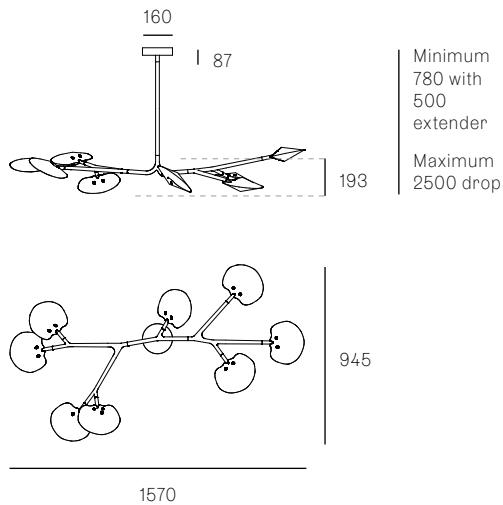

Certifications

Weight (kg)

16.5a.1	16.7
16.8a.1	26.6
16.8a.2	28.2
16.9a.1	25.8
16.9a.2	29.5
16.11a.1	38.1
16.11a.2	36.2
16.13a.1	42.9
16.17a.1	55.7
16.20a.1	67.1
16.23a.1	78.7
16.33a.1	112.9

Each product is unique, there may be a variance in the weight up to 10%.

16.5A.1

All dimensions are in millimeters (mm) unless otherwise specified.

16.8A.1

16.8A.2

All dimensions are in millimeters (mm) unless otherwise specified.

Minimum
835 with
500
extender
Maximum
2500 drop

16.9A.1

Minimum
1000
with 500
extender
Maximum
2500 drop

16.9A.2

All dimensions are in millimeters (mm) unless otherwise specified.

16.11A.1

16.11A.2

All dimensions are in millimeters (mm) unless otherwise specified.

16.13A.1

16.17A.1

All dimensions are in millimeters (mm) unless otherwise specified.

Minimum 975 with 500 extender
Maximum 2500 drop

16.20A.1

Minimum 950 with 500 extender
Maximum 2500 drop

16.23A.1

All dimensions are in millimeters (mm) unless otherwise specified.