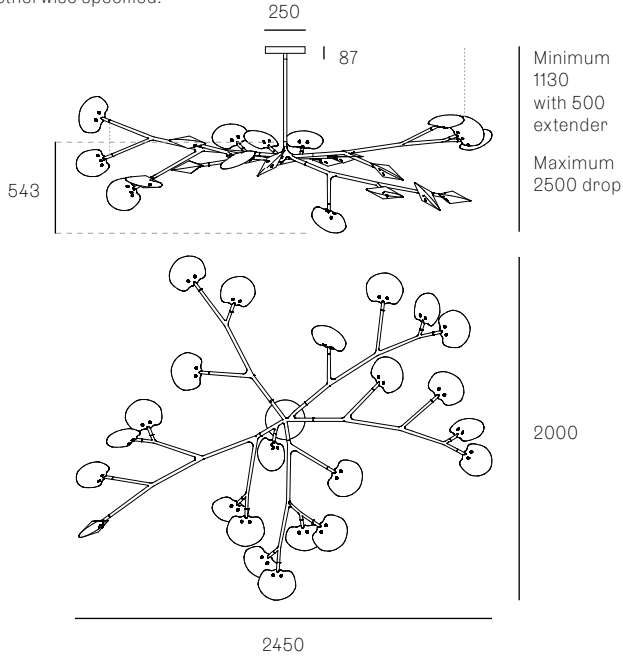

16.13A.1

16.17A.1

All dimensions are in millimeters (mm) unless otherwise specified.

Minimum 975 with 500 extender
Maximum 2500 drop

16.20A.1

Minimum 950 with 500 extender
Maximum 2500 drop

16.23A.1

All dimensions are in millimeters (mm) unless otherwise specified.