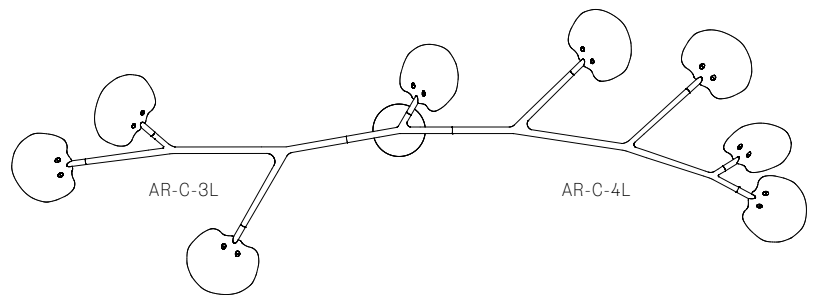

Image shown above 16.9a.1, 500mm extender

Mounting	Ceiling mounted
Glass Colours	Grey 1, grey 2, white 1, white 2
Lamp	1W LED, 2700K, 100lm (2500K and 3000K options available)
Extenders	Available in 150mm, 250mm, 500mm, 1200mm, 750mm (attached with 2 pendants). Up to 2500mm drop
Finish	Black powder coated
Materials	Poured glass, black powder coated stainless steel armature, electrical components, matte black canopy
Power Supply	Integral Bocci recommends remote mounting power supplies for ease of long-term maintenance.
Environment	Indoor, dry location. IP20
Note	Optional levelling pendant anchor kit included. Every single Bocci product is handmade. They are blown, poured, carved, polished, packed and dispatched directly by us. As such, no two products are identical; they are individual, irregular expressions of our research.
Patent #	CAN 16234 US D754,911 EU 002687774 - 0001 to 0012

16.5A.1

All dimensions are in millimeters (mm) unless otherwise specified.

16.8A.1

16.8A.2

All dimensions are in millimeters (mm) unless otherwise specified.

Minimum
835 with
500
extender
Maximum
2500 drop

16.9A.1

Minimum
1000
with 500
extender
Maximum
2500 drop

16.9A.2

All dimensions are in millimeters (mm) unless otherwise specified.

16.11A.1

16.11A.2

All dimensions are in millimeters (mm) unless otherwise specified.