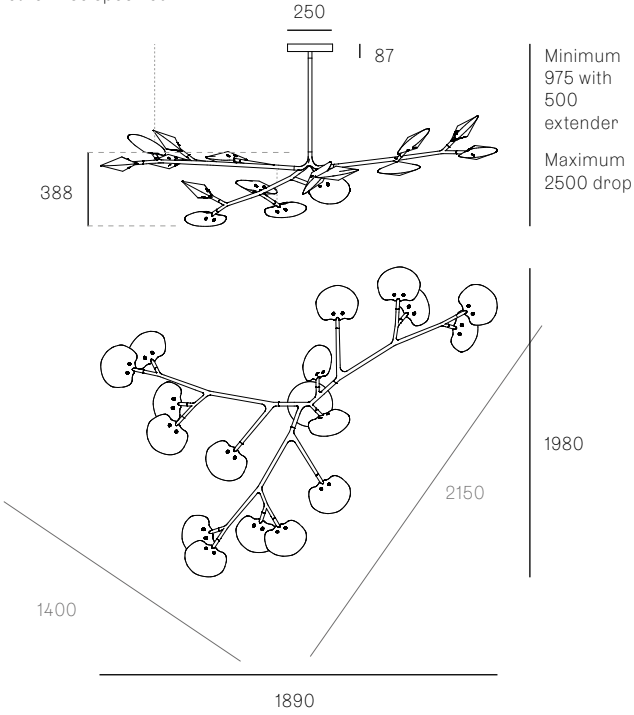

16.9A.1

Minimum
1000
with 500
extender
Maximum
2500 drop

16.9A.2

All dimensions are in millimeters (mm) unless otherwise specified.

16.11A.1

16.11A.2

All dimensions are in millimeters (mm) unless otherwise specified.

16.13A.1

16.17A.1

All dimensions are in millimeters (mm) unless otherwise specified.

Minimum 975 with 500 extender
Maximum 2500 drop

16.20A.1

Minimum 950 with 500 extender
Maximum 2500 drop

16.23A.1

All dimensions are in millimeters (mm) unless otherwise specified.