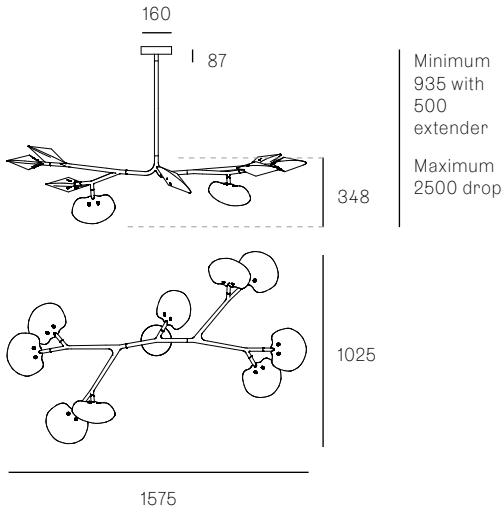

Image shown above 16.9a.1, 500mm extender

Mounting	Ceiling mounted
Glass Colours	Grey 1, grey 2, white 1, white 2
Lamp	1W LED, 2700K, 100lm (2500K and 3000K options available)
Extenders	Available in 150mm, 250mm, 500mm, 1200mm, 750mm (attached with 2 pendants). Up to 2500mm drop
Finish	Black powder coated
Materials	Poured glass, black powder coated stainless steel armature, electrical components, matte black canopy
Power Supply	Integral Bocci recommends remote mounting power supplies for ease of long-term maintenance.
Environment	Indoor, dry location. IP20
Note	Optional levelling pendant anchor kit included. Every single Bocci product is handmade. They are blown, poured, carved, polished, packed and dispatched directly by us. As such, no two products are identical; they are individual, irregular expressions of our research.
Patent #	CAN 16234 US D754,911 EU 002687774 - 0001 to 0012

16.5A.1

All dimensions are in millimeters (mm) unless otherwise specified.

16.8A.1

16.8A.2

All dimensions are in millimeters (mm) unless otherwise specified.

Minimum
835 with
500
extender
Maximum
2500 drop

16.9A.1

Minimum
1000
with 500
extender
Maximum
2500 drop

16.9A.2

All dimensions are in millimeters (mm) unless otherwise specified.

16.11A.1

16.11A.2

All dimensions are in millimeters (mm) unless otherwise specified.

16.13A.1

16.17A.1

All dimensions are in millimeters (mm) unless otherwise specified.

Minimum 975 with 500 extender
Maximum 2500 drop

16.20A.1

Minimum 950 with 500 extender
Maximum 2500 drop

16.23A.1

All dimensions are in millimeters (mm) unless otherwise specified.