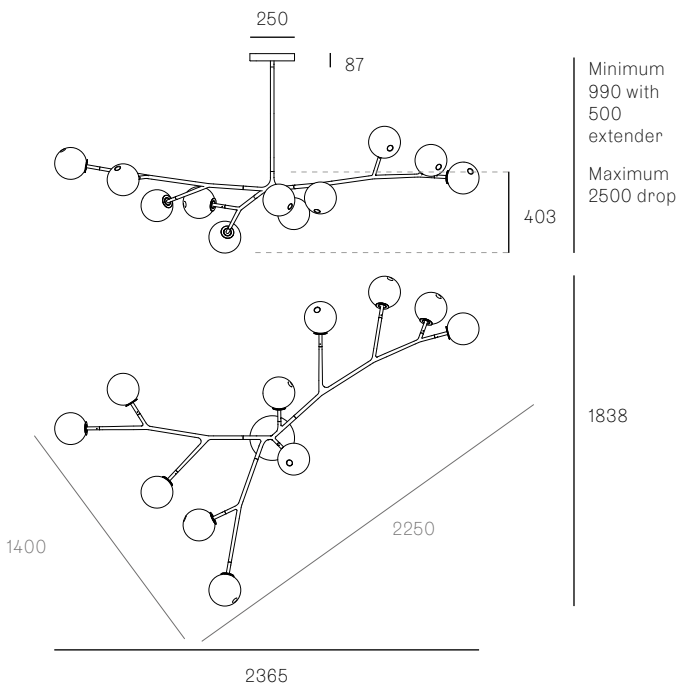

Weight (kg)	
28.5a.1	9.4
28.8a.1	14.4
28.8a.2	16.1
28.9a.1	16.5
28.9a.2	14.6
28.11a.1	21.7
28.11a.2	20.3
28.13a.1	23.7
28.17a.1	29.5
28.20a.1	35.1
28.23a.1	41.9
28.33a.1	59.1

Certifications

Each product is unique, there may be a variance in the weight up to 10%.

28.5A.1

All dimensions are in millimeters (mm) unless otherwise specified.

28.8A.1

28.8A.2

All dimensions are in millimeters (mm) unless otherwise specified.

Minimum 890 with 500 extender
Maximum 2500 drop

28.9A.1

990 with 500 extender
Maximum 2500 drop

28.9A.2

All dimensions are in millimeters (mm) unless otherwise specified.

28.11A.1

28.11A.2

All dimensions are in millimeters (mm) unless otherwise specified.

28.13A.1

28.17A.1

All dimensions are in millimeters (mm) unless otherwise specified.

Minimum 1035 with 500 extender
Maximum 2500 drop

28.20A.1

Minimum 995 with 500 extender
Maximum 2500 drop

28.23A.1

All dimensions are in millimeters (mm) unless otherwise specified.