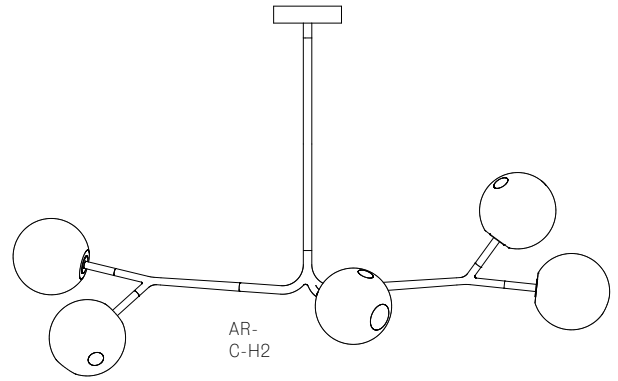

± Ø157 - 171mm

Image shown above 28.9a.2, 500mm extender

Mounting	Ceiling mounted
Glass Colours	Clear, various colours
Lamp	1W LED, 2700K, 100lm (2500K and 3000K options available)
Extenders	Available in 150mm, 250mm, 500mm, 1200mm, 750mm (attached with 2 pendants). Up to 2500mm drop
Finish	Black powder coated
Materials	Blown glass, black powder coated stainless steel armature, electrical components, matte black canopy
Power Supply	Integral Bocci recommends remote mounting power supplies for ease of long-term maintenance.
Environment	Indoor, dry location. IP20
Note	Optional levelling pendant anchor kit included. Every single Bocci product is handmade. They are blown, poured, carved, polished, packed and dispatched directly by us. As such, no two products are identical; they are individual, irregular expressions of our research.
Patent #	CAN 134238 US D687,740 EU 001695834-001 to 004

28.5A.1

All dimensions are in millimeters (mm) unless otherwise specified.

28.8A.1

28.8A.2

All dimensions are in millimeters (mm) unless otherwise specified.

Minimum 890 with 500 extender
Maximum 2500 drop

28.9A.1

990 with 500 extender
Maximum 2500 drop

28.9A.2

All dimensions are in millimeters (mm) unless otherwise specified.

28.11A.1

28.11A.2

All dimensions are in millimeters (mm) unless otherwise specified.

28.13A.1

28.17A.1

All dimensions are in millimeters (mm) unless otherwise specified.

Minimum 1035 with 500 extender
Maximum 2500 drop

28.20A.1

Minimum 995 with 500 extender
Maximum 2500 drop

28.23A.1

All dimensions are in millimeters (mm) unless otherwise specified.