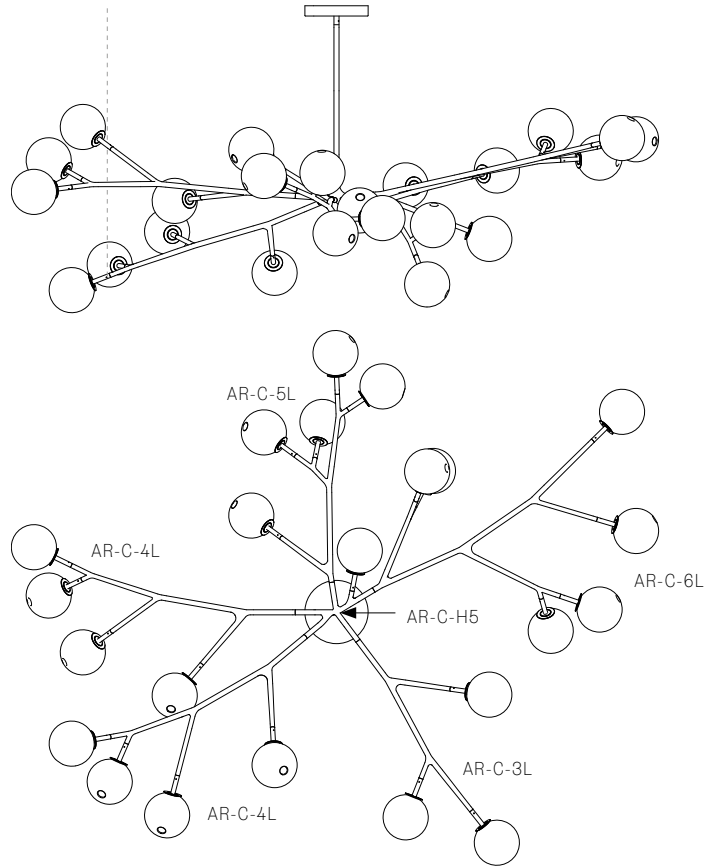

28.13A.1

28.17A.1

All dimensions are in millimeters (mm) unless otherwise specified.

Minimum 1035 with 500 extender
Maximum 2500 drop

28.20A.1

Minimum 995 with 500 extender
Maximum 2500 drop

28.23A.1

All dimensions are in millimeters (mm) unless otherwise specified.