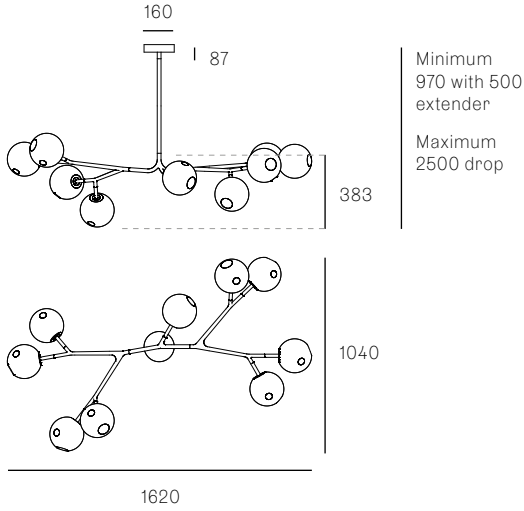

28.5A.1

All dimensions are in millimeters (mm) unless otherwise specified.

28.8A.1

28.8A.2

All dimensions are in millimeters (mm) unless otherwise specified.

Minimum 890 with 500 extender
Maximum 2500 drop

28.9A.1

990 with 500 extender
Maximum 2500 drop

28.9A.2

All dimensions are in millimeters (mm) unless otherwise specified.

28.11A.1

28.11A.2

All dimensions are in millimeters (mm) unless otherwise specified.

28.13A.1

28.17A.1

All dimensions are in millimeters (mm) unless otherwise specified.

Minimum 1035 with 500 extender
Maximum 2500 drop

28.20A.1

Minimum 995 with 500 extender
Maximum 2500 drop

28.23A.1

All dimensions are in millimeters (mm) unless otherwise specified.