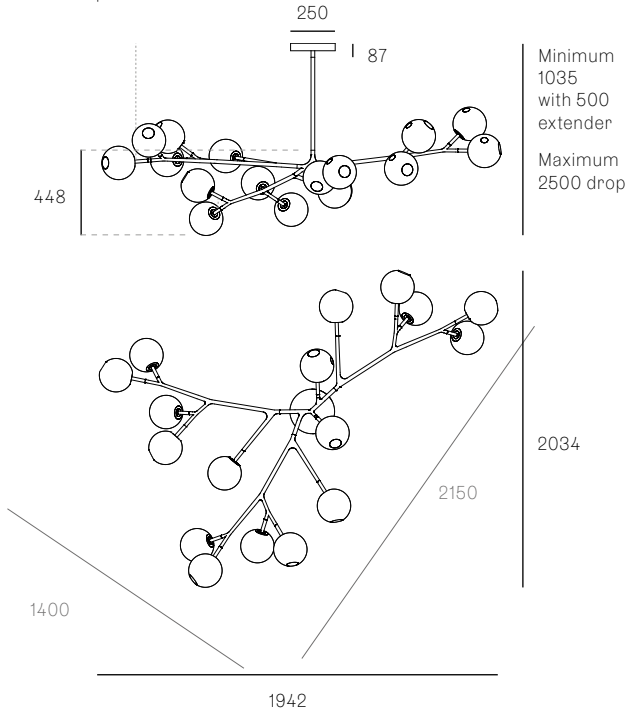

Weight (kg)	
28.5a.1	9.4
28.8a.1	14.4
28.8a.2	16.1
28.9a.1	16.5
28.9a.2	14.6
28.11a.1	21.7
28.11a.2	20.3
28.13a.1	23.7
28.17a.1	29.5
28.20a.1	35.1
28.23a.1	41.9
28.33a.1	59.1

Certifications

Each product is unique, there may be a variance in the weight up to 10%.

28.5A.1

All dimensions are in millimeters (mm) unless otherwise specified.

28.8A.1

28.8A.2

All dimensions are in millimeters (mm) unless otherwise specified.

Minimum 890 with 500 extender
Maximum 2500 drop

28.9A.1

990 with 500 extender
Maximum 2500 drop

28.9A.2

All dimensions are in millimeters (mm) unless otherwise specified.

28.11A.1

28.11A.2

All dimensions are in millimeters (mm) unless otherwise specified.

28.13A.1

28.17A.1

All dimensions are in millimeters (mm) unless otherwise specified.

Minimum 1035 with 500 extender
Maximum 2500 drop

28.20A.1

Minimum 995 with 500 extender
Maximum 2500 drop

28.23A.1

All dimensions are in millimeters (mm) unless otherwise specified.