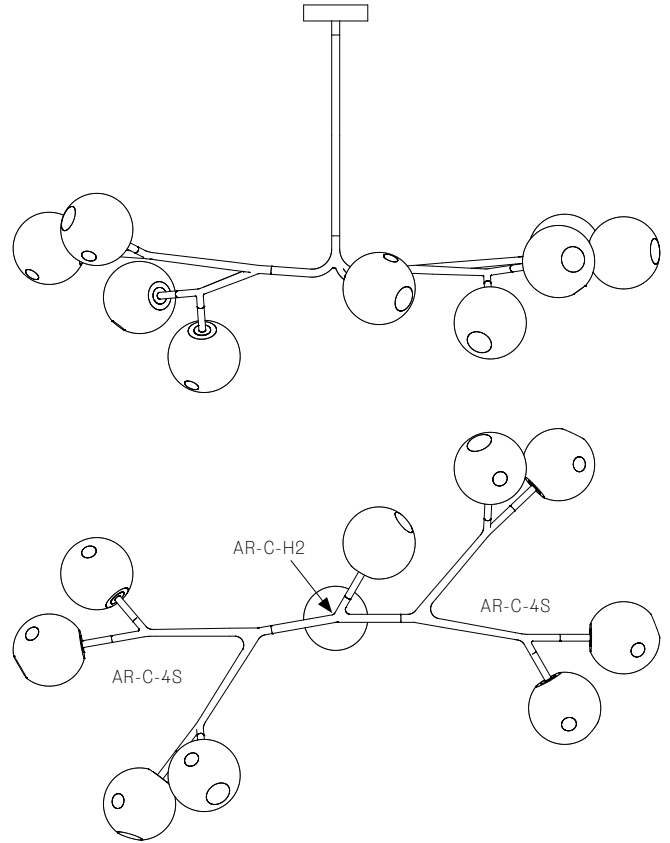

± Ø157 - 171mm

Image shown above 28.9a.2, 500mm extender

Mounting	Ceiling mounted
Glass Colours	Clear, various colours
Lamp	1W LED, 2700K, 100lm (2500K and 3000K options available)
Extenders	Available in 150mm, 250mm, 500mm, 1200mm, 750mm (attached with 2 pendants). Up to 2500mm drop
Finish	Black powder coated
Materials	Blown glass, black powder coated stainless steel armature, electrical components, matte black canopy
Power Supply	Integral Bocci recommends remote mounting power supplies for ease of long-term maintenance.
Environment	Indoor, dry location. IP20
Note	Optional levelling pendant anchor kit included. Every single Bocci product is handmade. They are blown, poured, carved, polished, packed and dispatched directly by us. As such, no two products are identical; they are individual, irregular expressions of our research.
Patent #	CAN 134238 US D687,740 EU 001695834-001 to 004

28.5A.1

All dimensions are in millimeters (mm) unless otherwise specified.

28.8A.1

28.8A.2

All dimensions are in millimeters (mm) unless otherwise specified.

Minimum 890 with 500 extender
Maximum 2500 drop

28.9A.1

990 with 500 extender
Maximum 2500 drop

28.9A.2

All dimensions are in millimeters (mm) unless otherwise specified.

28.11A.1

28.11A.2

All dimensions are in millimeters (mm) unless otherwise specified.

28.13A.1

28.17A.1

All dimensions are in millimeters (mm) unless otherwise specified.

Minimum 1035 with 500 extender
Maximum 2500 drop

28.20A.1

Minimum 995 with 500 extender
Maximum 2500 drop

28.23A.1

All dimensions are in millimeters (mm) unless otherwise specified.