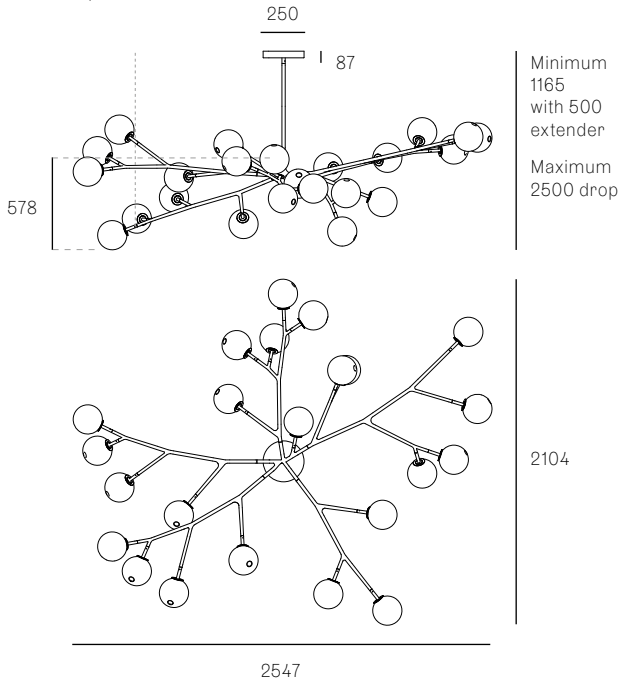

28.13A.1

28.17A.1

All dimensions are in millimeters (mm) unless otherwise specified.

Minimum 1035 with 500 extender
Maximum 2500 drop

28.20A.1

Minimum 995 with 500 extender
Maximum 2500 drop

28.23A.1

All dimensions are in millimeters (mm) unless otherwise specified.