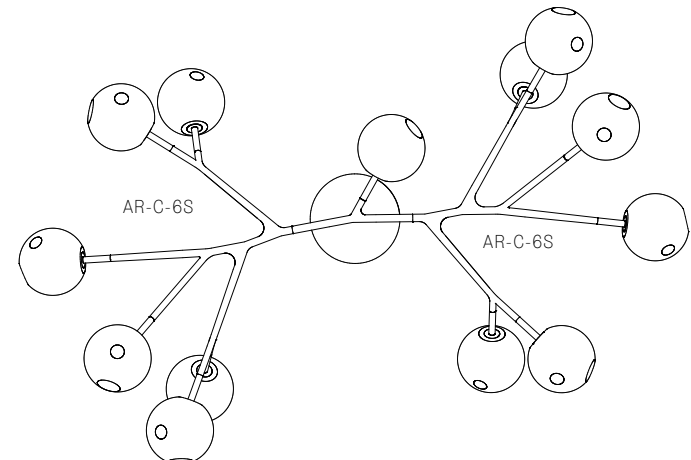

± Ø157 - 171mm

Image shown above 28.9a.2, 500mm extender

Mounting	Ceiling mounted
Glass Colours	Clear, various colours
Lamp	1W LED, 2700K, 100lm (2500K and 3000K options available)
Extenders	Available in 150mm, 250mm, 500mm, 1200mm, 750mm (attached with 2 pendants). Up to 2500mm drop
Finish	Black powder coated
Materials	Blown glass, black powder coated stainless steel armature, electrical components, matte black canopy
Power Supply	Integral Bocci recommends remote mounting power supplies for ease of long-term maintenance.
Environment	Indoor, dry location. IP20
Note	Optional levelling pendant anchor kit included. Every single Bocci product is handmade. They are blown, poured, carved, polished, packed and dispatched directly by us. As such, no two products are identical; they are individual, irregular expressions of our research.
Patent #	CAN 134238 US D687,740 EU 001695834-001 to 004

28.5A.1

All dimensions are in millimeters (mm) unless otherwise specified.

28.8A.1

28.8A.2

All dimensions are in millimeters (mm) unless otherwise specified.

Minimum 890 with 500 extender
Maximum 2500 drop

28.9A.1

990 with 500 extender
Maximum 2500 drop

28.9A.2

All dimensions are in millimeters (mm) unless otherwise specified.

28.11A.1

28.11A.2

All dimensions are in millimeters (mm) unless otherwise specified.

28.13A.1

28.17A.1

All dimensions are in millimeters (mm) unless otherwise specified.

Minimum 1035 with 500 extender
Maximum 2500 drop

28.20A.1

Minimum 995 with 500 extender
Maximum 2500 drop

28.23A.1

All dimensions are in millimeters (mm) unless otherwise specified.