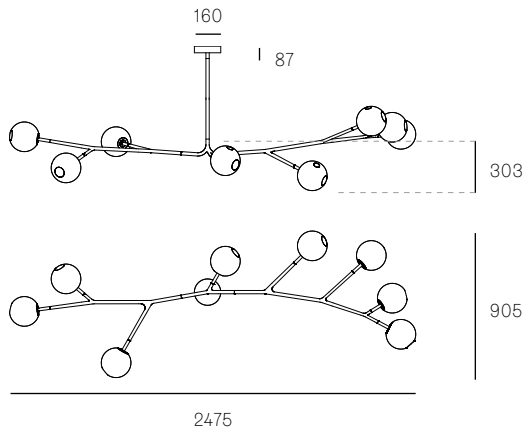

± Ø157 - 171mm

Image shown above 28.9a.2, 500mm extender

Mounting	Ceiling mounted
Glass Colours	Clear, various colours
Lamp	1W LED, 2700K, 100lm (2500K and 3000K options available)
Extenders	Available in 150mm, 250mm, 500mm, 1200mm, 750mm (attached with 2 pendants). Up to 2500mm drop
Finish	Black powder coated
Materials	Blown glass, black powder coated stainless steel armature, electrical components, matte black canopy
Power Supply	Integral Bocci recommends remote mounting power supplies for ease of long-term maintenance.
Environment	Indoor, dry location. IP20
Note	Optional levelling pendant anchor kit included. Every single Bocci product is handmade. They are blown, poured, carved, polished, packed and dispatched directly by us. As such, no two products are identical; they are individual, irregular expressions of our research.
Patent #	CAN 134238 US D687,740 EU 001695834-001 to 004

28.5A.1

All dimensions are in millimeters (mm) unless otherwise specified.

28.8A.1

28.8A.2

All dimensions are in millimeters (mm) unless otherwise specified.

Minimum 890 with 500 extender
Maximum 2500 drop

28.9A.1

990 with 500 extender
Maximum 2500 drop

28.9A.2

All dimensions are in millimeters (mm) unless otherwise specified.

28.11A.1

28.11A.2

All dimensions are in millimeters (mm) unless otherwise specified.

28.13A.1

28.17A.1

All dimensions are in millimeters (mm) unless otherwise specified.

Minimum 1035 with 500 extender
Maximum 2500 drop

28.20A.1

Minimum 995 with 500 extender
Maximum 2500 drop

28.23A.1

All dimensions are in millimeters (mm) unless otherwise specified.