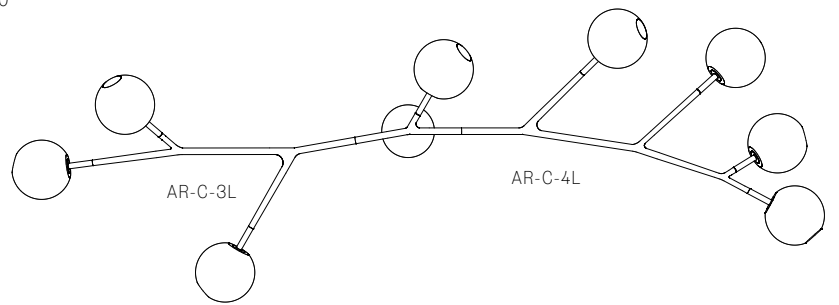

± Ø157 - 171mm

Image shown above 28.9a.2, 500mm extender

Mounting	Ceiling mounted
Glass Colours	Clear, various colours
Lamp	1W LED, 2700K, 100lm (2500K and 3000K options available)
Extenders	Available in 150mm, 250mm, 500mm, 1200mm, 750mm (attached with 2 pendants). Up to 2500mm drop
Finish	Black powder coated
Materials	Blown glass, black powder coated stainless steel armature, electrical components, matte black canopy
Power Supply	Integral Bocci recommends remote mounting power supplies for ease of long-term maintenance.
Environment	Indoor, dry location. IP20
Note	Optional levelling pendant anchor kit included. Every single Bocci product is handmade. They are blown, poured, carved, polished, packed and dispatched directly by us. As such, no two products are identical; they are individual, irregular expressions of our research.
Patent #	CAN 134238 US D687,740 EU 001695834-001 to 004

28.5A.1

All dimensions are in millimeters (mm) unless otherwise specified.

28.8A.1

28.8A.2

All dimensions are in millimeters (mm) unless otherwise specified.

Minimum 890 with 500 extender
Maximum 2500 drop

28.9A.1

990 with 500 extender
Maximum 2500 drop

28.9A.2

All dimensions are in millimeters (mm) unless otherwise specified.

28.11A.1

28.11A.2

All dimensions are in millimeters (mm) unless otherwise specified.

28.13A.1

28.17A.1

All dimensions are in millimeters (mm) unless otherwise specified.

Minimum 1035 with 500 extender
Maximum 2500 drop

28.20A.1

Minimum 995 with 500 extender
Maximum 2500 drop

28.23A.1

All dimensions are in millimeters (mm) unless otherwise specified.