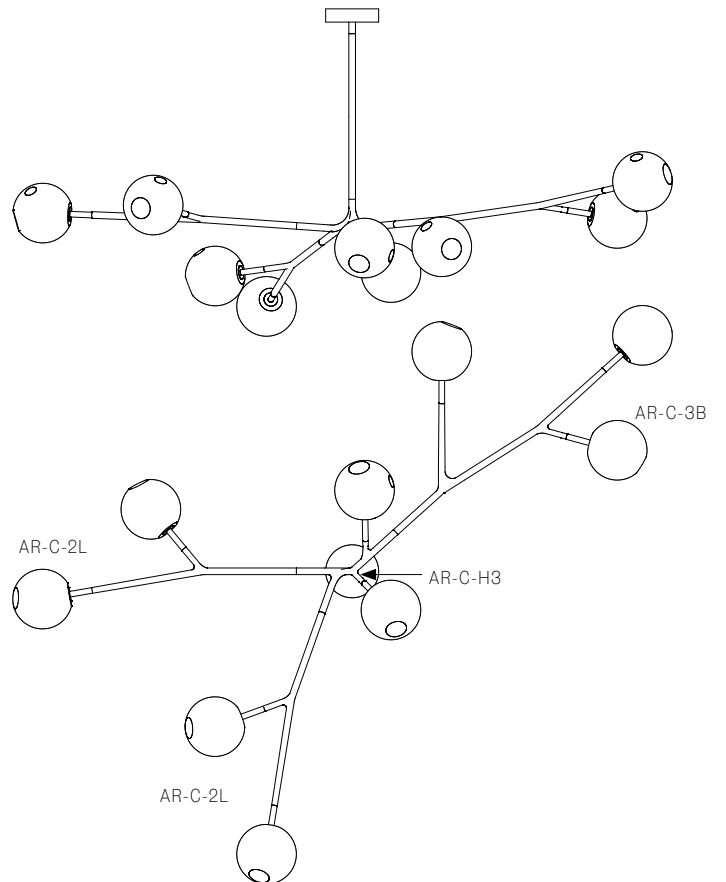

Weight (kg)	
28.5a.1	9.4
28.8a.1	14.4
28.8a.2	16.1
28.9a.1	16.5
28.9a.2	14.6
28.11a.1	21.7
28.11a.2	20.3
28.13a.1	23.7
28.17a.1	29.5
28.20a.1	35.1
28.23a.1	41.9
28.33a.1	59.1

Certifications

Each product is unique, there may be a variance in the weight up to 10%.

28.5A.1

All dimensions are in millimeters (mm) unless otherwise specified.

28.8A.1

28.8A.2

All dimensions are in millimeters (mm) unless otherwise specified.

Minimum 890 with 500 extender
Maximum 2500 drop

28.9A.1

990 with 500 extender
Maximum 2500 drop

28.9A.2

All dimensions are in millimeters (mm) unless otherwise specified.

28.11A.1

28.11A.2

All dimensions are in millimeters (mm) unless otherwise specified.

28.13A.1

28.17A.1

All dimensions are in millimeters (mm) unless otherwise specified.

Minimum 1035 with 500 extender
Maximum 2500 drop

28.20A.1

Minimum 995 with 500 extender
Maximum 2500 drop

28.23A.1

All dimensions are in millimeters (mm) unless otherwise specified.