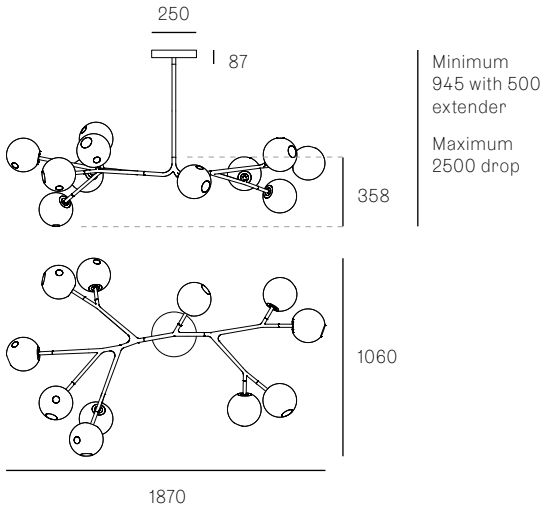

28.5A.1

All dimensions are in millimeters (mm) unless otherwise specified.

28.8A.1

28.8A.2

All dimensions are in millimeters (mm) unless otherwise specified.

Minimum 890 with 500 extender
Maximum 2500 drop

28.9A.1

990 with 500 extender
Maximum 2500 drop

28.9A.2

All dimensions are in millimeters (mm) unless otherwise specified.

28.11A.1

28.11A.2

All dimensions are in millimeters (mm) unless otherwise specified.

28.13A.1

28.17A.1

All dimensions are in millimeters (mm) unless otherwise specified.

Minimum 1035 with 500 extender
Maximum 2500 drop

28.20A.1

Minimum 995 with 500 extender
Maximum 2500 drop

28.23A.1

All dimensions are in millimeters (mm) unless otherwise specified.