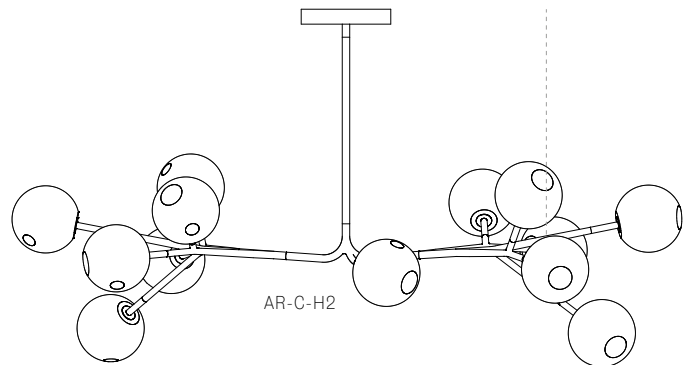

± Ø157 - 171mm

Image shown above 28.9a.2, 500mm extender

Mounting	Ceiling mounted
Glass Colours	Clear, various colours
Lamp	1W LED, 2700K, 100lm (2500K and 3000K options available)
Extenders	Available in 150mm, 250mm, 500mm, 1200mm, 750mm (attached with 2 pendants). Up to 2500mm drop
Finish	Black powder coated
Materials	Blown glass, black powder coated stainless steel armature, electrical components, matte black canopy
Power Supply	Integral Bocci recommends remote mounting power supplies for ease of long-term maintenance.
Environment	Indoor, dry location. IP20
Note	Optional levelling pendant anchor kit included. Every single Bocci product is handmade. They are blown, poured, carved, polished, packed and dispatched directly by us. As such, no two products are identical; they are individual, irregular expressions of our research.
Patent #	CAN 134238 US D687,740 EU 001695834-001 to 004

28.5A.1

All dimensions are in millimeters (mm) unless otherwise specified.

28.8A.1

28.8A.2

All dimensions are in millimeters (mm) unless otherwise specified.

Minimum 890 with 500 extender
Maximum 2500 drop

28.9A.1

990 with 500 extender
Maximum 2500 drop

28.9A.2

All dimensions are in millimeters (mm) unless otherwise specified.

28.11A.1

28.11A.2

All dimensions are in millimeters (mm) unless otherwise specified.

28.13A.1

28.17A.1

All dimensions are in millimeters (mm) unless otherwise specified.

Minimum 1035 with 500 extender
Maximum 2500 drop

28.20A.1

Minimum 995 with 500 extender
Maximum 2500 drop

28.23A.1

All dimensions are in millimeters (mm) unless otherwise specified.