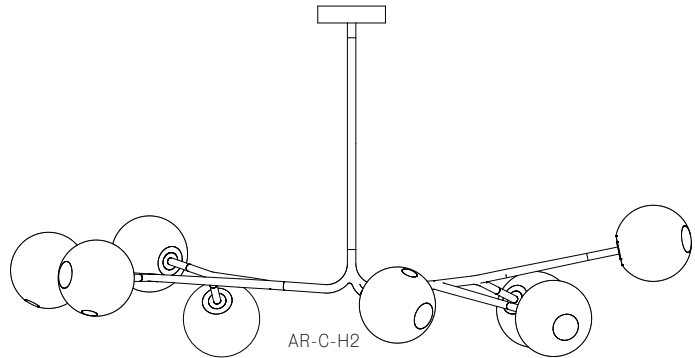

± Ø157 - 171mm

Image shown above 28.9a.2, 500mm extender

Mounting	Ceiling mounted
Glass Colours	Clear, various colours
Lamp	1W LED, 2700K, 100lm (2500K and 3000K options available)
Extenders	Available in 150mm, 250mm, 500mm, 1200mm, 750mm (attached with 2 pendants). Up to 2500mm drop
Finish	Black powder coated
Materials	Blown glass, black powder coated stainless steel armature, electrical components, matte black canopy
Power Supply	Integral Bocci recommends remote mounting power supplies for ease of long-term maintenance.
Environment	Indoor, dry location. IP20
Note	Optional levelling pendant anchor kit included. Every single Bocci product is handmade. They are blown, poured, carved, polished, packed and dispatched directly by us. As such, no two products are identical; they are individual, irregular expressions of our research.
Patent #	CAN 134238 US D687,740 EU 001695834-001 to 004

Weight (kg)	
28.5a.1	9.4
28.8a.1	14.4
28.8a.2	16.1
28.9a.1	16.5
28.9a.2	14.6
28.11a.1	21.7
28.11a.2	20.3
28.13a.1	23.7
28.17a.1	29.5
28.20a.1	35.1
28.23a.1	41.9
28.33a.1	59.1

Certifications

Each product is unique, there may be a variance in the weight up to 10%.

28.5A.1

All dimensions are in millimeters (mm) unless otherwise specified.

28.8A.1

28.8A.2

All dimensions are in millimeters (mm) unless otherwise specified.

Minimum 890 with 500 extender
Maximum 2500 drop

28.9A.1

990 with 500 extender
Maximum 2500 drop

28.9A.2

All dimensions are in millimeters (mm) unless otherwise specified.

28.11A.1

28.11A.2

All dimensions are in millimeters (mm) unless otherwise specified.