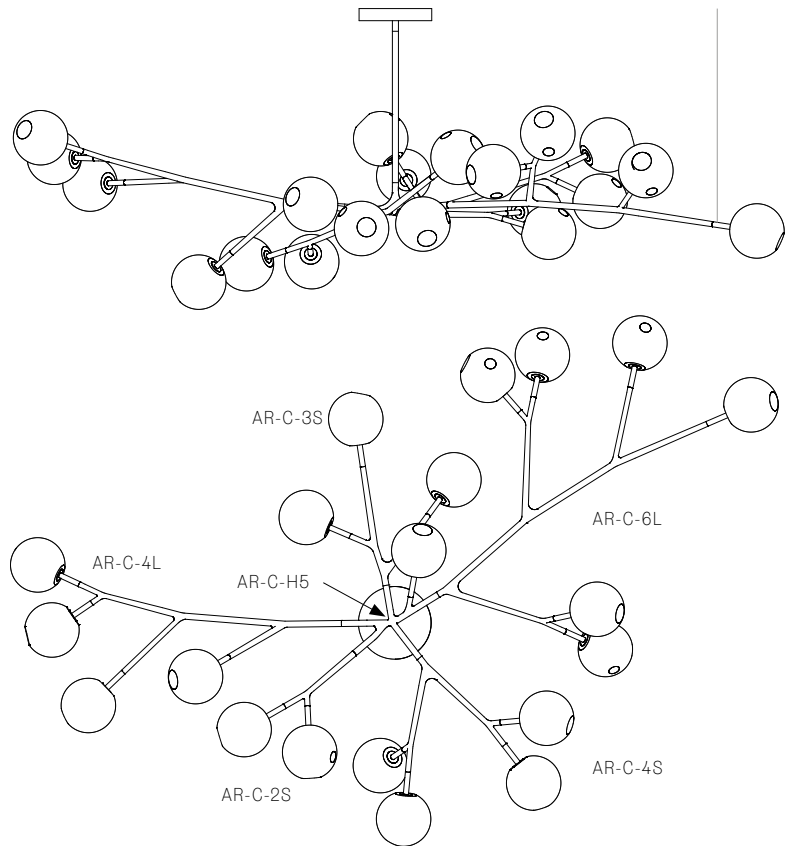

28.13A.1

28.17A.1

All dimensions are in millimeters (mm) unless otherwise specified.

Minimum 1035 with 500 extender
Maximum 2500 drop

28.20A.1

Minimum 995 with 500 extender
Maximum 2500 drop

28.23A.1

All dimensions are in millimeters (mm) unless otherwise specified.