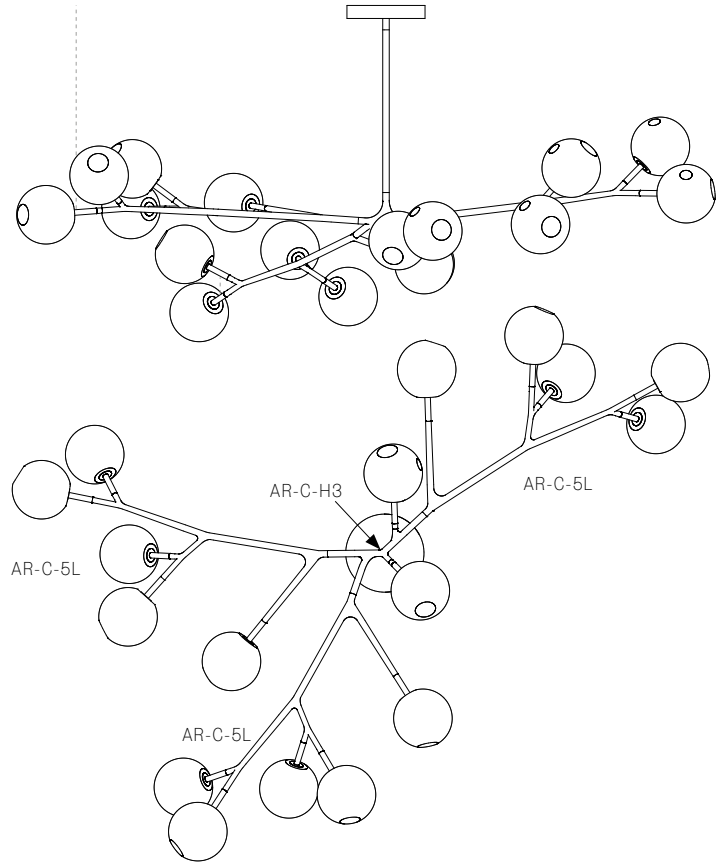

± Ø157 - 171mm

Image shown above 28.9a.2, 500mm extender

Mounting	Ceiling mounted
Glass Colours	Clear, various colours
Lamp	1W LED, 2700K, 100lm (2500K and 3000K options available)
Extenders	Available in 150mm, 250mm, 500mm, 1200mm, 750mm (attached with 2 pendants). Up to 2500mm drop
Finish	Black powder coated
Materials	Blown glass, black powder coated stainless steel armature, electrical components, matte black canopy
Power Supply	Integral Bocci recommends remote mounting power supplies for ease of long-term maintenance.
Environment	Indoor, dry location. IP20
Note	Optional levelling pendant anchor kit included. Every single Bocci product is handmade. They are blown, poured, carved, polished, packed and dispatched directly by us. As such, no two products are identical; they are individual, irregular expressions of our research.
Patent #	CAN 134238 US D687,740 EU 001695834-001 to 004

28.13A.1

28.17A.1

All dimensions are in millimeters (mm) unless otherwise specified.

Minimum 1035 with 500 extender
Maximum 2500 drop

28.20A.1

Minimum 995 with 500 extender
Maximum 2500 drop

28.23A.1

All dimensions are in millimeters (mm) unless otherwise specified.