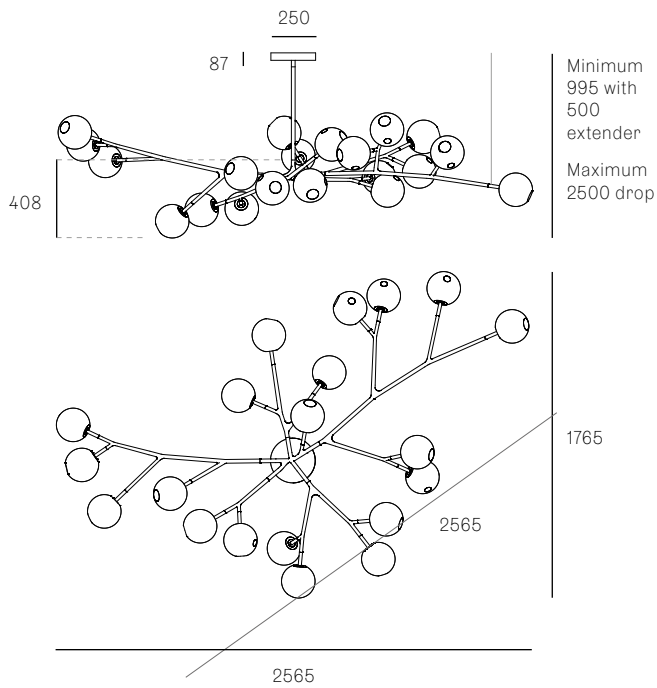

28.13A.1

28.17A.1

All dimensions are in millimeters (mm) unless otherwise specified.

Minimum 1035 with 500 extender
Maximum 2500 drop

28.20A.1

Minimum 995 with 500 extender
Maximum 2500 drop

28.23A.1

All dimensions are in millimeters (mm) unless otherwise specified.