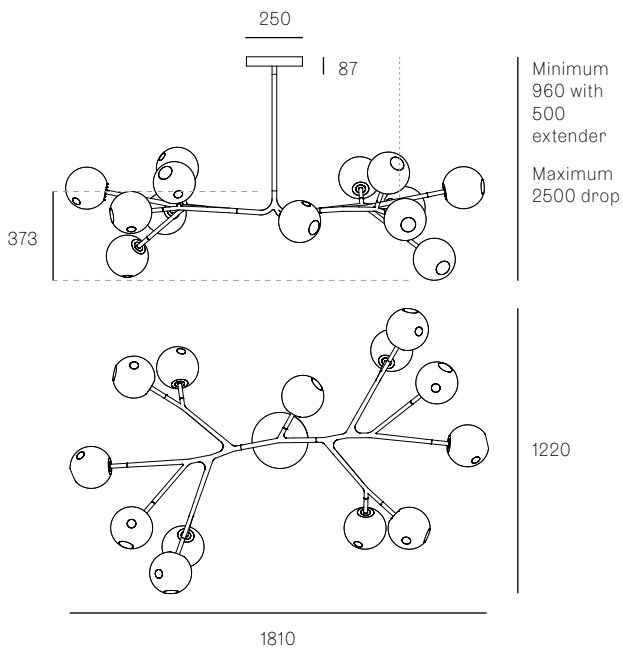

28.5A.1

All dimensions are in millimeters (mm) unless otherwise specified.

28.8A.1

28.8A.2

All dimensions are in millimeters (mm) unless otherwise specified.

Minimum 890 with 500 extender
Maximum 2500 drop

28.9A.1

990 with 500 extender
Maximum 2500 drop

28.9A.2

All dimensions are in millimeters (mm) unless otherwise specified.

28.11A.1

28.11A.2

All dimensions are in millimeters (mm) unless otherwise specified.

28.13A.1

28.17A.1

All dimensions are in millimeters (mm) unless otherwise specified.

Minimum 1035 with 500 extender
Maximum 2500 drop

28.20A.1

Minimum 995 with 500 extender
Maximum 2500 drop

28.23A.1

All dimensions are in millimeters (mm) unless otherwise specified.