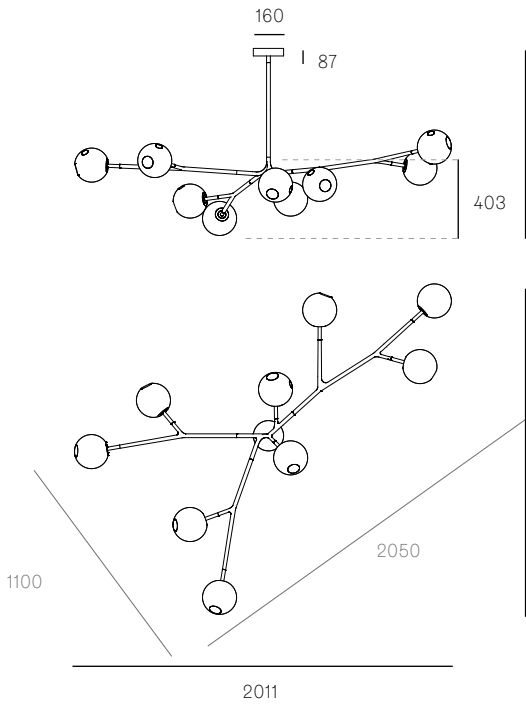

Weight (kg)	
28.5a.1	9.4
28.8a.1	14.4
28.8a.2	16.1
28.9a.1	16.5
28.9a.2	14.6
28.11a.1	21.7
28.11a.2	20.3
28.13a.1	23.7
28.17a.1	29.5
28.20a.1	35.1
28.23a.1	41.9
28.33a.1	59.1

Certifications

Each product is unique, there may be a variance in the weight up to 10%.

28.5A.1

All dimensions are in millimeters (mm) unless otherwise specified.

28.8A.1

28.8A.2

All dimensions are in millimeters (mm) unless otherwise specified.

Minimum 890 with 500 extender
Maximum 2500 drop

28.9A.1

990 with 500 extender
Maximum 2500 drop

28.9A.2

All dimensions are in millimeters (mm) unless otherwise specified.

28.11A.1

28.11A.2

All dimensions are in millimeters (mm) unless otherwise specified.

28.13A.1

28.17A.1

All dimensions are in millimeters (mm) unless otherwise specified.

Minimum 1035 with 500 extender
Maximum 2500 drop

28.20A.1

Minimum 995 with 500 extender
Maximum 2500 drop

28.23A.1

All dimensions are in millimeters (mm) unless otherwise specified.