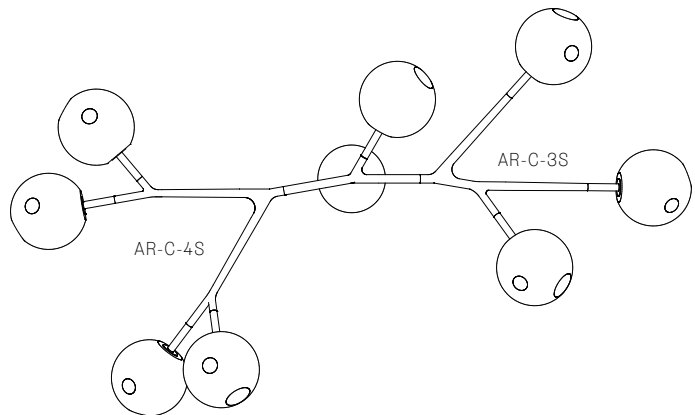

± Ø157 - 171mm

Image shown above 28.9a.2, 500mm extender

Mounting	Ceiling mounted
Glass Colours	Clear, various colours
Lamp	1W LED, 2700K, 100lm (2500K and 3000K options available)
Extenders	Available in 150mm, 250mm, 500mm, 1200mm, 750mm (attached with 2 pendants). Up to 2500mm drop
Finish	Black powder coated
Materials	Blown glass, black powder coated stainless steel armature, electrical components, matte black canopy
Power Supply	Integral Bocci recommends remote mounting power supplies for ease of long-term maintenance.
Environment	Indoor, dry location. IP20
Note	Optional levelling pendant anchor kit included. Every single Bocci product is handmade. They are blown, poured, carved, polished, packed and dispatched directly by us. As such, no two products are identical; they are individual, irregular expressions of our research.
Patent #	CAN 134238 US D687,740 EU 001695834-001 to 004

Weight (kg)	
28.5a.1	9.4
28.8a.1	14.4
28.8a.2	16.1
28.9a.1	16.5
28.9a.2	14.6
28.11a.1	21.7
28.11a.2	20.3
28.13a.1	23.7
28.17a.1	29.5
28.20a.1	35.1
28.23a.1	41.9
28.33a.1	59.1

Certifications

Each product is unique, there may be a variance in the weight up to 10%.

28.5A.1

All dimensions are in millimeters (mm) unless otherwise specified.

28.8A.1

28.8A.2

All dimensions are in millimeters (mm) unless otherwise specified.

Minimum 890 with 500 extender
Maximum 2500 drop

28.9A.1

990 with 500 extender
Maximum 2500 drop

28.9A.2

All dimensions are in millimeters (mm) unless otherwise specified.

28.11A.1

28.11A.2

All dimensions are in millimeters (mm) unless otherwise specified.