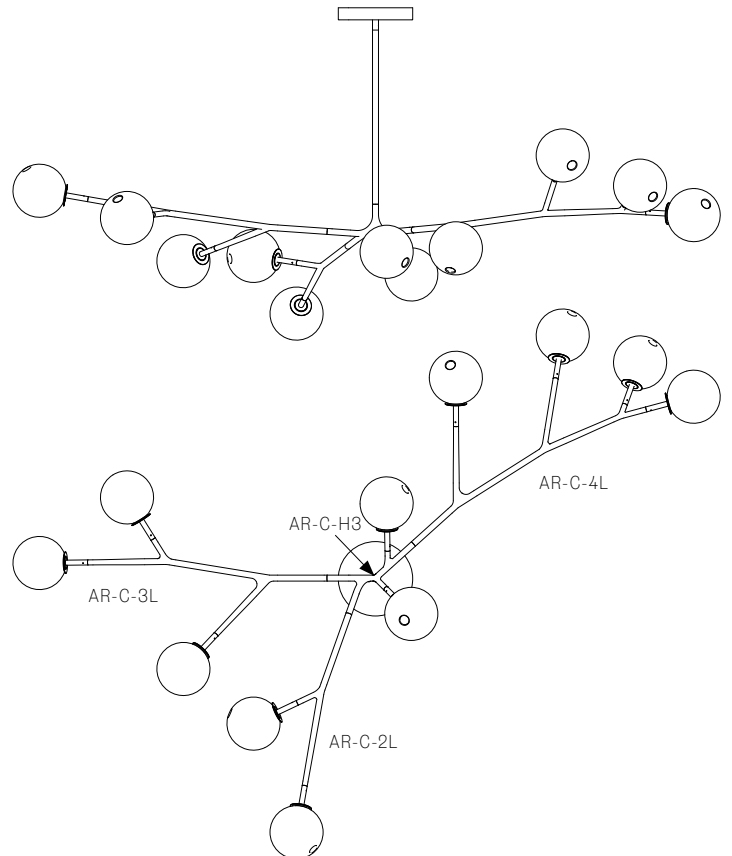

28.9A.1

990 with 500 extender
Maximum 2500 drop

28.9A.2

All dimensions are in millimeters (mm) unless otherwise specified.

28.11A.1

28.11A.2

All dimensions are in millimeters (mm) unless otherwise specified.