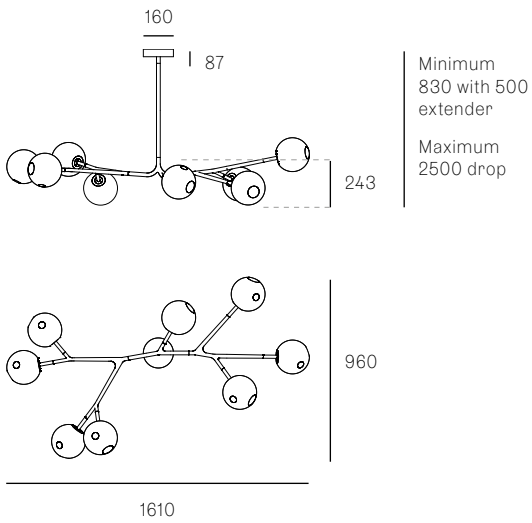

± Ø157 - 171mm

Image shown above 28.9a.2, 500mm extender

Mounting	Ceiling mounted
Glass Colours	Clear, various colours
Lamp	1W LED, 2700K, 100lm (2500K and 3000K options available)
Extenders	Available in 150mm, 250mm, 500mm, 1200mm, 750mm (attached with 2 pendants). Up to 2500mm drop
Finish	Black powder coated
Materials	Blown glass, black powder coated stainless steel armature, electrical components, matte black canopy
Power Supply	Integral Bocci recommends remote mounting power supplies for ease of long-term maintenance.
Environment	Indoor, dry location. IP20
Note	Optional levelling pendant anchor kit included. Every single Bocci product is handmade. They are blown, poured, carved, polished, packed and dispatched directly by us. As such, no two products are identical; they are individual, irregular expressions of our research.
Patent #	CAN 134238 US D687,740 EU 001695834-001 to 004

Weight (kg)	
28.5a.1	9.4
28.8a.1	14.4
28.8a.2	16.1
28.9a.1	16.5
28.9a.2	14.6
28.11a.1	21.7
28.11a.2	20.3
28.13a.1	23.7
28.17a.1	29.5
28.20a.1	35.1
28.23a.1	41.9
28.33a.1	59.1

Certifications

Each product is unique, there may be a variance in the weight up to 10%.

28.5A.1

All dimensions are in millimeters (mm) unless otherwise specified.

28.8A.1

28.8A.2

All dimensions are in millimeters (mm) unless otherwise specified.

Minimum 890 with 500 extender
Maximum 2500 drop

28.9A.1

990 with 500 extender
Maximum 2500 drop

28.9A.2

All dimensions are in millimeters (mm) unless otherwise specified.

28.11A.1

28.11A.2

All dimensions are in millimeters (mm) unless otherwise specified.