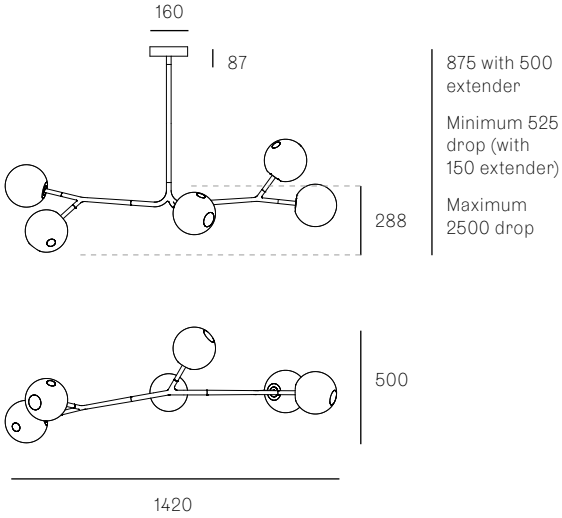

± Ø157 - 171mm

Image shown above 28.9a.2, 500mm extender

Mounting	Ceiling mounted
Glass Colours	Clear, various colours
Lamp	1W LED, 2700K, 100lm (2500K and 3000K options available)
Extenders	Available in 150mm, 250mm, 500mm, 1200mm, 750mm (attached with 2 pendants). Up to 2500mm drop
Finish	Black powder coated
Materials	Blown glass, black powder coated stainless steel armature, electrical components, matte black canopy
Power Supply	Integral Bocci recommends remote mounting power supplies for ease of long-term maintenance.
Environment	Indoor, dry location. IP20
Note	Optional levelling pendant anchor kit included. Every single Bocci product is handmade. They are blown, poured, carved, polished, packed and dispatched directly by us. As such, no two products are identical; they are individual, irregular expressions of our research.
Patent #	CAN 134238 US D687,740 EU 001695834-001 to 004

Weight (kg)	
28.5a.1	9.4
28.8a.1	14.4
28.8a.2	16.1
28.9a.1	16.5
28.9a.2	14.6
28.11a.1	21.7
28.11a.2	20.3
28.13a.1	23.7
28.17a.1	29.5
28.20a.1	35.1
28.23a.1	41.9
28.33a.1	59.1

Certifications

Each product is unique, there may be a variance in the weight up to 10%.

28.5A.1

All dimensions are in millimeters (mm) unless otherwise specified.

28.8A.1

28.8A.2

All dimensions are in millimeters (mm) unless otherwise specified.

Minimum 890 with 500 extender
Maximum 2500 drop

28.9A.1

990 with 500 extender
Maximum 2500 drop

28.9A.2

All dimensions are in millimeters (mm) unless otherwise specified.

28.11A.1

28.11A.2

All dimensions are in millimeters (mm) unless otherwise specified.