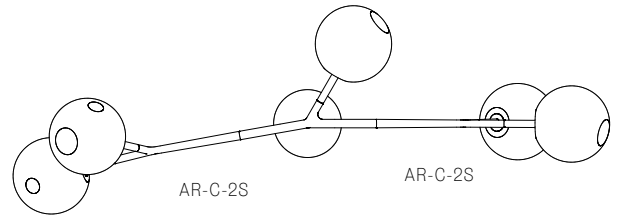

± Ø157 - 171mm

Image shown above 28.9a.2, 500mm extender

Mounting	Ceiling mounted
Glass Colours	Clear, various colours
Lamp	1W LED, 2700K, 100lm (2500K and 3000K options available)
Extenders	Available in 150mm, 250mm, 500mm, 1200mm, 750mm (attached with 2 pendants). Up to 2500mm drop
Finish	Black powder coated
Materials	Blown glass, black powder coated stainless steel armature, electrical components, matte black canopy
Power Supply	Integral Bocci recommends remote mounting power supplies for ease of long-term maintenance.
Environment	Indoor, dry location. IP20
Note	Optional levelling pendant anchor kit included. Every single Bocci product is handmade. They are blown, poured, carved, polished, packed and dispatched directly by us. As such, no two products are identical; they are individual, irregular expressions of our research.
Patent #	CAN 134238 US D687,740 EU 001695834-001 to 004

Weight (kg)	
28.5a.1	9.4
28.8a.1	14.4
28.8a.2	16.1
28.9a.1	16.5
28.9a.2	14.6
28.11a.1	21.7
28.11a.2	20.3
28.13a.1	23.7
28.17a.1	29.5
28.20a.1	35.1
28.23a.1	41.9
28.33a.1	59.1

Certifications

Each product is unique, there may be a variance in the weight up to 10%.

28.5A.1

All dimensions are in millimeters (mm) unless otherwise specified.

28.8A.1

28.8A.2

All dimensions are in millimeters (mm) unless otherwise specified.

Minimum 890 with 500 extender
Maximum 2500 drop

28.9A.1

990 with 500 extender
Maximum 2500 drop

28.9A.2

All dimensions are in millimeters (mm) unless otherwise specified.

28.11A.1

28.11A.2

All dimensions are in millimeters (mm) unless otherwise specified.