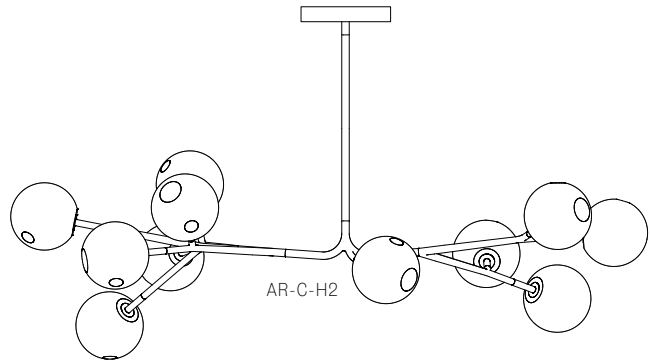

± Ø157 - 171mm

Image shown above 28.9a.2, 500mm extender

Mounting	Ceiling mounted
Glass Colours	Clear, various colours
Lamp	1W LED, 2700K, 100lm (2500K and 3000K options available)
Extenders	Available in 150mm, 250mm, 500mm, 1200mm, 750mm (attached with 2 pendants). Up to 2500mm drop
Finish	Black powder coated
Materials	Blown glass, black powder coated stainless steel armature, electrical components, matte black canopy
Power Supply	Integral Bocci recommends remote mounting power supplies for ease of long-term maintenance.
Environment	Indoor, dry location. IP20
Note	Optional levelling pendant anchor kit included. Every single Bocci product is handmade. They are blown, poured, carved, polished, packed and dispatched directly by us. As such, no two products are identical; they are individual, irregular expressions of our research.
Patent #	CAN 134238 US D687,740 EU 001695834-001 to 004

28.5A.1

All dimensions are in millimeters (mm) unless otherwise specified.

28.8A.1

28.8A.2

All dimensions are in millimeters (mm) unless otherwise specified.

Minimum 890 with 500 extender
Maximum 2500 drop

28.9A.1

990 with 500 extender
Maximum 2500 drop

28.9A.2

All dimensions are in millimeters (mm) unless otherwise specified.

28.11A.1

28.11A.2

All dimensions are in millimeters (mm) unless otherwise specified.

28.13A.1

28.17A.1

All dimensions are in millimeters (mm) unless otherwise specified.

Minimum 1035 with 500 extender
Maximum 2500 drop

28.20A.1

Minimum 995 with 500 extender
Maximum 2500 drop

28.23A.1

All dimensions are in millimeters (mm) unless otherwise specified.