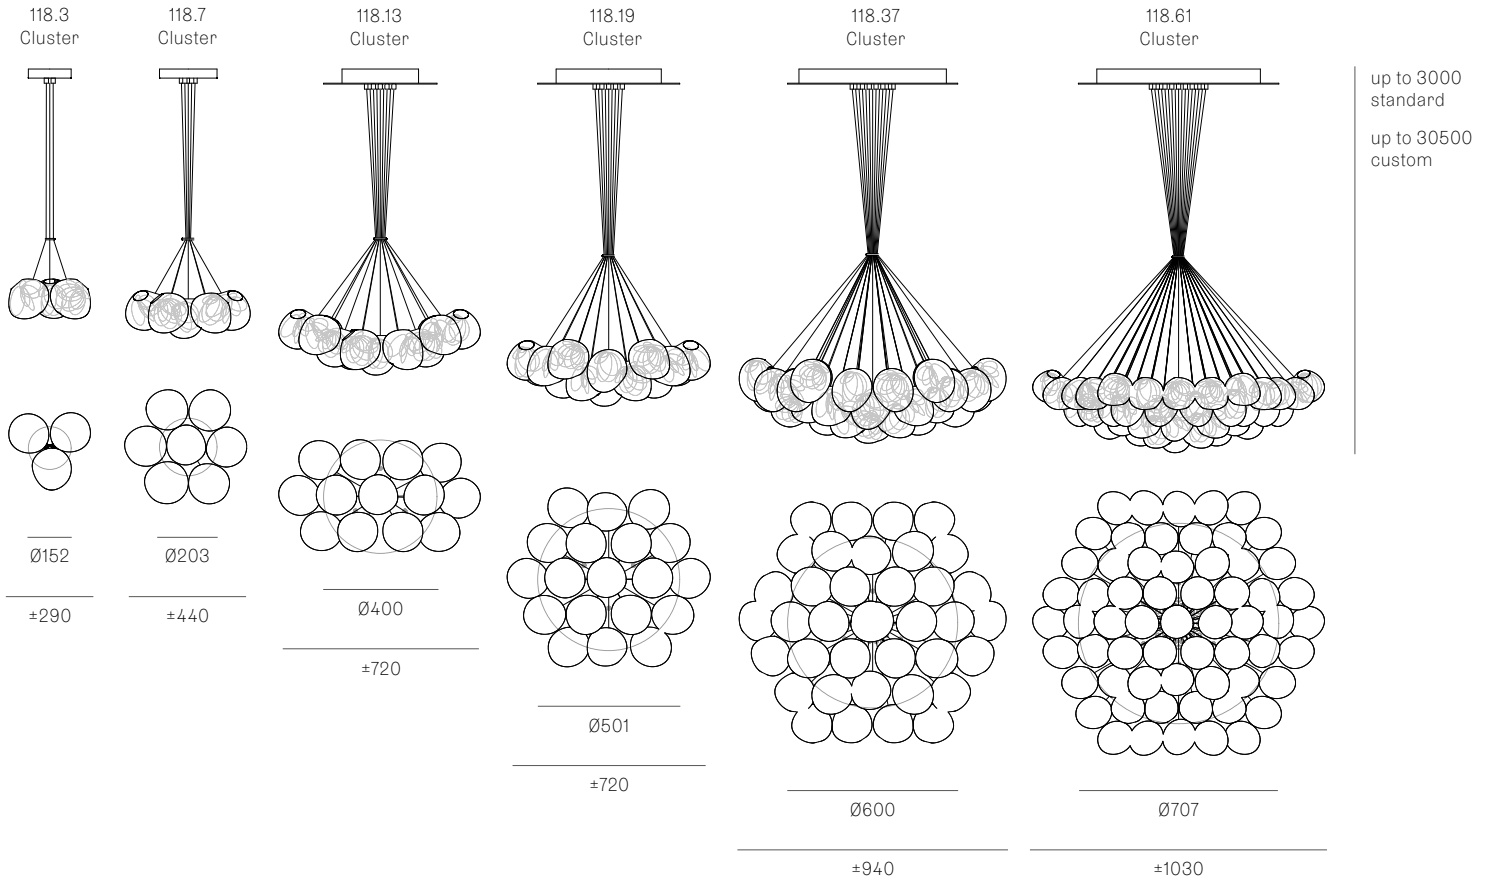

Image shown above 118.7 with round canopy

± Ø130 - 146mm

Series	118
Mounting	Ceiling mounted
Glass Colours	White
Lamp	1W LED, 2700K, 100lm (2500K and 3000K options available)
Coaxial Length	3000mm standard / up to 30500mm maximum Adjustable length: 118.3 - 118.7 Non-adjustable length: 118.13 - 118.61
Canopy Finishes	118.3 - 118.7: white, black or brushed nickel canopy 118.13 - 118.61: white canopy
Materials	Blown glass, braided metal coaxial cable, electrical components, steel canopy
Power Supply	Integral Bocci recommends remote mounting power supplies for ease of long-term maintenance.
Environment	Indoor, dry location. IP30
Note	Every single Bocci product is handmade. Each one is variously blown, poured, carved, polished, packed and dispatched directly by us. As such, no two products are identical; they are individual, irregular expressions of our research.
Patent #	Worldwide patents pending.

Certifications

Weight (kg)

Round

118.3	9.7
118.7	22.5
118.13	41.4
118.19	60.2
118.37	116.8
118.61	192.2

ADJUSTABLE LENGTH

NON-ADJUSTABLE LENGTH

All dimensions are in millimeters (mm) unless otherwise specified.