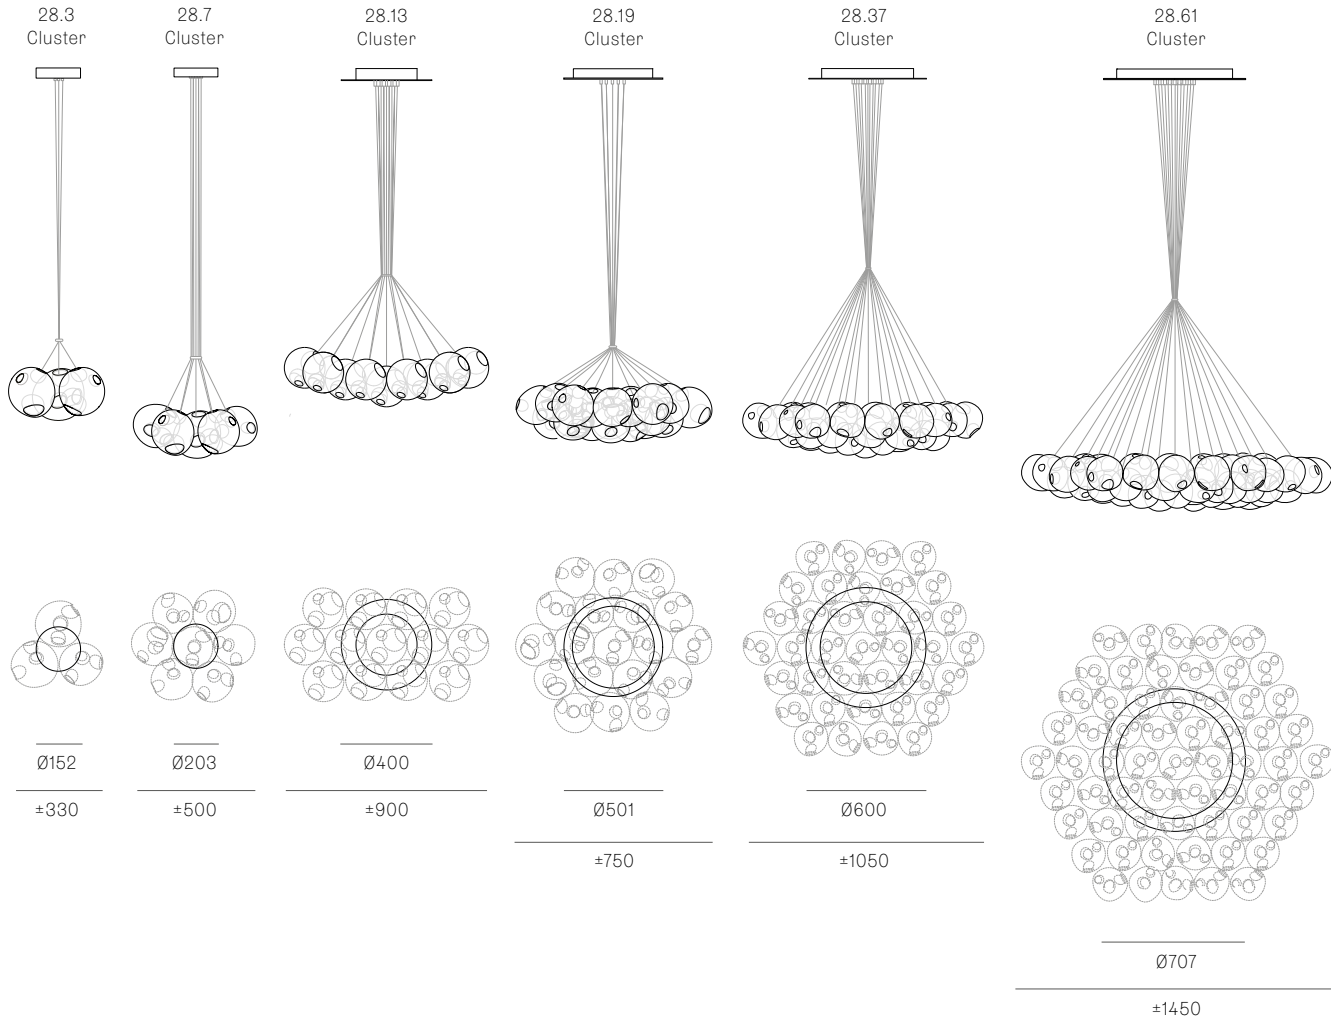

± Ø157 - 171mm

Image shown above 28.7 with round canopy

<b>Series</b>	28
<b>Mounting</b>	Ceiling mounted
<b>Glass Colours</b>	Clear, colour pendants
<b>Lamp</b>	1W LED, 2700K, 100lm (2500K and 3000K options available) 20W Xenon, 2600K, 196lm
<b>Coaxial Length</b>	3000mm standard / up to 30500mm maximum Adjustable length: 28.3 - 28.7 Non-adjustable length: 28.13 - 28.61
<b>Canopy Finishes</b>	28.3 - 28.7: white, black or brushed nickel canopy 28.13 - 28.61: white canopy
<b>Materials</b>	Blown glass, braided metal coaxial cable, electrical components, steel canopy
<b>Power Supply</b>	Integral  Bocci recommends remote mounting power supplies for ease of long-term maintenance.
<b>Environment</b>	Indoor, dry location. IP30
<b>Note</b>	Every single Bocci product is handmade. Each one is variously blown, poured, carved, polished, packed and dispatched directly by us. As such, no two products are identical; they are individual, irregular expressions of our research.
<b>Patent #</b>	CAN 134238 US D687,740 EU 001695834-001 to 004

**Weight (kg)**

Round

<b>28.3</b>	3.5
<b>28.7</b>	8
<b>28.13</b>	21.9
<b>28.19</b>	40
<b>28.37</b>	71.5
<b>28.61</b>	98

**Certifications**

ADJUSTABLE LENGTH

NON-ADJUSTABLE LENGTH

Minimums drop length for each cluster:

- 28.3 = 500mm
- 28.7 = 600mm
- 28.13 = 800mm
- 28.19 = 800mm
- 28.37 = 1100mm
- 28.61 = 1400mm

All dimensions are in millimeters (mm) unless otherwise specified.