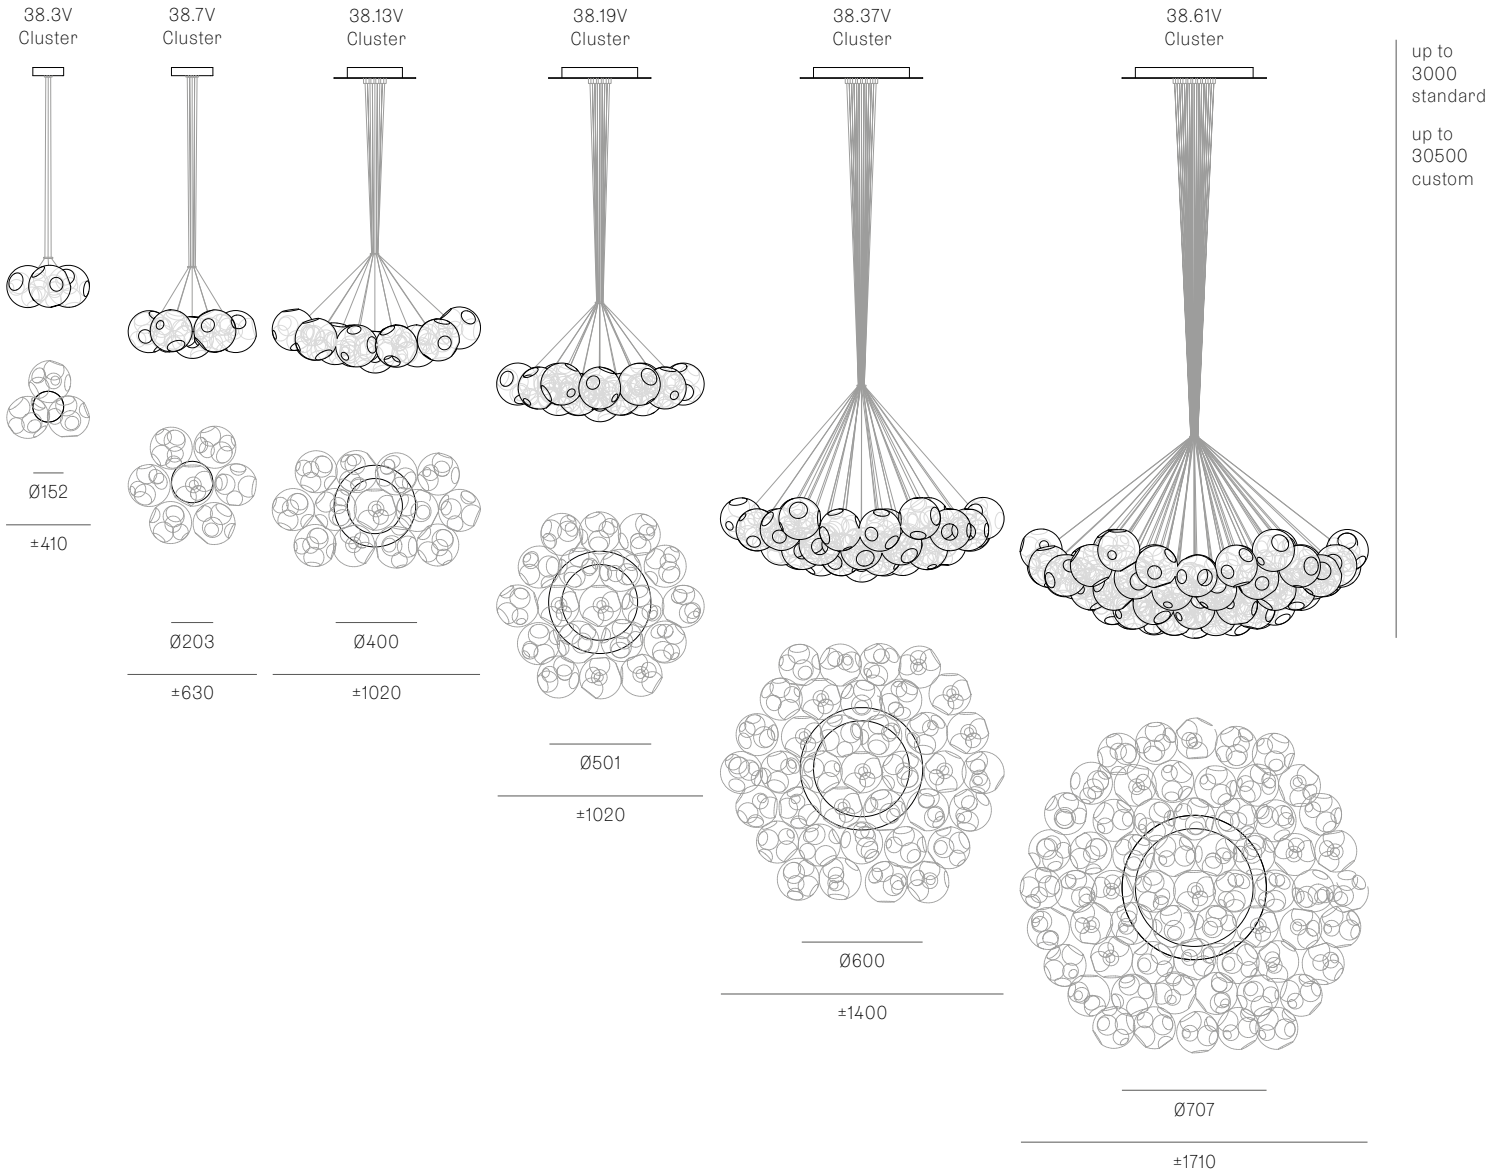

Image shown above 38.7V with round canopy

± Ø190 - 215mm

Series	38V
Mounting	Ceiling mounted
Glass Colour	Clear
Lamp	1W LED, 2700K, 100lm (2500K and 3000K options available) 10W Xenon, 2600K, 81lm
Coaxial Length	3000mm standard / up to 30500mm maximum Adjustable length: 38.3V - 38.7V Non-adjustable length: 38.13V - 38.61V
Canopy Finishes	38.3V - 38.7V: white, black or brushed nickel canopy 38.13V - 38.61V: white canopy
Materials	Blown glass, braided metal coaxial cable, electrical components, steel canopy
Power Supply	Integral Bocci recommends remote mounting power supplies for ease of long-term maintenance.
Environment	Indoor, dry location. IP30
Note	Every single Bocci product is handmade. Each one is variously blown, poured, carved, polished, packed and dispatched directly by us. As such, no two products are identical; they are individual, irregular expressions of our research.
Patent #	US 002071019-001

Certifications

Weight (kg)

Round

38.3V	8.2
38.7V	15.7
38.13V	32.5
38.19V	52.8
38.37V	93.8
38.61V	146.9

ADJUSTABLE LENGTH

NON-ADJUSTABLE LENGTH

Minimums drop length for each cluster:

- 38.3V = 500mm
- 38.7V = 600mm
- 38.13V = 800mm
- 38.19V = 800mm
- 38.37V = 1100mm
- 38.61V = 1400mm

All dimensions are in millimeters (mm) unless otherwise specified.