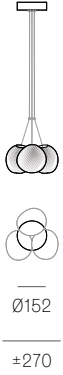

± 110 - 120mm

± Ø110 - 120mm

Image shown above 84.19 with round canopy

Series	84
Mounting	Ceiling mounted
Glass Colour	White/copper
Lamp	1W LED, 2700K, 100lm (2500K and 3000K options available) 10W Xenon, 2600K, 81lm
Coaxial Length	3000mm standard / up to 30500mm maximum Adjustable length: 84.3 - 84.7 Non-adjustable Length: 84.13 - 84.61
Canopy Finishes	84.3 - 84.7: white, black or brushed nickel canopy 84.13 - 84.61: white canopy
Materials	Blown glass, copper mesh, braided metal coaxial cable, electrical components, steel canopy
Power Supply	Integral Bocci recommends remote mounting power supplies for ease of long-term maintenance.
Environment	Indoor, dry location. IP30
Note	Every single Bocci product is handmade. Each one is variously blown, poured, carved, polished, packed and dispatched directly by us. As such, no two products are identical; they are individual, irregular expressions of our research.
Patent #	US Patent pending EU 003611144-0001 to 0004

Weight (kg)

Round

84.3	6.5
84.7	15.2
84.13	29.6
84.19	45.8
84.37	84.8
84.61	139

Certifications

ADJUSTABLE LENGTH

NON-ADJUSTABLE LENGTH

84.3 Cluster

84.7 Cluster

84.13 Cluster

84.19 Cluster

84.37 Cluster

84.61 Cluster

up to 3000 standard
up to 30500 custom

All dimensions are in millimeters (mm) unless otherwise specified.

ADJUSTABLE LENGTH

NON-ADJUSTABLE LENGTH

84.3 Cluster

84.7 Cluster

84.13 Cluster

84.19 Cluster

84.37 Cluster

84.61 Cluster

up to 3000 standard
up to 30500 custom

All dimensions are in millimeters (mm) unless otherwise specified.