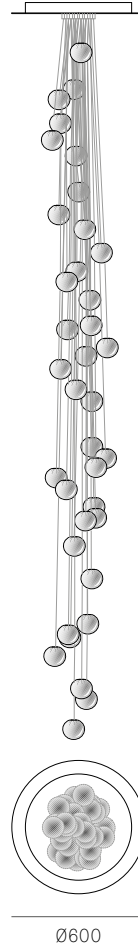

± 110 - 120mm

± Ø110 - 120mm

Image shown above 84.19 with round canopy

Series	84
Mounting	Ceiling mounted
Glass Colour	White/copper
Lamp	1W LED, 2700K, 100lm (2500K and 3000K options available) 10W Xenon, 2600K, 81lm
Coaxial Length	3000mm standard / up to 30500mm maximum Adjustable length: 84.3 - 84.7 Non-adjustable Length: 84.13 - 84.61
Canopy Finishes	84.3 - 84.7: white, black or brushed nickel canopy 84.13 - 84.61: white canopy
Materials	Blown glass, copper mesh, braided metal coaxial cable, electrical components, steel canopy
Power Supply	Integral Bocci recommends remote mounting power supplies for ease of long-term maintenance.
Environment	Indoor, dry location. IP30
Note	Every single Bocci product is handmade. Each one is variously blown, poured, carved, polished, packed and dispatched directly by us. As such, no two products are identical; they are individual, irregular expressions of our research.
Patent #	US Patent pending EU 003611144-0001 to 0004

Weight (kg)

Round

84.3	6.5
84.7	15.2
84.13	29.6
84.19	45.8
84.37	84.8
84.61	139

Certifications

ADJUSTABLE LENGTH

NON-ADJUSTABLE LENGTH

84.3 Cluster

84.7 Cluster

84.13 Cluster

84.19 Cluster

84.37 Cluster

84.61 Cluster

up to 3000 standard
up to 30500 custom

All dimensions are in millimeters (mm) unless otherwise specified.

ADJUSTABLE LENGTH

NON-ADJUSTABLE LENGTH

84.3 Cluster

84.7 Cluster

84.13 Cluster

84.19 Cluster

84.37 Cluster

84.61 Cluster

up to 3000 standard
up to 30500 custom

All dimensions are in millimeters (mm) unless otherwise specified.