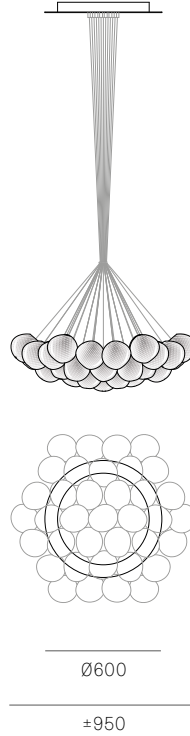

± 110 - 120mm

± Ø110 - 120mm

Image shown above 84.19 with round canopy

Series	84
Mounting	Ceiling mounted
Glass Colour	White/copper
Lamp	1W LED, 2700K, 100lm (2500K and 3000K options available) 10W Xenon, 2600K, 81lm
Coaxial Length	3000mm standard / up to 30500mm maximum Adjustable length: 84.3 - 84.7 Non-adjustable Length: 84.13 - 84.61
Canopy Finishes	84.3 - 84.7: white, black or brushed nickel canopy 84.13 - 84.61: white canopy
Materials	Blown glass, copper mesh, braided metal coaxial cable, electrical components, steel canopy
Power Supply	Integral Bocci recommends remote mounting power supplies for ease of long-term maintenance.
Environment	Indoor, dry location. IP30
Note	Every single Bocci product is handmade. Each one is variously blown, poured, carved, polished, packed and dispatched directly by us. As such, no two products are identical; they are individual, irregular expressions of our research.
Patent #	US Patent pending EU 003611144-0001 to 0004

Weight (kg)

Round

84.3	6.5
84.7	15.2
84.13	29.6
84.19	45.8
84.37	84.8
84.61	139

Certifications

ADJUSTABLE LENGTH

NON-ADJUSTABLE LENGTH

84.3 Cluster

84.7 Cluster

84.13 Cluster

84.19 Cluster

84.37 Cluster

84.61 Cluster

up to 3000 standard
up to 30500 custom

All dimensions are in millimeters (mm) unless otherwise specified.

ADJUSTABLE LENGTH

NON-ADJUSTABLE LENGTH

84.3 Cluster

84.7 Cluster

84.13 Cluster

84.19 Cluster

84.37 Cluster

84.61 Cluster

up to 3000 standard
up to 30500 custom

All dimensions are in millimeters (mm) unless otherwise specified.