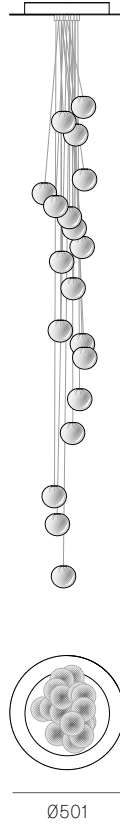

± 110 - 120mm

± Ø110 - 120mm

Image shown above 84.19 with round canopy

Series	84
Mounting	Ceiling mounted
Glass Colour	White/copper
Lamp	1W LED, 2700K, 100lm (2500K and 3000K options available) 10W Xenon, 2600K, 81lm
Coaxial Length	3000mm standard / up to 30500mm maximum Adjustable length: 84.3 - 84.7 Non-adjustable Length: 84.13 - 84.61
Canopy Finishes	84.3 - 84.7: white, black or brushed nickel canopy 84.13 - 84.61: white canopy
Materials	Blown glass, copper mesh, braided metal coaxial cable, electrical components, steel canopy
Power Supply	Integral Bocci recommends remote mounting power supplies for ease of long-term maintenance.
Environment	Indoor, dry location. IP30
Note	Every single Bocci product is handmade. Each one is variously blown, poured, carved, polished, packed and dispatched directly by us. As such, no two products are identical; they are individual, irregular expressions of our research.
Patent #	US Patent pending EU 003611144-0001 to 0004

Weight (kg)

Round

84.3	6.5
84.7	15.2
84.13	29.6
84.19	45.8
84.37	84.8
84.61	139

Certifications

ADJUSTABLE LENGTH

NON-ADJUSTABLE LENGTH

84.3 Cluster

84.7 Cluster

84.13 Cluster

84.19 Cluster

84.37 Cluster

84.61 Cluster

up to 3000 standard
up to 30500 custom

All dimensions are in millimeters (mm) unless otherwise specified.

ADJUSTABLE LENGTH

NON-ADJUSTABLE LENGTH

84.3 Cluster

84.7 Cluster

84.13 Cluster

84.19 Cluster

84.37 Cluster

84.61 Cluster

up to 3000 standard
up to 30500 custom

All dimensions are in millimeters (mm) unless otherwise specified.