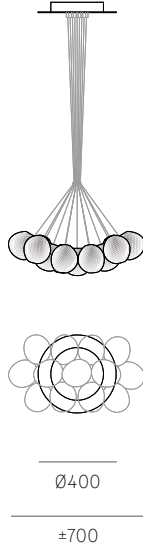

± 110 - 120mm

± Ø110 - 120mm

Image shown above 84.19 with round canopy

Series	84
Mounting	Ceiling mounted
Glass Colour	White/copper
Lamp	1W LED, 2700K, 100lm (2500K and 3000K options available) 10W Xenon, 2600K, 81lm
Coaxial Length	3000mm standard / up to 30500mm maximum Adjustable length: 84.3 - 84.7 Non-adjustable Length: 84.13 - 84.61
Canopy Finishes	84.3 - 84.7: white, black or brushed nickel canopy 84.13 - 84.61: white canopy
Materials	Blown glass, copper mesh, braided metal coaxial cable, electrical components, steel canopy
Power Supply	Integral Bocci recommends remote mounting power supplies for ease of long-term maintenance.
Environment	Indoor, dry location. IP30
Note	Every single Bocci product is handmade. Each one is variously blown, poured, carved, polished, packed and dispatched directly by us. As such, no two products are identical; they are individual, irregular expressions of our research.
Patent #	US Patent pending EU 003611144-0001 to 0004

Weight (kg)

Round

84.3	6.5
84.7	15.2
84.13	29.6
84.19	45.8
84.37	84.8
84.61	139

Certifications

ADJUSTABLE LENGTH

NON-ADJUSTABLE LENGTH

84.3 Cluster

84.7 Cluster

84.13 Cluster

84.19 Cluster

84.37 Cluster

84.61 Cluster

up to 3000 standard
up to 30500 custom

All dimensions are in millimeters (mm) unless otherwise specified.

ADJUSTABLE LENGTH

NON-ADJUSTABLE LENGTH

84.3 Cluster

84.7 Cluster

84.13 Cluster

84.19 Cluster

84.37 Cluster

84.61 Cluster

up to 3000 standard
up to 30500 custom

All dimensions are in millimeters (mm) unless otherwise specified.