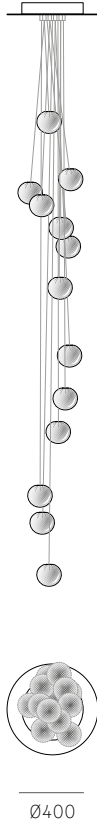

± 110 - 120mm

± Ø110 - 120mm

Image shown above 84.19 with round canopy

Series	84
Mounting	Ceiling mounted
Glass Colour	White/copper
Lamp	1W LED, 2700K, 100lm (2500K and 3000K options available) 10W Xenon, 2600K, 81lm
Coaxial Length	3000mm standard / up to 30500mm maximum Adjustable length: 84.3 - 84.7 Non-adjustable Length: 84.13 - 84.61
Canopy Finishes	84.3 - 84.7: white, black or brushed nickel canopy 84.13 - 84.61: white canopy
Materials	Blown glass, copper mesh, braided metal coaxial cable, electrical components, steel canopy
Power Supply	Integral Bocci recommends remote mounting power supplies for ease of long-term maintenance.
Environment	Indoor, dry location. IP30
Note	Every single Bocci product is handmade. Each one is variously blown, poured, carved, polished, packed and dispatched directly by us. As such, no two products are identical; they are individual, irregular expressions of our research.
Patent #	US Patent pending EU 003611144-0001 to 0004

Weight (kg)

Round

84.3	6.5
84.7	15.2
84.13	29.6
84.19	45.8
84.37	84.8
84.61	139

Certifications

ADJUSTABLE LENGTH

NON-ADJUSTABLE LENGTH

84.3 Cluster

84.7 Cluster

84.13 Cluster

84.19 Cluster

84.37 Cluster

84.61 Cluster

up to 3000 standard
up to 30500 custom

All dimensions are in millimeters (mm) unless otherwise specified.

ADJUSTABLE LENGTH

NON-ADJUSTABLE LENGTH

84.3 Cluster

84.7 Cluster

84.13 Cluster

84.19 Cluster

84.37 Cluster

84.61 Cluster

up to 3000 standard
up to 30500 custom

All dimensions are in millimeters (mm) unless otherwise specified.