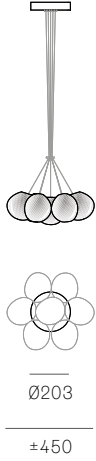

± 110 - 120mm

± Ø110 - 120mm

Image shown above 84.19 with round canopy

Series	84
Mounting	Ceiling mounted
Glass Colour	White/copper
Lamp	1W LED, 2700K, 100lm (2500K and 3000K options available) 10W Xenon, 2600K, 81lm
Coaxial Length	3000mm standard / up to 30500mm maximum Adjustable length: 84.3 - 84.7 Non-adjustable Length: 84.13 - 84.61
Canopy Finishes	84.3 - 84.7: white, black or brushed nickel canopy 84.13 - 84.61: white canopy
Materials	Blown glass, copper mesh, braided metal coaxial cable, electrical components, steel canopy
Power Supply	Integral Bocci recommends remote mounting power supplies for ease of long-term maintenance.
Environment	Indoor, dry location. IP30
Note	Every single Bocci product is handmade. Each one is variously blown, poured, carved, polished, packed and dispatched directly by us. As such, no two products are identical; they are individual, irregular expressions of our research.
Patent #	US Patent pending EU 003611144-0001 to 0004

Weight (kg)

Round

84.3	6.5
84.7	15.2
84.13	29.6
84.19	45.8
84.37	84.8
84.61	139

Certifications

ADJUSTABLE LENGTH

NON-ADJUSTABLE LENGTH

84.3 Cluster

84.7 Cluster

84.13 Cluster

84.19 Cluster

84.37 Cluster

84.61 Cluster

up to 3000 standard
up to 30500 custom

All dimensions are in millimeters (mm) unless otherwise specified.

ADJUSTABLE LENGTH

NON-ADJUSTABLE LENGTH

84.3 Cluster

84.7 Cluster

84.13 Cluster

84.19 Cluster

84.37 Cluster

84.61 Cluster

up to 3000 standard
up to 30500 custom

All dimensions are in millimeters (mm) unless otherwise specified.