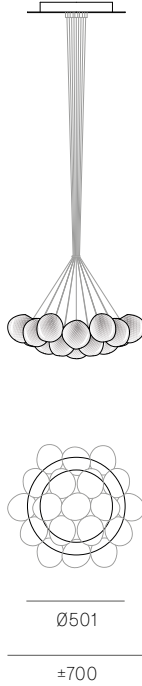

± 110 - 120mm

± Ø110 - 120mm

Image shown above 84.19 with round canopy

Series	84
Mounting	Ceiling mounted
Glass Colour	White/copper
Lamp	1W LED, 2700K, 100lm (2500K and 3000K options available) 10W Xenon, 2600K, 81lm
Coaxial Length	3000mm standard / up to 30500mm maximum Adjustable length: 84.3 - 84.7 Non-adjustable Length: 84.13 - 84.61
Canopy Finishes	84.3 - 84.7: white, black or brushed nickel canopy 84.13 - 84.61: white canopy
Materials	Blown glass, copper mesh, braided metal coaxial cable, electrical components, steel canopy
Power Supply	Integral Bocci recommends remote mounting power supplies for ease of long-term maintenance.
Environment	Indoor, dry location. IP30
Note	Every single Bocci product is handmade. Each one is variously blown, poured, carved, polished, packed and dispatched directly by us. As such, no two products are identical; they are individual, irregular expressions of our research.
Patent #	US Patent pending EU 003611144-0001 to 0004

Weight (kg)

Round

84.3	6.5
84.7	15.2
84.13	29.6
84.19	45.8
84.37	84.8
84.61	139

Certifications

ADJUSTABLE LENGTH

NON-ADJUSTABLE LENGTH

84.3 Cluster

84.7 Cluster

84.13 Cluster

84.19 Cluster

84.37 Cluster

84.61 Cluster

up to 3000 standard
up to 30500 custom

All dimensions are in millimeters (mm) unless otherwise specified.

ADJUSTABLE LENGTH

NON-ADJUSTABLE LENGTH

84.3 Cluster

84.7 Cluster

84.13 Cluster

84.19 Cluster

84.37 Cluster

84.61 Cluster

up to 3000 standard
up to 30500 custom

All dimensions are in millimeters (mm) unless otherwise specified.