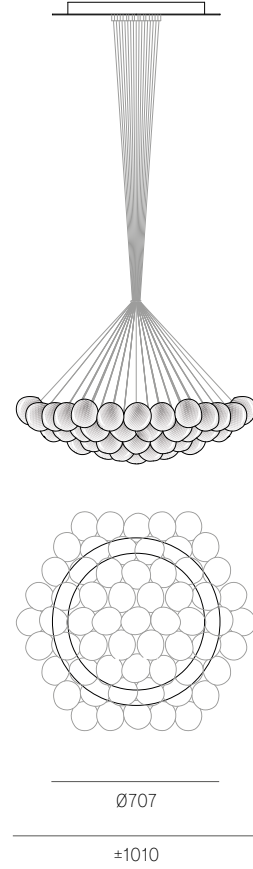

± 110 - 120mm

± Ø110 - 120mm

Image shown above 84.19 with round canopy

Series	84
Mounting	Ceiling mounted
Glass Colour	White/copper
Lamp	1W LED, 2700K, 100lm (2500K and 3000K options available) 10W Xenon, 2600K, 81lm
Coaxial Length	3000mm standard / up to 30500mm maximum Adjustable length: 84.3 - 84.7 Non-adjustable Length: 84.13 - 84.61
Canopy Finishes	84.3 - 84.7: white, black or brushed nickel canopy 84.13 - 84.61: white canopy
Materials	Blown glass, copper mesh, braided metal coaxial cable, electrical components, steel canopy
Power Supply	Integral Bocci recommends remote mounting power supplies for ease of long-term maintenance.
Environment	Indoor, dry location. IP30
Note	Every single Bocci product is handmade. Each one is variously blown, poured, carved, polished, packed and dispatched directly by us. As such, no two products are identical; they are individual, irregular expressions of our research.
Patent #	US Patent pending EU 003611144-0001 to 0004

Weight (kg)

Round

84.3	6.5
84.7	15.2
84.13	29.6
84.19	45.8
84.37	84.8
84.61	139

Certifications

ADJUSTABLE LENGTH

NON-ADJUSTABLE LENGTH

84.3 Cluster

84.7 Cluster

84.13 Cluster

84.19 Cluster

84.37 Cluster

84.61 Cluster

up to 3000 standard
up to 30500 custom

All dimensions are in millimeters (mm) unless otherwise specified.

ADJUSTABLE LENGTH

NON-ADJUSTABLE LENGTH

84.3 Cluster

84.7 Cluster

84.13 Cluster

84.19 Cluster

84.37 Cluster

84.61 Cluster

up to 3000 standard
up to 30500 custom

All dimensions are in millimeters (mm) unless otherwise specified.