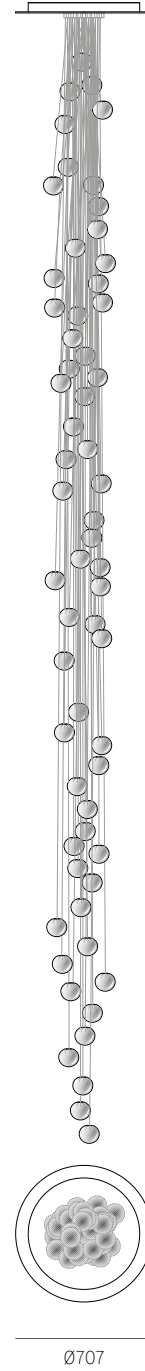

± 110 - 120mm

± Ø110 - 120mm

Image shown above 84.19 with round canopy

Series	84
Mounting	Ceiling mounted
Glass Colour	White/copper
Lamp	1W LED, 2700K, 100lm (2500K and 3000K options available) 10W Xenon, 2600K, 81lm
Coaxial Length	3000mm standard / up to 30500mm maximum Adjustable length: 84.3 - 84.7 Non-adjustable Length: 84.13 - 84.61
Canopy Finishes	84.3 - 84.7: white, black or brushed nickel canopy 84.13 - 84.61: white canopy
Materials	Blown glass, copper mesh, braided metal coaxial cable, electrical components, steel canopy
Power Supply	Integral Bocci recommends remote mounting power supplies for ease of long-term maintenance.
Environment	Indoor, dry location. IP30
Note	Every single Bocci product is handmade. Each one is variously blown, poured, carved, polished, packed and dispatched directly by us. As such, no two products are identical; they are individual, irregular expressions of our research.
Patent #	US Patent pending EU 003611144-0001 to 0004

Weight (kg)

Round

84.3	6.5
84.7	15.2
84.13	29.6
84.19	45.8
84.37	84.8
84.61	139

Certifications

ADJUSTABLE LENGTH

NON-ADJUSTABLE LENGTH

84.3 Cluster

84.7 Cluster

84.13 Cluster

84.19 Cluster

84.37 Cluster

84.61 Cluster

up to 3000 standard
up to 30500 custom

All dimensions are in millimeters (mm) unless otherwise specified.

ADJUSTABLE LENGTH

NON-ADJUSTABLE LENGTH

84.3 Cluster

84.7 Cluster

84.13 Cluster

84.19 Cluster

84.37 Cluster

84.61 Cluster

up to 3000 standard
up to 30500 custom

All dimensions are in millimeters (mm) unless otherwise specified.