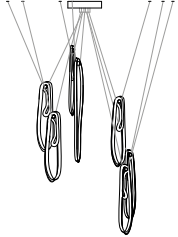

± 300 x  
500mm

± 115 - 240mm

Image shown above 87.7 without pendant anchor kit

<b>Series</b>	87
<b>Mounting</b>	Ceiling mounted
<b>Glass Colour</b>	Clear
<b>Lamp</b>	1W LED, 2700K, 100lm (2500K and 3000K options available) 10W Xenon, 2600K, 81lm
<b>Coaxial Length</b>	3000mm standard / up to 30500mm maximum Adjustable length: 87.3 - 87.7 Non-adjustable Length: 87.13 - 87.61
<b>Canopy Finishes</b>	87.3 - 87.7: white, black or brushed nickel canopy 87.13 - 87.61: white canopy
<b>Materials</b>	Blown glass, copper mesh, braided metal coaxial cable, electrical components, steel canopy
<b>Power Supply</b>	Integral  Bocci recommends remote mounting power supplies for ease of long-term maintenance.
<b>Environment</b>	Indoor, dry location. IP30
<b>Note</b>	Every single Bocci product is handmade. Each one is variously blown, poured, carved, polished, packed and dispatched directly by us. As such, no two products are identical; they are individual, irregular expressions of our research.
<b>Patent #</b>	US Patent pending EU 03611144 - 0005-0009

**Certifications**

**Weight (kg)**

Round

<b>87.3</b>	4.1
<b>87.7</b>	9.5
<b>87.13</b>	29.6
<b>87.19</b>	39
<b>87.37</b>	66
<b>87.61</b>	104

**ADJUSTABLE LENGTH**

**ADJUSTABLE LENGTH—  
PENDANT ANCHOR KIT**

**NON-ADJUSTABLE LENGTH—  
PENDANT ANCHOR KIT**

87.3 Cluster

Ø152

87.7 Cluster

Ø203

87.3 Cluster

Ø152

87.7 Cluster

Ø203

87.13 Cluster

Ø400

87.19 Cluster

Ø501

up to  
3000  
standard

up to  
30500  
custom

**NON-ADJUSTABLE LENGTH**