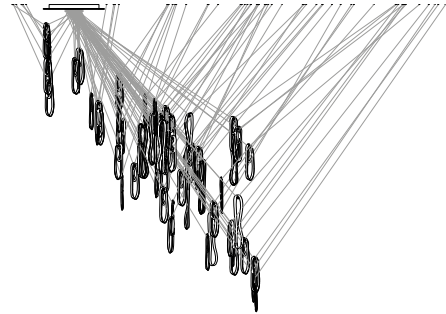

± 300 x  
500mm

± 115 - 240mm

Image shown above 87.7 without pendant anchor kit

<b>Series</b>	87
<b>Mounting</b>	Ceiling mounted
<b>Glass Colour</b>	Clear
<b>Lamp</b>	1W LED, 2700K, 100lm (2500K and 3000K options available) 10W Xenon, 2600K, 81lm
<b>Coaxial Length</b>	3000mm standard / up to 30500mm maximum Adjustable length: 87.3 - 87.7 Non-adjustable Length: 87.13 - 87.61
<b>Canopy Finishes</b>	87.3 - 87.7: white, black or brushed nickel canopy 87.13 - 87.61: white canopy
<b>Materials</b>	Blown glass, copper mesh, braided metal coaxial cable, electrical components, steel canopy
<b>Power Supply</b>	Integral  Bocci recommends remote mounting power supplies for ease of long-term maintenance.
<b>Environment</b>	Indoor, dry location. IP30
<b>Note</b>	Every single Bocci product is handmade. Each one is variously blown, poured, carved, polished, packed and dispatched directly by us. As such, no two products are identical; they are individual, irregular expressions of our research.
<b>Patent #</b>	US Patent pending EU 03611144 - 0005-0009

**NON-ADJUSTABLE LENGTH— PENDANT ANCHOR KIT**

87.13 Cluster

Ø400

87.19 Cluster

Ø501

87.37 Cluster

Ø600

87.61 Cluster

Ø700

87.37 Cluster

Ø600

87.61 Cluster

Ø707

up to  
3000  
standard

up to  
9900  
custom

All dimensions are in millimeters (mm) unless otherwise specified.