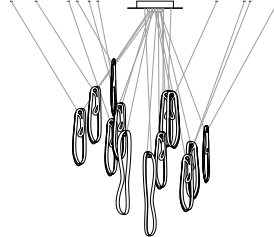

± 300 x  
500mm

± 115 - 240mm

Image shown above 87.7 without pendant anchor kit

<b>Series</b>	87
<b>Mounting</b>	Ceiling mounted
<b>Glass Colour</b>	Clear
<b>Lamp</b>	1W LED, 2700K, 100lm (2500K and 3000K options available) 10W Xenon, 2600K, 81lm
<b>Coaxial Length</b>	3000mm standard / up to 30500mm maximum Adjustable length: 87.3 - 87.7 Non-adjustable Length: 87.13 - 87.61
<b>Canopy Finishes</b>	87.3 - 87.7: white, black or brushed nickel canopy 87.13 - 87.61: white canopy
<b>Materials</b>	Blown glass, copper mesh, braided metal coaxial cable, electrical components, steel canopy
<b>Power Supply</b>	Integral  Bocci recommends remote mounting power supplies for ease of long-term maintenance.
<b>Environment</b>	Indoor, dry location. IP30
<b>Note</b>	Every single Bocci product is handmade. Each one is variously blown, poured, carved, polished, packed and dispatched directly by us. As such, no two products are identical; they are individual, irregular expressions of our research.
<b>Patent #</b>	US Patent pending EU 03611144 - 0005-0009

**Certifications**

**Weight (kg)**

Round

<b>87.3</b>	4.1
<b>87.7</b>	9.5
<b>87.13</b>	29.6
<b>87.19</b>	39
<b>87.37</b>	66
<b>87.61</b>	104

**ADJUSTABLE LENGTH**

**ADJUSTABLE LENGTH—  
PENDANT ANCHOR KIT**

**NON-ADJUSTABLE LENGTH—  
PENDANT ANCHOR KIT**

87.3 Cluster

Ø152

87.7 Cluster

Ø203

87.3 Cluster

Ø152

87.7 Cluster

Ø203

87.13 Cluster

Ø400

87.19 Cluster

Ø501

up to  
3000  
standard

up to  
30500  
custom

**NON-ADJUSTABLE LENGTH**