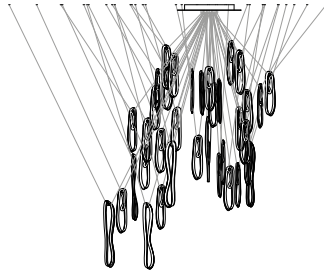

± 300 x  
500mm

± 115 - 240mm

Image shown above 87.7 without pendant anchor kit

<b>Series</b>	87
<b>Mounting</b>	Ceiling mounted
<b>Glass Colour</b>	Clear
<b>Lamp</b>	1W LED, 2700K, 100lm (2500K and 3000K options available) 10W Xenon, 2600K, 81lm
<b>Coaxial Length</b>	3000mm standard / up to 30500mm maximum Adjustable length: 87.3 - 87.7 Non-adjustable Length: 87.13 - 87.61
<b>Canopy Finishes</b>	87.3 - 87.7: white, black or brushed nickel canopy 87.13 - 87.61: white canopy
<b>Materials</b>	Blown glass, copper mesh, braided metal coaxial cable, electrical components, steel canopy
<b>Power Supply</b>	Integral  Bocci recommends remote mounting power supplies for ease of long-term maintenance.
<b>Environment</b>	Indoor, dry location. IP30
<b>Note</b>	Every single Bocci product is handmade. Each one is variously blown, poured, carved, polished, packed and dispatched directly by us. As such, no two products are identical; they are individual, irregular expressions of our research.
<b>Patent #</b>	US Patent pending EU 03611144 - 0005-0009

Ø203

87.13 Cluster

Ø400

87.19 Cluster

Ø501

up to  
3000  
standard

up to  
30500  
custom

**NON-ADJUSTABLE LENGTH**

**NON-ADJUSTABLE LENGTH— PENDANT ANCHOR KIT**

87.13 Cluster

Ø400

87.19 Cluster

Ø501

87.37 Cluster

Ø600

87.61 Cluster

Ø700

87.37 Cluster

Ø600

87.61 Cluster

Ø707

up to  
3000  
standard

up to  
9900  
custom

All dimensions are in millimeters (mm) unless otherwise specified.