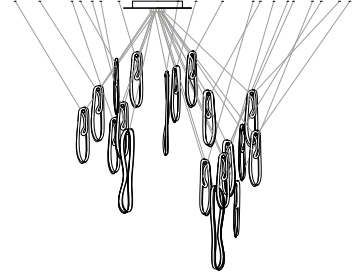

± 300 x  
500mm

± 115 - 240mm

Image shown above 87.7 without pendant anchor kit

<b>Series</b>	87
<b>Mounting</b>	Ceiling mounted
<b>Glass Colour</b>	Clear
<b>Lamp</b>	1W LED, 2700K, 100lm (2500K and 3000K options available) 10W Xenon, 2600K, 81lm
<b>Coaxial Length</b>	3000mm standard / up to 30500mm maximum Adjustable length: 87.3 - 87.7 Non-adjustable Length: 87.13 - 87.61
<b>Canopy Finishes</b>	87.3 - 87.7: white, black or brushed nickel canopy 87.13 - 87.61: white canopy
<b>Materials</b>	Blown glass, copper mesh, braided metal coaxial cable, electrical components, steel canopy
<b>Power Supply</b>	Integral  Bocci recommends remote mounting power supplies for ease of long-term maintenance.
<b>Environment</b>	Indoor, dry location. IP30
<b>Note</b>	Every single Bocci product is handmade. Each one is variously blown, poured, carved, polished, packed and dispatched directly by us. As such, no two products are identical; they are individual, irregular expressions of our research.
<b>Patent #</b>	US Patent pending EU 03611144 - 0005-0009

**Certifications**

**Weight (kg)**

Round

<b>87.3</b>	4.1
<b>87.7</b>	9.5
<b>87.13</b>	29.6
<b>87.19</b>	39
<b>87.37</b>	66
<b>87.61</b>	104

**ADJUSTABLE LENGTH**

**ADJUSTABLE LENGTH—  
PENDANT ANCHOR KIT**

**NON-ADJUSTABLE LENGTH—  
PENDANT ANCHOR KIT**

87.3 Cluster

Ø152

87.7 Cluster

Ø203

87.3 Cluster

Ø152

87.7 Cluster

Ø203

87.13 Cluster

Ø400

87.19 Cluster

Ø501

up to  
3000  
standard

up to  
30500  
custom

**NON-ADJUSTABLE LENGTH**