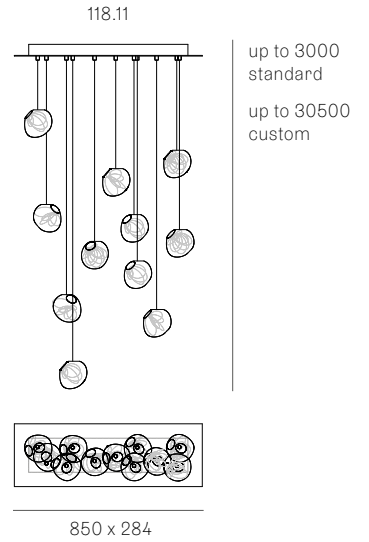

Image shown above 118.11 with round canopy

± Ø130 - 146mm

Series	118
Mounting	Ceiling mounted
Glass Colours	White
Lamp	1W LED, 2700K, 100lm (2500K and 3000K options available)
Coaxial Length	3000mm standard / up to 30500mm maximum Adjustable length: 118.1 - 118.9 Non-adjustable length: 118.11 - 118.28
Canopy Finishes	118.1 - 118.7: white, black or brushed nickel canopy 118.9 - 118.28: white canopy
Materials	Blown glass, braided metal coaxial cable, electrical components, steel canopy
Power Supply	Integral Remote mounted for 118.1m Bocci recommends remote mounting power supplies for ease of long-term maintenance.
Environment	Indoor, dry location. IP30
Note	Every single Bocci product is handmade. Each one is variously blown, poured, carved, polished, packed and dispatched directly by us. As such, no two products are identical; they are individual, irregular expressions of our research.
Patent #	Worldwide patents pending.

Certifications

Weight (kg)

Round

118.1	3.3
118.3	9.7
118.5	16.1
118.7	22.4
118.11	42.7
118.20	76.5

Square

118.11	42.7
118.16	62.5
118.28	102

Rectangle

118.9	33.7
118.11	42.7
118.16	62.5
118.20	76.5
118.28	102

ADJUSTABLE LENGTH

NON-ADJUSTABLE LENGTH

NON-ADJUSTABLE LENGTH

Best practices for wiring multiple single pendant fixtures with remote mounted power supplies:

- Multiple single pendant fixtures should be wired in parallel. DO NOT wire in series.
- Bocci recommends a home run line for each fixture location to avoid significant voltage drop.
- Calculations for distance to the power supply, or required wire gauge in order to avoid voltage drop, are the responsibility of the installing party.

All dimensions are in millimeters (mm) unless otherwise specified.