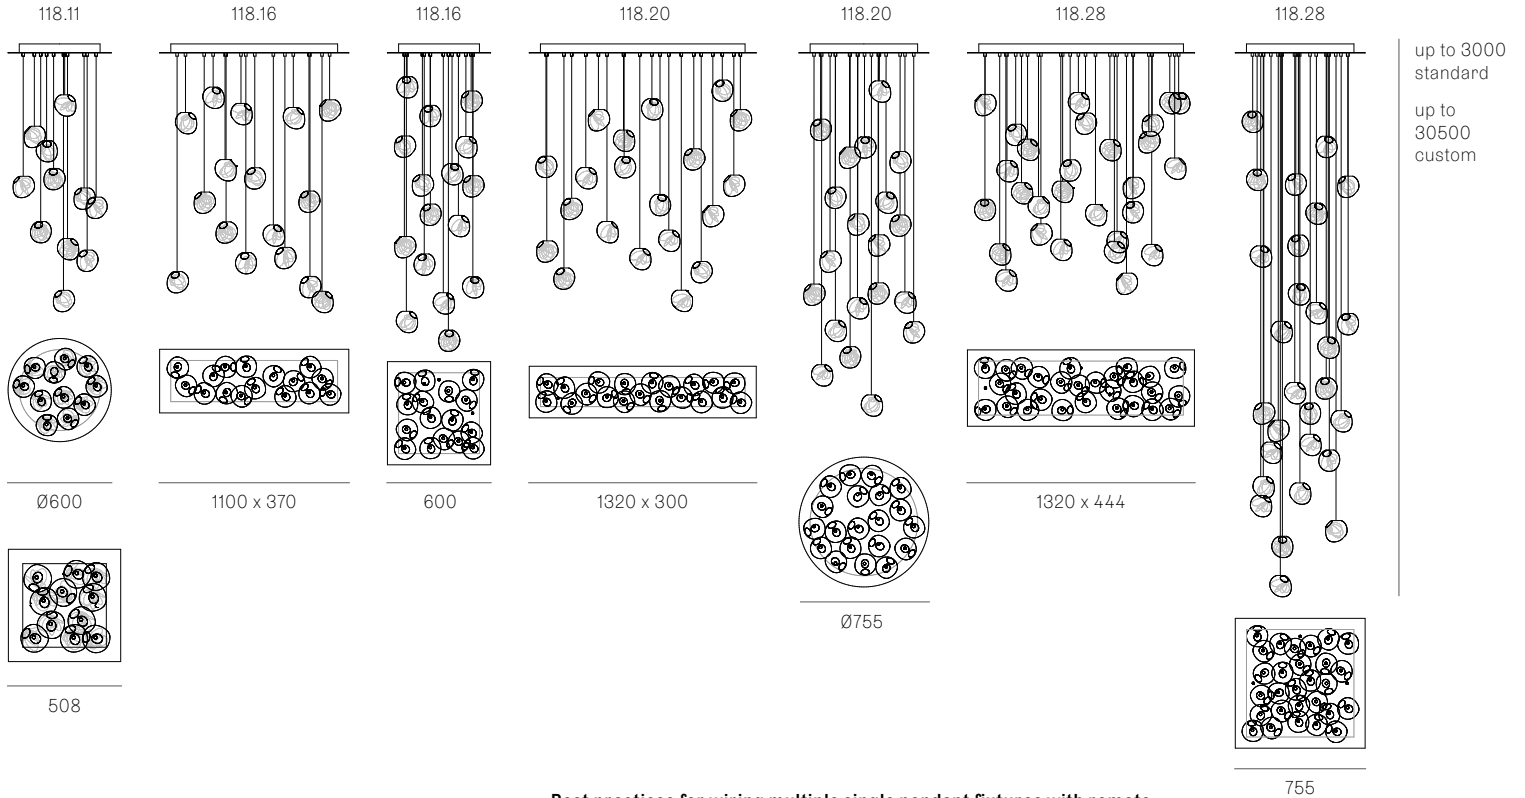

Image shown above 118.11 with round canopy

± Ø130 - 146mm

Series	118
Mounting	Ceiling mounted
Glass Colours	White
Lamp	1W LED, 2700K, 100lm (2500K and 3000K options available)
Coaxial Length	3000mm standard / up to 30500mm maximum Adjustable length: 118.1 - 118.9 Non-adjustable length: 118.11 - 118.28
Canopy Finishes	118.1 - 118.7: white, black or brushed nickel canopy 118.9 - 118.28: white canopy
Materials	Blown glass, braided metal coaxial cable, electrical components, steel canopy
Power Supply	Integral Remote mounted for 118.1m Bocci recommends remote mounting power supplies for ease of long-term maintenance.
Environment	Indoor, dry location. IP30
Note	Every single Bocci product is handmade. Each one is variously blown, poured, carved, polished, packed and dispatched directly by us. As such, no two products are identical; they are individual, irregular expressions of our research.
Patent #	Worldwide patents pending.

Certifications

Weight (kg)

Round

118.1	3.3
118.3	9.7
118.5	16.1
118.7	22.4
118.11	42.7
118.20	76.5

Square

118.11	42.7
118.16	62.5
118.28	102

Rectangle

118.9	33.7
118.11	42.7
118.16	62.5
118.20	76.5
118.28	102

ADJUSTABLE LENGTH

NON-ADJUSTABLE LENGTH

NON-ADJUSTABLE LENGTH

Best practices for wiring multiple single pendant fixtures with remote mounted power supplies:

- Multiple single pendant fixtures should be wired in parallel. DO NOT wire in series.
- Bocci recommends a home run line for each fixture location to avoid significant voltage drop.
- Calculations for distance to the power supply, or required wire gauge in order to avoid voltage drop, are the responsibility of the installing party.

All dimensions are in millimeters (mm) unless otherwise specified.