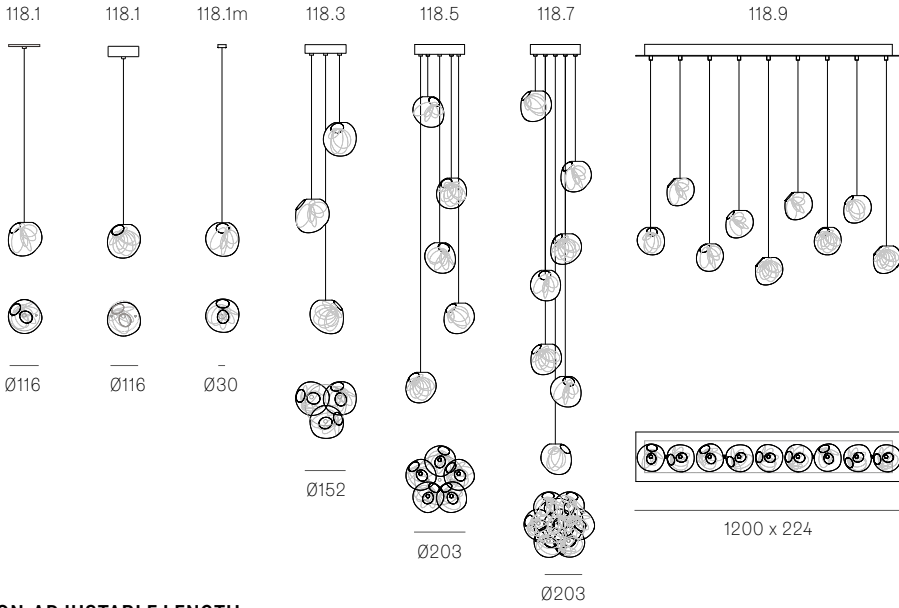

Image shown above 118.11 with round canopy

± Ø130 - 146mm

Series	118
Mounting	Ceiling mounted
Glass Colours	White
Lamp	1W LED, 2700K, 100lm (2500K and 3000K options available)
Coaxial Length	3000mm standard / up to 30500mm maximum Adjustable length: 118.1 - 118.9 Non-adjustable length: 118.11 - 118.28
Canopy Finishes	118.1 - 118.7: white, black or brushed nickel canopy 118.9 - 118.28: white canopy
Materials	Blown glass, braided metal coaxial cable, electrical components, steel canopy
Power Supply	Integral Remote mounted for 118.1m Bocci recommends remote mounting power supplies for ease of long-term maintenance.
Environment	Indoor, dry location. IP30
Note	Every single Bocci product is handmade. Each one is variously blown, poured, carved, polished, packed and dispatched directly by us. As such, no two products are identical; they are individual, irregular expressions of our research.
Patent #	Worldwide patents pending.

Certifications

Weight (kg)

Round

118.1	3.3
118.3	9.7
118.5	16.1
118.7	22.4
118.11	42.7
118.20	76.5

Square

118.11	42.7
118.16	62.5
118.28	102

Rectangle

118.9	33.7
118.11	42.7
118.16	62.5
118.20	76.5
118.28	102

ADJUSTABLE LENGTH

NON-ADJUSTABLE LENGTH

NON-ADJUSTABLE LENGTH

Best practices for wiring multiple single pendant fixtures with remote mounted power supplies:

- Multiple single pendant fixtures should be wired in parallel. DO NOT wire in series.
- Bocci recommends a home run line for each fixture location to avoid significant voltage drop.
- Calculations for distance to the power supply, or required wire gauge in order to avoid voltage drop, are the responsibility of the installing party.

All dimensions are in millimeters (mm) unless otherwise specified.