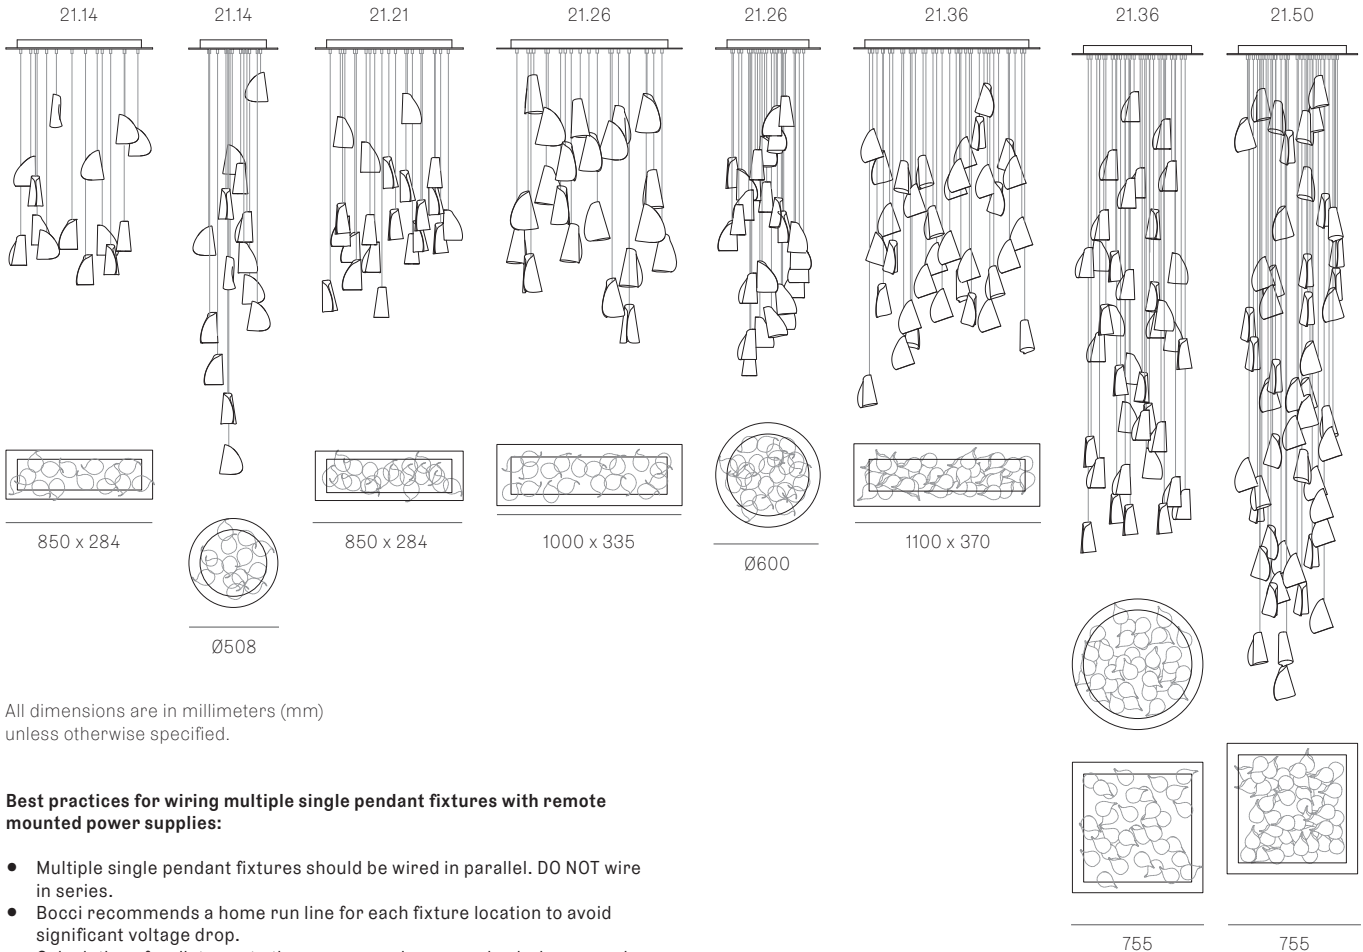

Image shown above 21.3 with round canopy

Series	21
Mounting	Ceiling mounted
Glass Colour	White
Lamp	1W LED, 2700K, 100lm (2500K and 3000K options available) 20W Xenon, 2600K, 196lm
Coaxial Length	3000mm standard / up to 30500mm maximum Adjustable length: 21.1 - 21.7 Non-adjustable length: 21.11 - 21.50
Canopy Finish	21.1 - 21.7: white, black or brushed nickel canopy 21.11 - 21.50: white canopy
Material	Porcelain, blown borosilicate glass, braided metal coaxial cable, electrical components, steel canopy
Power Supply	Integral Remote mounted for 21.1m Bocci recommends remote mounting power supplies for ease of long-term maintenance.
Environment	Indoor, dry location. IP30
Note	Every single Bocci product is handmade. Each one is variously blown, poured, carved, polished, packed and dispatched directly by us. As such, no two products are identical; they are individual, irregular expressions of our research.
Patent #	Worldwide patents issued and pending.

Certifications

Weight (kg)

Round

21.1	0.5
21.3	1.8
21.5	3
21.7	4.1
21.14	17.7
21.26	25
21.36	28
21.37	26.8

Square

21.11	16.1
21.36	32.5
21.50	37.3

Rectangle

21.11	16.1
21.14	17.7
21.21	18.6
21.26	25
21.36	28.4

ADJUSTABLE LENGTH

NON-ADJUSTABLE LENGTH

NON-ADJUSTABLE LENGTH

All dimensions are in millimeters (mm) unless otherwise specified.

Best practices for wiring multiple single pendant fixtures with remote mounted power supplies: