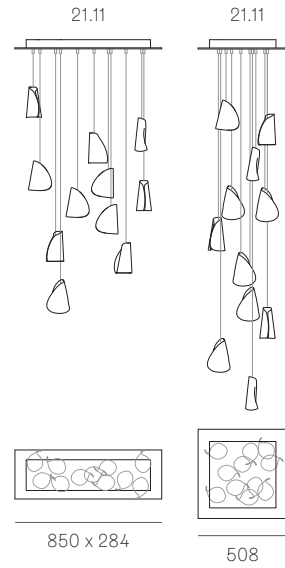

Image shown above 21.3 with round canopy

Series	21
Mounting	Ceiling mounted
Glass Colour	White
Lamp	1W LED, 2700K, 100lm (2500K and 3000K options available) 20W Xenon, 2600K, 196lm
Coaxial Length	3000mm standard / up to 30500mm maximum Adjustable length: 21.1 - 21.7 Non-adjustable length: 21.11 - 21.50
Canopy Finish	21.1 - 21.7: white, black or brushed nickel canopy 21.11 - 21.50: white canopy
Material	Porcelain, blown borosilicate glass, braided metal coaxial cable, electrical components, steel canopy
Power Supply	Integral Remote mounted for 21.1m Bocci recommends remote mounting power supplies for ease of long-term maintenance.
Environment	Indoor, dry location. IP30
Note	Every single Bocci product is handmade. Each one is variously blown, poured, carved, polished, packed and dispatched directly by us. As such, no two products are identical; they are individual, irregular expressions of our research.
Patent #	Worldwide patents issued and pending.

Certifications

Weight (kg)

Round

21.1	0.5
21.3	1.8
21.5	3
21.7	4.1
21.14	17.7
21.26	25
21.36	28
21.37	26.8

Square

21.11	16.1
21.36	32.5
21.50	37.3

Rectangle

21.11	16.1
21.14	17.7
21.21	18.6
21.26	25
21.36	28.4

ADJUSTABLE LENGTH

NON-ADJUSTABLE LENGTH

NON-ADJUSTABLE LENGTH

All dimensions are in millimeters (mm) unless otherwise specified.

Best practices for wiring multiple single pendant fixtures with remote mounted power supplies: