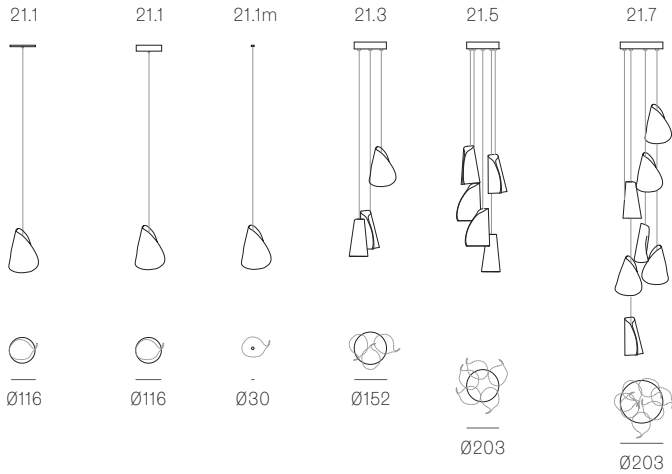

Image shown above 21.3 with round canopy

Series	21
Mounting	Ceiling mounted
Glass Colour	White
Lamp	1W LED, 2700K, 100lm (2500K and 3000K options available) 20W Xenon, 2600K, 196lm
Coaxial Length	3000mm standard / up to 30500mm maximum Adjustable length: 21.1 - 21.7 Non-adjustable length: 21.11 - 21.50
Canopy Finish	21.1 - 21.7: white, black or brushed nickel canopy 21.11 - 21.50: white canopy
Material	Porcelain, blown borosilicate glass, braided metal coaxial cable, electrical components, steel canopy
Power Supply	Integral Remote mounted for 21.1m Bocci recommends remote mounting power supplies for ease of long-term maintenance.
Environment	Indoor, dry location. IP30
Note	Every single Bocci product is handmade. Each one is variously blown, poured, carved, polished, packed and dispatched directly by us. As such, no two products are identical; they are individual, irregular expressions of our research.
Patent #	Worldwide patents issued and pending.

Certifications

Weight (kg)

Round

21.1	0.5
21.3	1.8
21.5	3
21.7	4.1
21.14	17.7
21.26	25
21.36	28
21.37	26.8

Square

21.11	16.1
21.36	32.5
21.50	37.3

Rectangle

21.11	16.1
21.14	17.7
21.21	18.6
21.26	25
21.36	28.4

ADJUSTABLE LENGTH

NON-ADJUSTABLE LENGTH

NON-ADJUSTABLE LENGTH

All dimensions are in millimeters (mm) unless otherwise specified.

Best practices for wiring multiple single pendant fixtures with remote mounted power supplies:

- Multiple single pendant fixtures should be wired in parallel. DO NOT wire in series.
- Bocci recommends a home run line for each fixture location to avoid significant voltage drop.
- Calculations for distance to the power supply, or required wire gauge in order to avoid voltage drop, are the responsibility of the installing party.