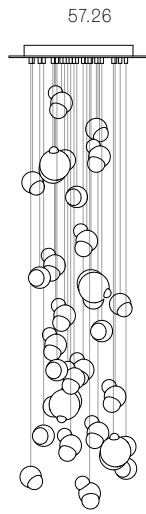

Image shown above 57.11 with rectangular canopy

± 100 - 150mm

Series	57
Mounting	Ceiling mounted
Glass Colours	Grey, white opaline, light mirror, dark mirror
Lamp	1W LED, 2700K, 100lm (2500K and 3000K options available)
Coaxial Length	3000mm standard / up to 30500mm maximum Adjustable length: 57.1 - 57.7 Non-adjustable length: 57.11 - 57.36
Canopy Finishes	57.1 - 57.7: white, black or brushed nickel canopy 57.11 - 57.36: white canopy
Materials	Blown and dipped glass, cast borosilicate glass cap, braided metal coaxial cable, electrical components, steel canopy
Power Supply	Integral Remote mounted for 57.1m Bocci recommends remote mounting power supplies for ease of long-term maintenance.
Environment	Indoor, dry location. IP30
Note	Every single Bocci product is handmade. Each one is variously blown, poured, carved, polished, packed and dispatched directly by us. As such, no two products are identical; they are individual, irregular expressions of our research.
Patent #	US D796732 EU 002268581-0001 to 0006

Weight (kg)

Round

57.1	1.5
57.3	5
57.5	8
57.7	11
57.14	27
57.26	47
57.36	66

Square

57.11	24
57.26	49
57.36	56

Rectangle

57.11	24
57.14	29
57.20	42
57.26	49
57.36	65

ADJUSTABLE LENGTH

NON-ADJUSTABLE LENGTH

Best practices for wiring multiple single pendant fixtures with remote mounted power supplies:

- Multiple single pendant fixtures should be wired in parallel. DO NOT wire in series.
- Bocci recommends a home run line for each fixture location to avoid significant voltage drop.
- Calculations for distance to the power supply, or required wire guage in order to avoid voltage drop, are the responsibility of the installing party.

All dimensions are in millimeters (mm) unless otherwise specified.

NON-ADJUSTABLE LENGTH

1000 x 335

600

1100 x 370

755

up to 3000
standard
up to 30500
custom

All dimensions are in millimeters (mm) unless otherwise specified.