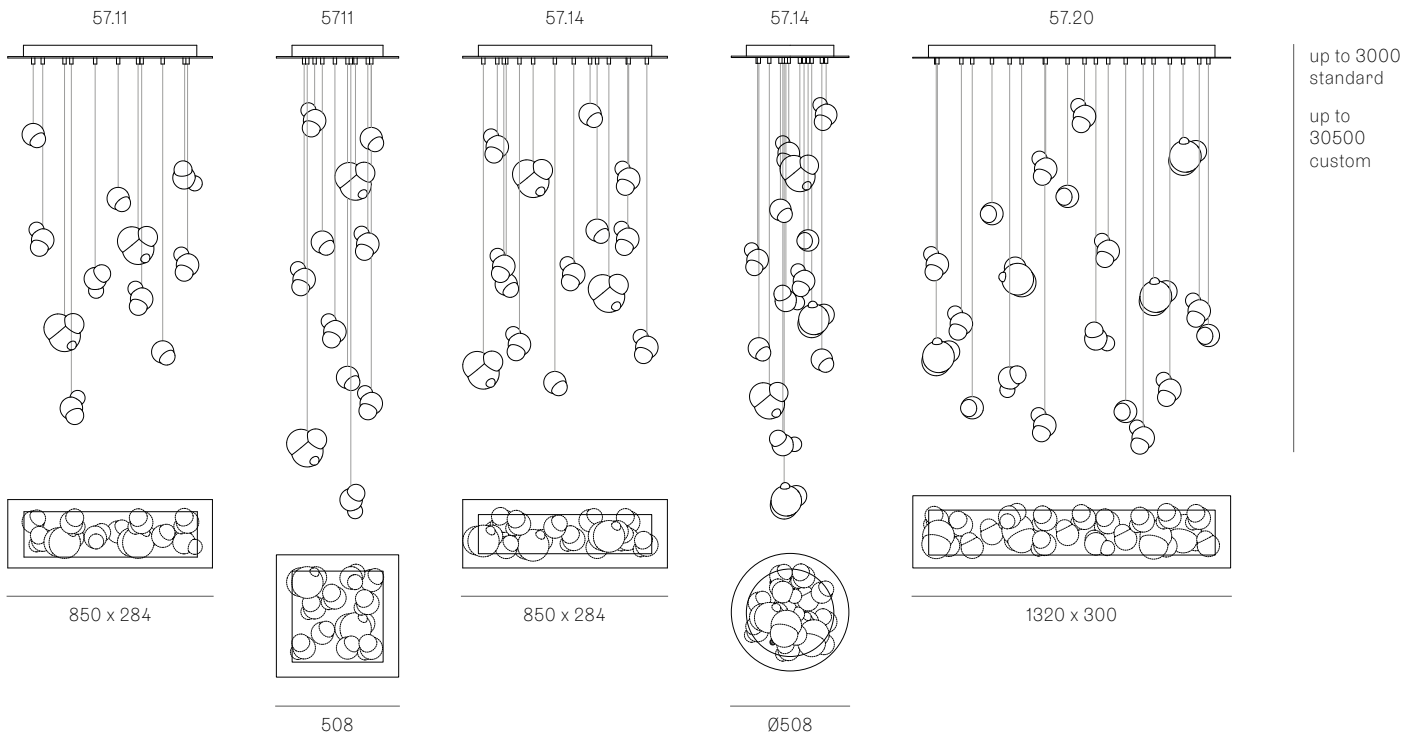

Image shown above 57.11 with rectangular canopy

± 100 - 150mm

Series	57
Mounting	Ceiling mounted
Glass Colours	Grey, white opaline, light mirror, dark mirror
Lamp	1W LED, 2700K, 100lm (2500K and 3000K options available)
Coaxial Length	3000mm standard / up to 30500mm maximum Adjustable length: 57.1 - 57.7 Non-adjustable length: 57.11 - 57.36
Canopy Finishes	57.1 - 57.7: white, black or brushed nickel canopy 57.11 - 57.36: white canopy
Materials	Blown and dipped glass, cast borosilicate glass cap, braided metal coaxial cable, electrical components, steel canopy
Power Supply	Integral Remote mounted for 57.1m Bocci recommends remote mounting power supplies for ease of long-term maintenance.
Environment	Indoor, dry location. IP30
Note	Every single Bocci product is handmade. Each one is variously blown, poured, carved, polished, packed and dispatched directly by us. As such, no two products are identical; they are individual, irregular expressions of our research.
Patent #	US D796732 EU 002268581-0001 to 0006

Weight (kg)

Round

57.1	1.5
57.3	5
57.5	8
57.7	11
57.14	27
57.26	47
57.36	66

Square

57.11	24
57.26	49
57.36	56

Rectangle

57.11	24
57.14	29
57.20	42
57.26	49
57.36	65

ADJUSTABLE LENGTH

NON-ADJUSTABLE LENGTH

Best practices for wiring multiple single pendant fixtures with remote mounted power supplies:

- Multiple single pendant fixtures should be wired in parallel. DO NOT wire in series.
- Bocci recommends a home run line for each fixture location to avoid significant voltage drop.
- Calculations for distance to the power supply, or required wire guage in order to avoid voltage drop, are the responsibility of the installing party.

All dimensions are in millimeters (mm) unless otherwise specified.

NON-ADJUSTABLE LENGTH

1000 x 335

600

1100 x 370

755

up to 3000
standard
up to 30500
custom

All dimensions are in millimeters (mm) unless otherwise specified.