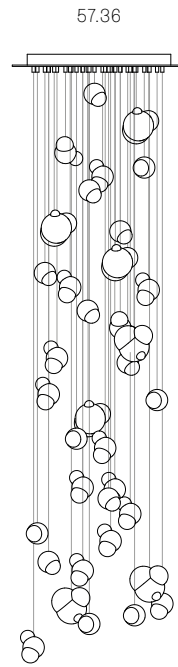

Image shown above 57.11 with rectangular canopy

± 100 - 150mm

Series	57
Mounting	Ceiling mounted
Glass Colours	Grey, white opaline, light mirror, dark mirror
Lamp	1W LED, 2700K, 100lm (2500K and 3000K options available)
Coaxial Length	3000mm standard / up to 30500mm maximum Adjustable length: 57.1 - 57.7 Non-adjustable length: 57.11 - 57.36
Canopy Finishes	57.1 - 57.7: white, black or brushed nickel canopy 57.11 - 57.36: white canopy
Materials	Blown and dipped glass, cast borosilicate glass cap, braided metal coaxial cable, electrical components, steel canopy
Power Supply	Integral Remote mounted for 57.1m Bocci recommends remote mounting power supplies for ease of long-term maintenance.
Environment	Indoor, dry location. IP30
Note	Every single Bocci product is handmade. Each one is variously blown, poured, carved, polished, packed and dispatched directly by us. As such, no two products are identical; they are individual, irregular expressions of our research.
Patent #	US D796732 EU 002268581-0001 to 0006

Weight (kg)

Round

57.1	1.5
57.3	5
57.5	8
57.7	11
57.14	27
57.26	47
57.36	66

Square

57.11	24
57.26	49
57.36	56

Rectangle

57.11	24
57.14	29
57.20	42
57.26	49
57.36	65

ADJUSTABLE LENGTH

NON-ADJUSTABLE LENGTH

Best practices for wiring multiple single pendant fixtures with remote mounted power supplies:

- Multiple single pendant fixtures should be wired in parallel. DO NOT wire in series.
- Bocci recommends a home run line for each fixture location to avoid significant voltage drop.
- Calculations for distance to the power supply, or required wire guage in order to avoid voltage drop, are the responsibility of the installing party.

All dimensions are in millimeters (mm) unless otherwise specified.

NON-ADJUSTABLE LENGTH

1000 x 335

600

1100 x 370

755

up to 3000
standard
up to 30500
custom

All dimensions are in millimeters (mm) unless otherwise specified.