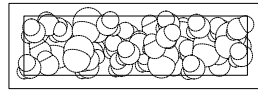

Image shown above 57.11 with rectangular canopy

± 100 - 150mm

Series	57
Mounting	Ceiling mounted
Glass Colours	Grey, white opaline, light mirror, dark mirror
Lamp	1W LED, 2700K, 100lm (2500K and 3000K options available)
Coaxial Length	3000mm standard / up to 30500mm maximum Adjustable length: 57.1 - 57.7 Non-adjustable length: 57.11 - 57.36
Canopy Finishes	57.1 - 57.7: white, black or brushed nickel canopy 57.11 - 57.36: white canopy
Materials	Blown and dipped glass, cast borosilicate glass cap, braided metal coaxial cable, electrical components, steel canopy
Power Supply	Integral Remote mounted for 57.1m Bocci recommends remote mounting power supplies for ease of long-term maintenance.
Environment	Indoor, dry location. IP30
Note	Every single Bocci product is handmade. Each one is variously blown, poured, carved, polished, packed and dispatched directly by us. As such, no two products are identical; they are individual, irregular expressions of our research.
Patent #	US D796732 EU 002268581-0001 to 0006

All dimensions are in millimeters (mm) unless otherwise specified.

NON-ADJUSTABLE LENGTH

1000 x 335

600

1100 x 370

755

up to 3000
standard
up to 30500
custom

All dimensions are in millimeters (mm) unless otherwise specified.