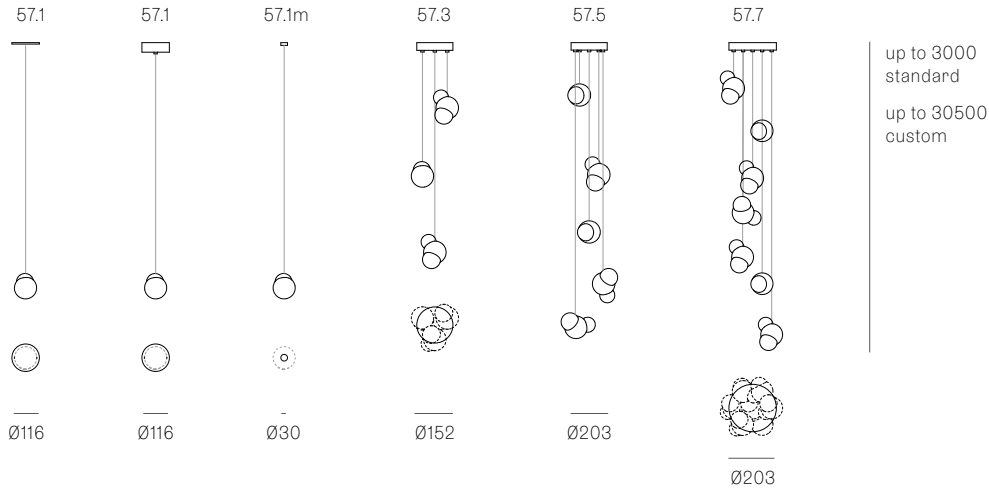

Image shown above 57.11 with rectangular canopy

± 100 - 150mm

Series	57
Mounting	Ceiling mounted
Glass Colours	Grey, white opaline, light mirror, dark mirror
Lamp	1W LED, 2700K, 100lm (2500K and 3000K options available)
Coaxial Length	3000mm standard / up to 30500mm maximum Adjustable length: 57.1 - 57.7 Non-adjustable length: 57.11 - 57.36
Canopy Finishes	57.1 - 57.7: white, black or brushed nickel canopy 57.11 - 57.36: white canopy
Materials	Blown and dipped glass, cast borosilicate glass cap, braided metal coaxial cable, electrical components, steel canopy
Power Supply	Integral Remote mounted for 57.1m Bocci recommends remote mounting power supplies for ease of long-term maintenance.
Environment	Indoor, dry location. IP30
Note	Every single Bocci product is handmade. Each one is variously blown, poured, carved, polished, packed and dispatched directly by us. As such, no two products are identical; they are individual, irregular expressions of our research.
Patent #	US D796732 EU 002268581-0001 to 0006

Weight (kg)

Round

57.1	1.5
57.3	5
57.5	8
57.7	11
57.14	27
57.26	47
57.36	66

Square

57.11	24
57.26	49
57.36	56

Rectangle

57.11	24
57.14	29
57.20	42
57.26	49
57.36	65

ADJUSTABLE LENGTH

NON-ADJUSTABLE LENGTH

Best practices for wiring multiple single pendant fixtures with remote mounted power supplies:

- Multiple single pendant fixtures should be wired in parallel. DO NOT wire in series.
- Bocci recommends a home run line for each fixture location to avoid significant voltage drop.
- Calculations for distance to the power supply, or required wire guage in order to avoid voltage drop, are the responsibility of the installing party.

All dimensions are in millimeters (mm) unless otherwise specified.

NON-ADJUSTABLE LENGTH

1000 x 335

600

1100 x 370

755

up to 3000
standard
up to 30500
custom

All dimensions are in millimeters (mm) unless otherwise specified.