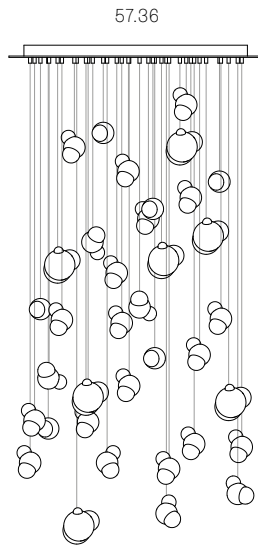

Image shown above 57.11 with rectangular canopy

± 100 - 150mm

Series	57
Mounting	Ceiling mounted
Glass Colours	Grey, white opaline, light mirror, dark mirror
Lamp	1W LED, 2700K, 100lm (2500K and 3000K options available)
Coaxial Length	3000mm standard / up to 30500mm maximum Adjustable length: 57.1 - 57.7 Non-adjustable length: 57.11 - 57.36
Canopy Finishes	57.1 - 57.7: white, black or brushed nickel canopy 57.11 - 57.36: white canopy
Materials	Blown and dipped glass, cast borosilicate glass cap, braided metal coaxial cable, electrical components, steel canopy
Power Supply	Integral Remote mounted for 57.1m Bocci recommends remote mounting power supplies for ease of long-term maintenance.
Environment	Indoor, dry location. IP30
Note	Every single Bocci product is handmade. Each one is variously blown, poured, carved, polished, packed and dispatched directly by us. As such, no two products are identical; they are individual, irregular expressions of our research.
Patent #	US D796732 EU 002268581-0001 to 0006

Weight (kg)

Round

57.1	1.5
57.3	5
57.5	8
57.7	11
57.14	27
57.26	47
57.36	66

Square

57.11	24
57.26	49
57.36	56

Rectangle

57.11	24
57.14	29
57.20	42
57.26	49
57.36	65

ADJUSTABLE LENGTH

NON-ADJUSTABLE LENGTH

Best practices for wiring multiple single pendant fixtures with remote mounted power supplies:

- Multiple single pendant fixtures should be wired in parallel. DO NOT wire in series.
- Bocci recommends a home run line for each fixture location to avoid significant voltage drop.
- Calculations for distance to the power supply, or required wire guage in order to avoid voltage drop, are the responsibility of the installing party.

All dimensions are in millimeters (mm) unless otherwise specified.

NON-ADJUSTABLE LENGTH

1000 x 335

600

1100 x 370

755

up to 3000
standard
up to 30500
custom

All dimensions are in millimeters (mm) unless otherwise specified.