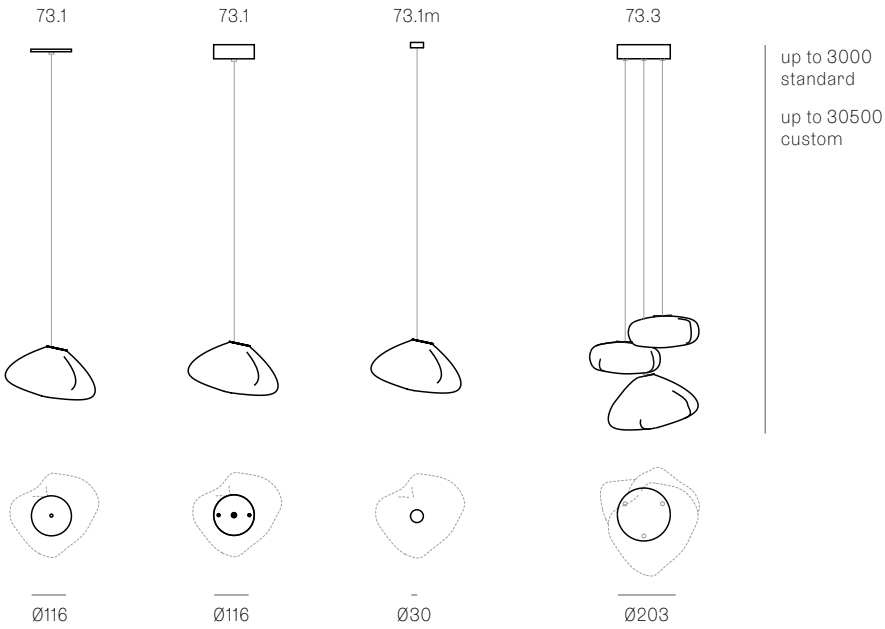

Image shown above 73.20 with round canopy

Series	73
Mounting	Ceiling mounted
Glass Colours	Clear, grey 1, grey 2, grey 3
Lamp	1W LED, 2700K, 100lm (2500K and 3000K options available) 10W Xenon, 2600K, 81lm
Coaxial Length	3000mm standard / up to 30500mm maximum Adjustable length: 73.1 - 73.3 Non-adjustable length: 73.8 - 73.20
Canopy Finishes	73.1 - 73.3: white, black or brushed nickel canopy 73.8 - 73.20: white canopy
Materials	Blown glass, braided metal coaxial cable, electrical components, steel canopy
Power Supply	Integral Remote mounted for 73.1m Bocci recommends remote mounting power supplies for ease of long-term maintenance.
Environment	Indoor, dry location. IP30
Note	Every single Bocci product is handmade. Each one is variously blown, poured, carved, polished, packed and dispatched directly by us. As such, no two products are identical; they are individual, irregular expressions of our research.
Patent #	US D762,323 S EU 002633230-0001 - 0003

Certifications

Weight (kg)

	
Round	Rectangle
<u>73.1</u> 2.7	<u>73.8</u> 32
<u>73.3</u> 8	<u>73.11</u> 40
<u>73.8</u> 33	<u>73.20</u> 68
<u>73.11</u> 43	
<u>73.20</u> 69	
 	
Square	
<u>73.20</u> 75	

ADJUSTABLE LENGTH

NON-ADJUSTABLE LENGTH

Best practices for wiring multiple single pendant fixtures with remote mounted power supplies:

- Multiple single pendant fixtures should be wired in parallel. DO NOT wire in series.
- Bocci recommends a home run line for each fixture location to avoid significant voltage drop.
- Calculations for distance to the power supply, or required wire gauge in order to avoid voltage drop, are the responsibility of the installing party.

All dimensions are in millimeters (mm) unless otherwise specified.