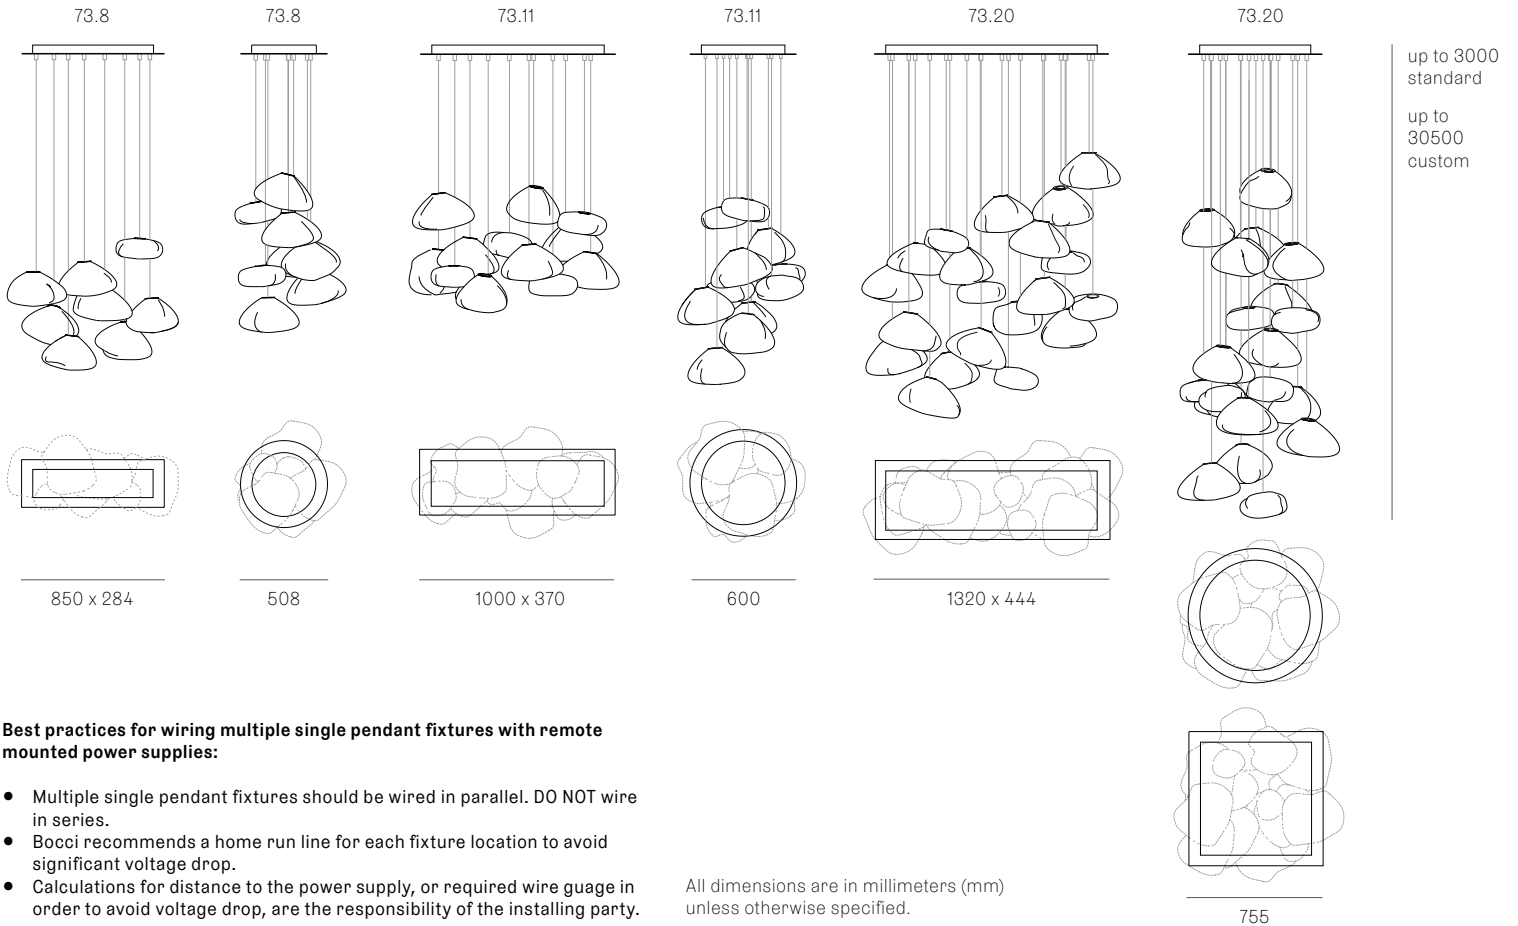

Image shown above 73.20 with round canopy

Series	73
Mounting	Ceiling mounted
Glass Colours	Clear, grey 1, grey 2, grey 3
Lamp	1W LED, 2700K, 100lm (2500K and 3000K options available) 10W Xenon, 2600K, 81lm
Coaxial Length	3000mm standard / up to 30500mm maximum Adjustable length: 73.1 - 73.3 Non-adjustable length: 73.8 - 73.20
Canopy Finishes	73.1 - 73.3: white, black or brushed nickel canopy 73.8 - 73.20: white canopy
Materials	Blown glass, braided metal coaxial cable, electrical components, steel canopy
Power Supply	Integral Remote mounted for 73.1m Bocci recommends remote mounting power supplies for ease of long-term maintenance.
Environment	Indoor, dry location. IP30
Note	Every single Bocci product is handmade. Each one is variously blown, poured, carved, polished, packed and dispatched directly by us. As such, no two products are identical; they are individual, irregular expressions of our research.
Patent #	US D762,323 S EU 002633230-0001 - 0003

Certifications

Weight (kg)

	
Round	Rectangle
<u>73.1</u> 2.7	<u>73.8</u> 32
<u>73.3</u> 8	<u>73.11</u> 40
<u>73.8</u> 33	<u>73.20</u> 68
<u>73.11</u> 43	
<u>73.20</u> 69	
 	
Square	
<u>73.20</u> 75	

ADJUSTABLE LENGTH

NON-ADJUSTABLE LENGTH

Best practices for wiring multiple single pendant fixtures with remote mounted power supplies:

- Multiple single pendant fixtures should be wired in parallel. DO NOT wire in series.
- Bocci recommends a home run line for each fixture location to avoid significant voltage drop.
- Calculations for distance to the power supply, or required wire gauge in order to avoid voltage drop, are the responsibility of the installing party.

All dimensions are in millimeters (mm) unless otherwise specified.