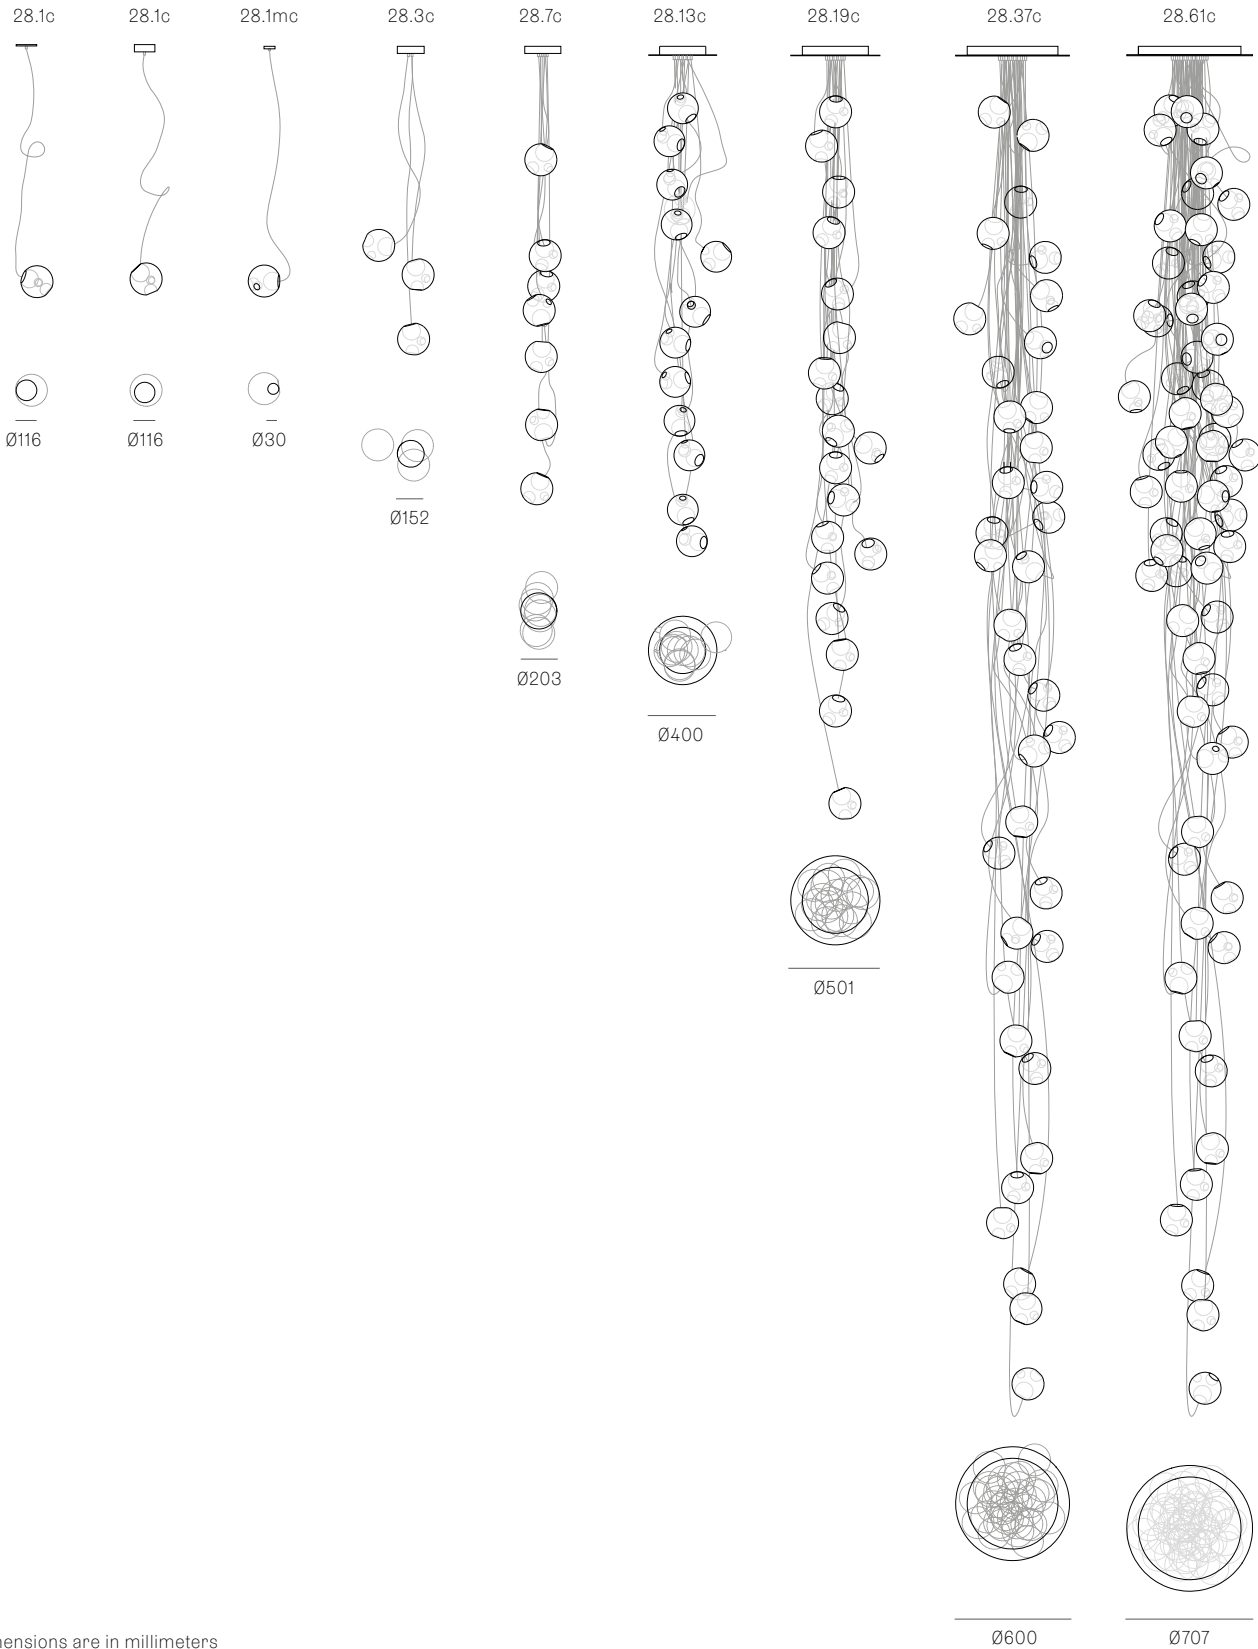

Image shown above 28.7c with round canopy

± Ø157 - 171mm

<b>Series</b>	28
<b>Mounting</b>	Ceiling mounted
<b>Glass Colours</b>	Clear, various colours
<b>Lamp</b>	1W LED, 2700K, 100lm (2500K and 3000K options available) 20W Xenon, 2600K, 196lm
<b>Copper Length</b>	Fixed lengths. 3000mm standard / up to 9900mm maximum
<b>Canopy Finish</b>	White canopy
<b>Anchor Finishes</b>	White, black, brass, brushed nickel
<b>Materials</b>	Blown glass, flexible copper suspension, electrical components, steel canopy
<b>Power Supply</b>	Integral Bocci recommends remote mounting power supplies for ease of long-term maintenance.
<b>Environment</b>	Indoor, dry location. IP30
<b>Note</b>	Every single Bocci product is handmade. Each one is variously blown, poured, carved, polished, packed and dispatched directly by us. As such, no two products are identical; they are individual, irregular expressions of our research.
<b>Patent #</b>	CAN 134238 US D687,740 EU 001695834-001 to 004

**Weight (kg)**

<b>28.1c</b>	1.75
<b>28.1c deep</b>	1.75
<b>28.1mc</b>	1.6
<b>28.3c</b>	4.25
<b>28.7c</b>	9.75
<b>28.13c</b>	25.9
<b>28.19c</b>	49.5
<b>28.37c</b>	81
<b>28.61c</b>	113

**Certifications**

NON-ADJUSTABLE LENGTH

up to 3000  
standard  
up to 9900  
custom

All dimensions are in millimeters (mm) unless otherwise specified.

**NON-ADJUSTABLE LENGTH**

<p>28.1c</p> <p>Ø116</p>	<p>28.1c</p> <p>Ø116</p>	<p>28.1mc</p> <p>Ø30</p>	<p>28.3c</p> <p>Ø152</p>	<p>28.7c</p> <p>Ø203</p>	<p>up to 3000 standard</p> <p>up to 9900 custom</p>
<p>28.13c</p> <p>Ø400</p>	<p>28.19c</p> <p>Ø501</p>	<p>28.37c</p> <p>Ø600</p>	<p>28.61c</p> <p>Ø707</p>		<p>up to 3000 standard</p> <p>up to 9900 custom</p>

Pendant anchor kit sold separately

All dimensions are in millimeters (mm) unless otherwise specified.