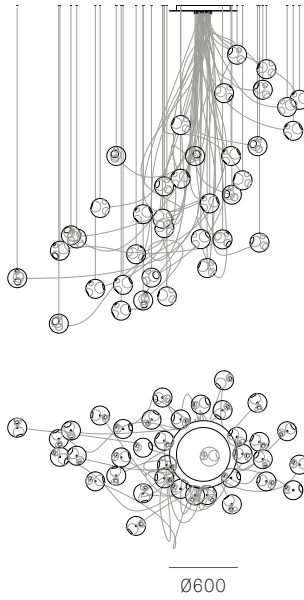

Image shown above 28.3 with round canopy

± Ø157 - 171mm

Series	28
Mounting	Ceiling mounted
Glass Colours	Clear, colour pendants
Lamp	1W LED, 2700K, 100lm (2500K and 3000K options available) 20W Xenon, 2600K, 196lm
Sculptural Cable	3000mm standard / up to 30500mm maximum Adjustable length: 28.1 - 28.7 Non-adjustable Length: 28.13 - 28.61
Cable Finishes	Black or nickel
Canopy Finishes	28.1 - 28.7: white, black or brushed nickel canopy 28.13 - 28.61: white canopy
Anchor Finishes	White, black, brass, brushed nickel
Materials	Blown glass, braided metal cable, electrical components, steel canopy
Power Supply	Integral Remote mounted for 28.1m Bocci recommends remote mounting power supplies for ease of long-term maintenance.
Environment	Indoor, dry location. IP30
Note	Pendant anchor kit included. Every single Bocci product is handmade. Each one is variously blown, poured, carved, polished, packed and dispatched directly by us. As such, no two products are identical; they are individual, irregular expressions of our research.
Patent #	CAN 134238 US D687,740 EU 001695834-001 to 004

Weight (kg)

Round

28.1	1.8
28.3	4.3
28.7	9.8
28.13	22
28.19	60.8
28.37	112
28.61	182

Best practices for wiring multiple single pendant fixtures with remote mounted power supplies:

- Multiple single pendant fixtures should be wired in parallel, DO NOT wire in series.
- Bocci recommends a home run line for each fixture location to avoid significant voltage drop.
- Calculations for distance to the power supply, or required wire gauge in order to avoid voltage drop, are the responsibility of the installing party.

NON-ADJUSTABLE LENGTH

28.13

28.19

28.37

28.61

up to 3000
standard
up to 30500
custom

All dimensions are in millimeters (mm) unless otherwise specified.