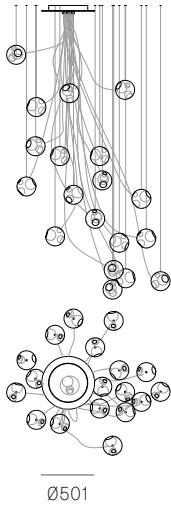

Image shown above 28.3 with round canopy

± Ø157 - 171mm

Series	28
Mounting	Ceiling mounted
Glass Colours	Clear, colour pendants
Lamp	1W LED, 2700K, 100lm (2500K and 3000K options available) 20W Xenon, 2600K, 196lm
Sculptural Cable	3000mm standard / up to 30500mm maximum Adjustable length: 28.1 - 28.7 Non-adjustable Length: 28.13 - 28.61
Cable Finishes	Black or nickel
Canopy Finishes	28.1 - 28.7: white, black or brushed nickel canopy 28.13 - 28.61: white canopy
Anchor Finishes	White, black, brass, brushed nickel
Materials	Blown glass, braided metal cable, electrical components, steel canopy
Power Supply	Integral Remote mounted for 28.1m Bocci recommends remote mounting power supplies for ease of long-term maintenance.
Environment	Indoor, dry location. IP30
Note	Pendant anchor kit included. Every single Bocci product is handmade. Each one is variously blown, poured, carved, polished, packed and dispatched directly by us. As such, no two products are identical; they are individual, irregular expressions of our research.
Patent #	CAN 134238 US D687,740 EU 001695834-001 to 004

Weight (kg)

Round

28.1	1.8
28.3	4.3
28.7	9.8
28.13	22
28.19	60.8
28.37	112
28.61	182

Best practices for wiring multiple single pendant fixtures with remote mounted power supplies:

- Multiple single pendant fixtures should be wired in parallel, DO NOT wire in series.
- Bocci recommends a home run line for each fixture location to avoid significant voltage drop.
- Calculations for distance to the power supply, or required wire gauge in order to avoid voltage drop, are the responsibility of the installing party.

Certifications

ADJUSTABLE LENGTH

28.1

28.1

28.1m

28.3

28.7

up to 3000
standard
up to 30500
custom

NON-ADJUSTABLE LENGTH

28.13

28.19

28.37

28.61

up to 3000
standard
up to 30500
custom

All dimensions are in millimeters (mm) unless otherwise specified.