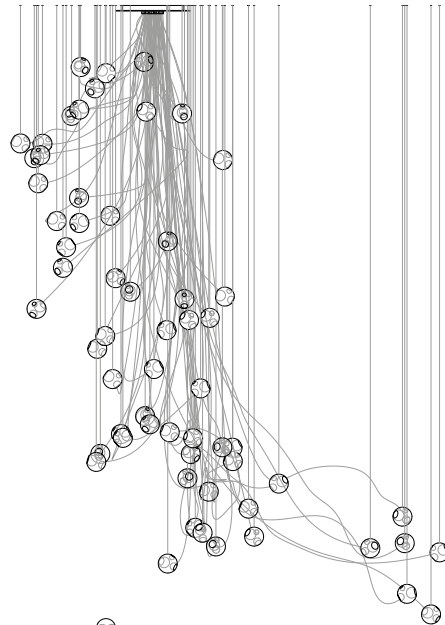

ADJUSTABLE LENGTH

28.1

28.1

28.1m

28.3

28.7

up to 3000
standard
up to 30500
custom

NON-ADJUSTABLE LENGTH

28.13

28.19

28.37

28.61

up to 3000
standard
up to 30500
custom

All dimensions are in millimeters (mm) unless otherwise specified.