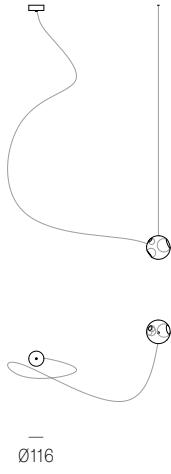

Image shown above 28.3 with round canopy

± Ø157 - 171mm

Series	28
Mounting	Ceiling mounted
Glass Colours	Clear, colour pendants
Lamp	1W LED, 2700K, 100lm (2500K and 3000K options available) 20W Xenon, 2600K, 196lm
Sculptural Cable	3000mm standard / up to 30500mm maximum Adjustable length: 28.1 - 28.7 Non-adjustable Length: 28.13 - 28.61
Cable Finishes	Black or nickel
Canopy Finishes	28.1 - 28.7: white, black or brushed nickel canopy 28.13 - 28.61: white canopy
Anchor Finishes	White, black, brass, brushed nickel
Materials	Blown glass, braided metal cable, electrical components, steel canopy
Power Supply	Integral Remote mounted for 28.1m Bocci recommends remote mounting power supplies for ease of long-term maintenance.
Environment	Indoor, dry location. IP30
Note	Pendant anchor kit included. Every single Bocci product is handmade. Each one is variously blown, poured, carved, polished, packed and dispatched directly by us. As such, no two products are identical; they are individual, irregular expressions of our research.
Patent #	CAN 134238 US D687,740 EU 001695834-001 to 004

Weight (kg)

Round

28.1	1.8
28.3	4.3
28.7	9.8
28.13	22
28.19	60.8
28.37	112
28.61	182

Best practices for wiring multiple single pendant fixtures with remote mounted power supplies:

- Multiple single pendant fixtures should be wired in parallel, DO NOT wire in series.
- Bocci recommends a home run line for each fixture location to avoid significant voltage drop.
- Calculations for distance to the power supply, or required wire gauge in order to avoid voltage drop, are the responsibility of the installing party.

Certifications

ADJUSTABLE LENGTH

28.1

28.1

28.1m

28.3

28.7

up to 3000
standard
up to 30500
custom

NON-ADJUSTABLE LENGTH

28.13

28.19

28.37

28.61

up to 3000
standard
up to 30500
custom

All dimensions are in millimeters (mm) unless otherwise specified.