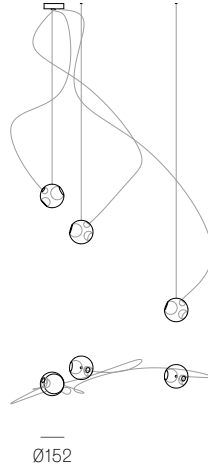

Image shown above 28.3 with round canopy

± Ø157 - 171mm

Series	28
Mounting	Ceiling mounted
Glass Colours	Clear, colour pendants
Lamp	1W LED, 2700K, 100lm (2500K and 3000K options available) 20W Xenon, 2600K, 196lm
Sculptural Cable	3000mm standard / up to 30500mm maximum Adjustable length: 28.1 - 28.7 Non-adjustable Length: 28.13 - 28.61
Cable Finishes	Black or nickel
Canopy Finishes	28.1 - 28.7: white, black or brushed nickel canopy 28.13 - 28.61: white canopy
Anchor Finishes	White, black, brass, brushed nickel
Materials	Blown glass, braided metal cable, electrical components, steel canopy
Power Supply	Integral Remote mounted for 28.1m Bocci recommends remote mounting power supplies for ease of long-term maintenance.
Environment	Indoor, dry location. IP30
Note	Pendant anchor kit included. Every single Bocci product is handmade. Each one is variously blown, poured, carved, polished, packed and dispatched directly by us. As such, no two products are identical; they are individual, irregular expressions of our research.
Patent #	CAN 134238 US D687,740 EU 001695834-001 to 004

Weight (kg)

Round

28.1	1.8
28.3	4.3
28.7	9.8
28.13	22
28.19	60.8
28.37	112
28.61	182

Best practices for wiring multiple single pendant fixtures with remote mounted power supplies:

- Multiple single pendant fixtures should be wired in parallel, DO NOT wire in series.
- Bocci recommends a home run line for each fixture location to avoid significant voltage drop.
- Calculations for distance to the power supply, or required wire gauge in order to avoid voltage drop, are the responsibility of the installing party.

Certifications

ADJUSTABLE LENGTH

28.1

28.1

28.1m

28.3

28.7

up to 3000
standard
up to 30500
custom

NON-ADJUSTABLE LENGTH

28.13

28.19

28.37

28.61

up to 3000
standard
up to 30500
custom

All dimensions are in millimeters (mm) unless otherwise specified.