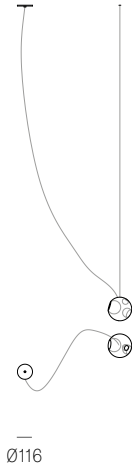

Image shown above 28.3 with round canopy

± Ø157 - 171mm

Series	28
Mounting	Ceiling mounted
Glass Colours	Clear, colour pendants
Lamp	1W LED, 2700K, 100lm (2500K and 3000K options available) 20W Xenon, 2600K, 196lm
Sculptural Cable	3000mm standard / up to 30500mm maximum Adjustable length: 28.1 - 28.7 Non-adjustable Length: 28.13 - 28.61
Cable Finishes	Black or nickel
Canopy Finishes	28.1 - 28.7: white, black or brushed nickel canopy 28.13 - 28.61: white canopy
Anchor Finishes	White, black, brass, brushed nickel
Materials	Blown glass, braided metal cable, electrical components, steel canopy
Power Supply	Integral Remote mounted for 28.1m Bocci recommends remote mounting power supplies for ease of long-term maintenance.
Environment	Indoor, dry location. IP30
Note	Pendant anchor kit included. Every single Bocci product is handmade. Each one is variously blown, poured, carved, polished, packed and dispatched directly by us. As such, no two products are identical; they are individual, irregular expressions of our research.
Patent #	CAN 134238 US D687,740 EU 001695834-001 to 004

Weight (kg)

Round

28.1	1.8
28.3	4.3
28.7	9.8
28.13	22
28.19	60.8
28.37	112
28.61	182

Best practices for wiring multiple single pendant fixtures with remote mounted power supplies:

- Multiple single pendant fixtures should be wired in parallel, DO NOT wire in series.
- Bocci recommends a home run line for each fixture location to avoid significant voltage drop.
- Calculations for distance to the power supply, or required wire gauge in order to avoid voltage drop, are the responsibility of the installing party.

Certifications

ADJUSTABLE LENGTH

28.1

28.1

28.1m

28.3

28.7

up to 3000
standard
up to 30500
custom

NON-ADJUSTABLE LENGTH

28.13

28.19

28.37

28.61

up to 3000
standard
up to 30500
custom

All dimensions are in millimeters (mm) unless otherwise specified.