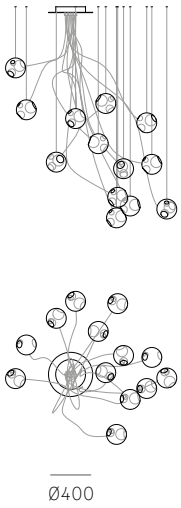

Image shown above 28.3 with round canopy

± Ø157 - 171mm

Series	28
Mounting	Ceiling mounted
Glass Colours	Clear, colour pendants
Lamp	1W LED, 2700K, 100lm (2500K and 3000K options available) 20W Xenon, 2600K, 196lm
Sculptural Cable	3000mm standard / up to 30500mm maximum Adjustable length: 28.1 - 28.7 Non-adjustable Length: 28.13 - 28.61
Cable Finishes	Black or nickel
Canopy Finishes	28.1 - 28.7: white, black or brushed nickel canopy 28.13 - 28.61: white canopy
Anchor Finishes	White, black, brass, brushed nickel
Materials	Blown glass, braided metal cable, electrical components, steel canopy
Power Supply	Integral Remote mounted for 28.1m Bocci recommends remote mounting power supplies for ease of long-term maintenance.
Environment	Indoor, dry location. IP30
Note	Pendant anchor kit included. Every single Bocci product is handmade. Each one is variously blown, poured, carved, polished, packed and dispatched directly by us. As such, no two products are identical; they are individual, irregular expressions of our research.
Patent #	CAN 134238 US D687,740 EU 001695834-001 to 004

Weight (kg)

Round

28.1	1.8
28.3	4.3
28.7	9.8
28.13	22
28.19	60.8
28.37	112
28.61	182

Best practices for wiring multiple single pendant fixtures with remote mounted power supplies:

- Multiple single pendant fixtures should be wired in parallel, DO NOT wire in series.
- Bocci recommends a home run line for each fixture location to avoid significant voltage drop.
- Calculations for distance to the power supply, or required wire gauge in order to avoid voltage drop, are the responsibility of the installing party.

Certifications

ADJUSTABLE LENGTH

28.1

28.1

28.1m

28.3

28.7

up to 3000
standard
up to 30500
custom

NON-ADJUSTABLE LENGTH

28.13

28.19

28.37

28.61

up to 3000
standard
up to 30500
custom

All dimensions are in millimeters (mm) unless otherwise specified.