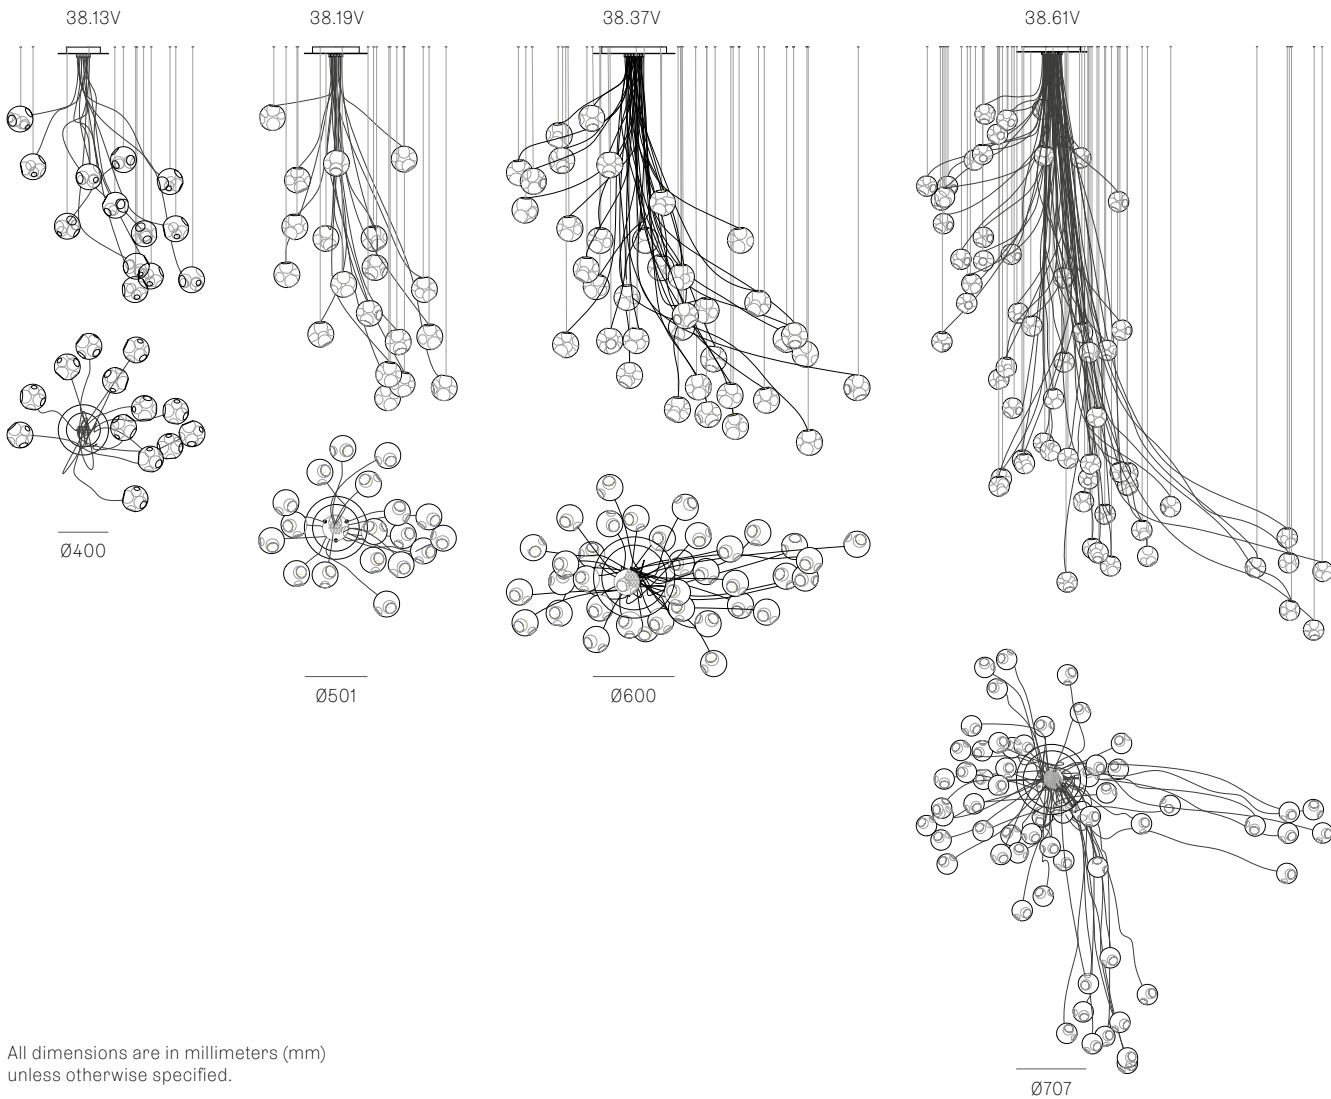

NON-ADJUSTABLE LENGTH

up to 3000
standard
up to 30500
custom

All dimensions are in millimeters (mm)
unless otherwise specified.