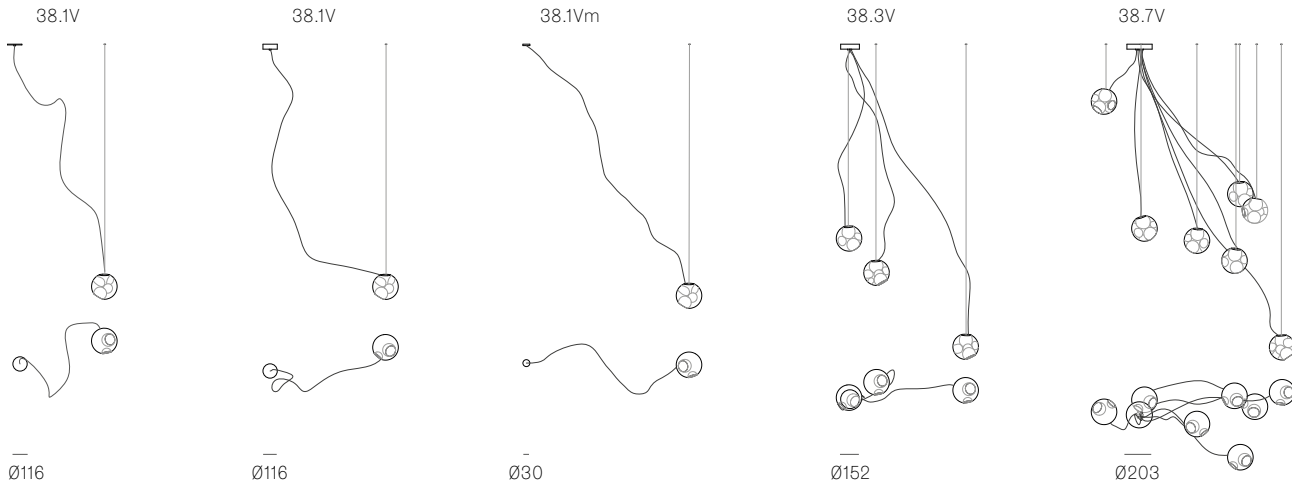

± Ø190 - 215mm

Image shown above 38.7V with round canopy

Series	38V
Mounting	Ceiling mounted
Glass Colour	Clear
Lamp	1W LED, 2700K, 100lm (2500K and 3000K options available) 10W Xenon, 2600K, 81lm
Sculptural Cable	3000mm standard / up to 30500mm maximum Adjustable length: 38.1V - 38.7V Non-adjustable Length: 38.13V - 38.61V
Cable Finishes	Black or nickel
Anchor Finishes	White, black, brass, brushed nickel
Canopy Finishes	38.1V - 38.7V: white, black or brushed nickel canopy 38.13V - 38.61V: white canopy
Materials	Blown glass, braided metal cable, electrical components, steel canopy
Power Supply	Integral Remote mounted for 38.1V Bocci recommends remote mounting power supplies for ease of long-term maintenance.
Environment	Indoor, dry location. IP30
Note	Pendant anchor kit included.

Patent # US 002071019-001

Certifications

Weight (kg)

Round

38.1V	2.7
38.3V	8.2
38.7V	18
38.13V	32.7
38.19V	54.5
38.37V	104.6
38.61V	166.6

Best practices for wiring multiple single pendant fixtures with remote mounted power supplies:

- Multiple single pendant fixtures should be wired in parallel, DO NOT wire in series.
- Bocci recommends a home run line for each fixture location to avoid significant voltage drop.
- Calculations for distance to the power supply, or required wire gauge in order to avoid voltage drop, are the responsibility of the installing party.

ADJUSTABLE LENGTH

up to 3000
standard
up to 30500
custom

NON-ADJUSTABLE LENGTH

up to 3000
standard
up to 30500
custom

All dimensions are in millimeters (mm)
unless otherwise specified.