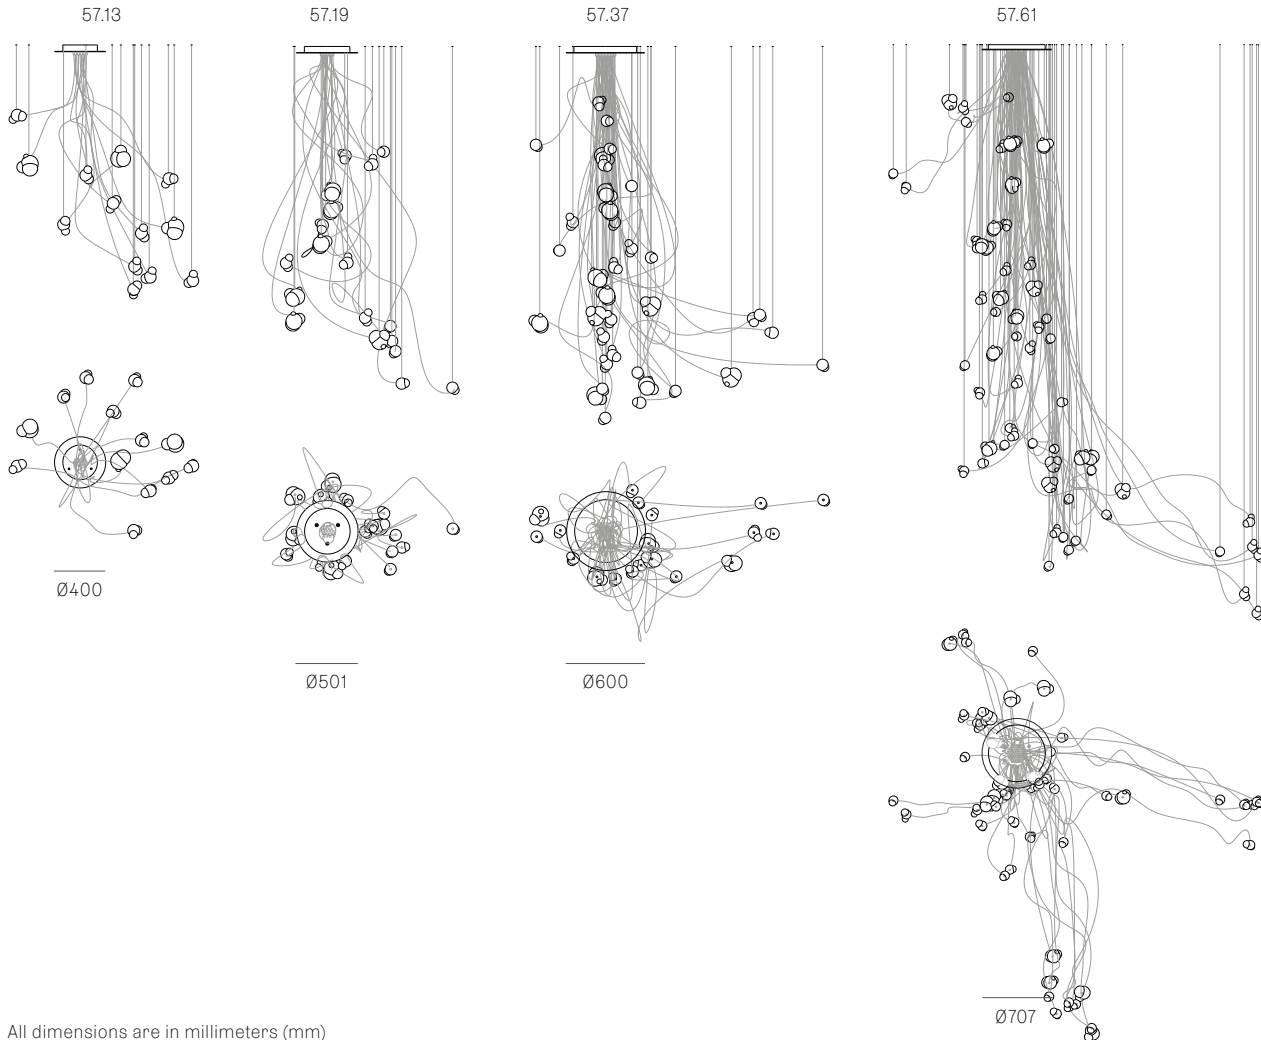

Image shown above 57.37 with round canopy

± 100 - 150mm

Series	57
Mounting	Ceiling mounted
Glass Colours	Grey, white opaline, light mirror, dark mirror
Lamp	1W LED, 2700K, 100lm (2500K and 3000K options available)
Sculptural Cable	3000mm standard / up to 30500mm maximum Adjustable length: 57.1 - 57.7 Non-adjustable Length: 57.13 - 57.61
Cable Finishes	Black or nickel
Anchor Finishes	White, black, brass, brushed nickel
Canopy Finishes	57.1 - 57.7: white, black or brushed nickel canopy 57.13 - 57.61: white canopy
Materials	Blown and dipped glass cast borosilicate glass cap, bbraided metal cable, electrical components, steel canopy
Power Supply	Integral Remote mounted for 57.1m Bocci recommends remote mounting power supplies for ease of long-term maintenance.
Environment	Indoor, dry location. IP30
Note	Pendant anchor kit included. Every single Bocci product is handmade. Each one is variously blown, poured, carved, polished, packed and dispatched directly by us. As such, no two products are identical; they are individual, irregular expressions of our research.
Patent #	US D796732 EU 002268581-0001 to 0006

Certifications

Weight (kg)

Round

57.1	1.7
57.3	5
57.7	11
57.13	23.9
57.19	35
57.37	65
57.61	110

Best practices for wiring multiple single pendant fixtures with remote mounted power supplies:

- Multiple single pendant fixtures should be wired in parallel, DO NOT wire in series.
- Bocci recommends a home run line for each fixture location to avoid significant voltage drop.
- Calculations for distance to the power supply, or required wire gauge in order to avoid voltage drop, are the responsibility of the installing party.

ADJUSTABLE LENGTH

up to 3000
standard
up to 30500
custom

NON-ADJUSTABLE LENGTH

up to 3000
standard
up to 30500
custom

All dimensions are in millimeters (mm)
unless otherwise specified.