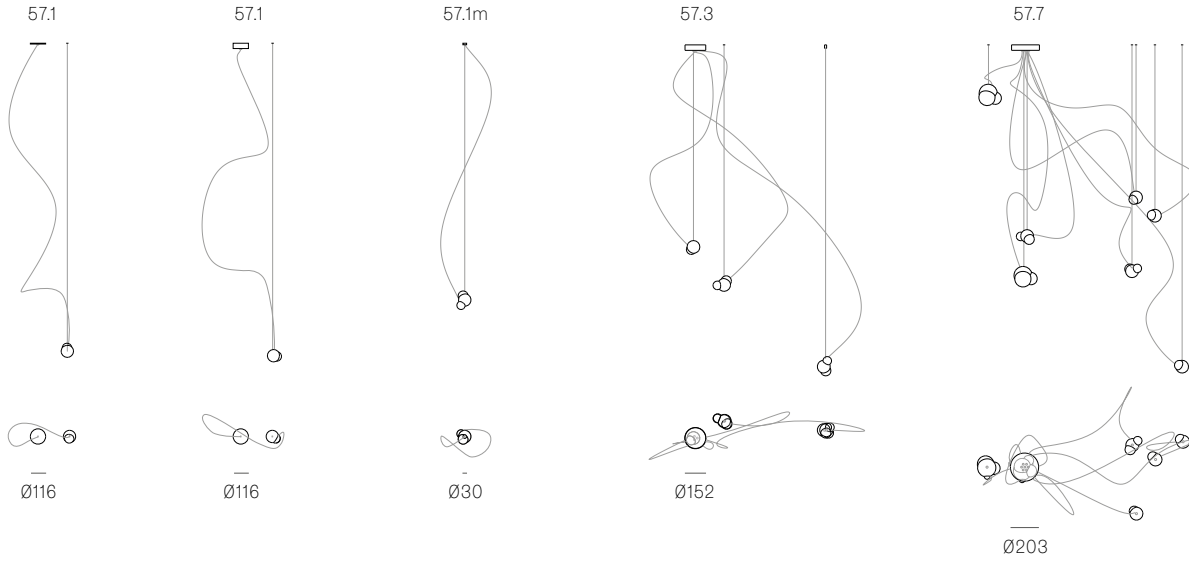

Image shown above 57.37 with round canopy

± 100 - 150mm

Series	57
Mounting	Ceiling mounted
Glass Colours	Grey, white opaline, light mirror, dark mirror
Lamp	1W LED, 2700K, 100lm (2500K and 3000K options available)
Sculptural Cable	3000mm standard / up to 30500mm maximum Adjustable length: 57.1 - 57.7 Non-adjustable Length: 57.13 - 57.61
Cable Finishes	Black or nickel
Anchor Finishes	White, black, brass, brushed nickel
Canopy Finishes	57.1 - 57.7: white, black or brushed nickel canopy 57.13 - 57.61: white canopy
Materials	Blown and dipped glass cast borosilicate glass cap, bbraided metal cable, electrical components, steel canopy
Power Supply	Integral Remote mounted for 57.1m Bocci recommends remote mounting power supplies for ease of long-term maintenance.
Environment	Indoor, dry location. IP30
Note	Pendant anchor kit included. Every single Bocci product is handmade. Each one is variously blown, poured, carved, polished, packed and dispatched directly by us. As such, no two products are identical; they are individual, irregular expressions of our research.
Patent #	US D796732 EU 002268581-0001 to 0006

Certifications

Weight (kg)

Round

57.1	1.7
57.3	5
57.7	11
57.13	23.9
57.19	35
57.37	65
57.61	110

Best practices for wiring multiple single pendant fixtures with remote mounted power supplies:

- Multiple single pendant fixtures should be wired in parallel, DO NOT wire in series.
- Bocci recommends a home run line for each fixture location to avoid significant voltage drop.
- Calculations for distance to the power supply, or required wire gauge in order to avoid voltage drop, are the responsibility of the installing party.

ADJUSTABLE LENGTH

up to 3000
standard
up to 30500
custom

NON-ADJUSTABLE LENGTH

up to 3000
standard
up to 30500
custom

All dimensions are in millimeters (mm)
unless otherwise specified.