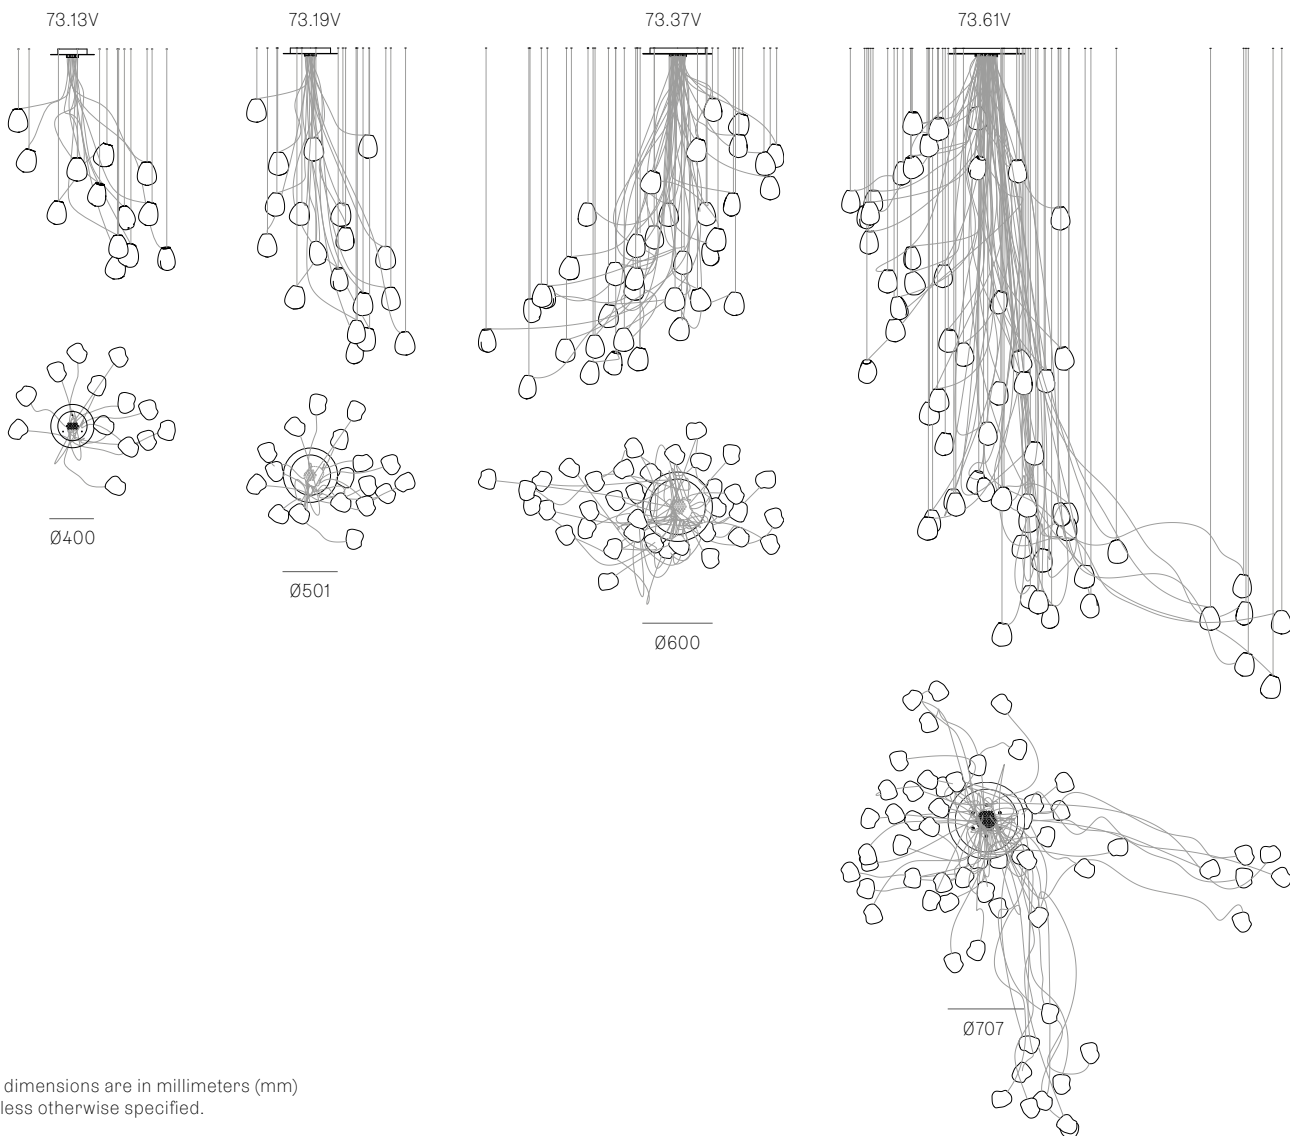

NON-ADJUSTABLE LENGTH

up to 3000
standard
up to 30500
custom

All dimensions are in millimeters (mm)
unless otherwise specified.