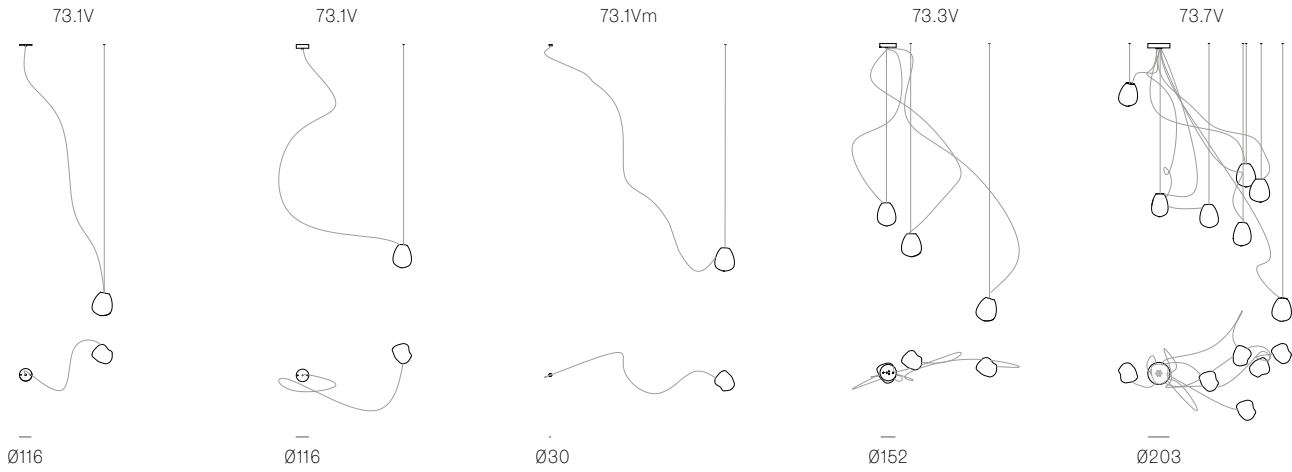

Image shown above 73.3V with round canopy

Series	73V
Mounting	Ceiling mounted
Glass Colours	Clear, grey 1, purple 1, blue 1, opaque white 1, opaque green 1, opaque blue 1
Lamp	1W LED, 2700K, 100lm (2500K and 3000K options available) 10W Xenon, 2600K, 81lm
Sculptural Cable	3000mm standard / up to 30500mm maximum Adjustable length: 73.1V - 73.7V Non-adjustable Length: 73.13V - 73.61V
Cable Finishes	Black or nickel
Anchor Finishes	White, black, brass, brushed nickel
Canopy Finishes	73.1V - 73.7V: white, black or brushed nickel canopy 73.13V - 73.61V: white canopy
Material	Blown glass, braided metal cable, electrical components, steel canopy
Power Supply	Integral Remote mounted for 73.1Vm Bocci recommends remote mounting power supplies for ease of long-term maintenance.
Environment	Indoor, dry location. IP30
Note	Pendant anchor kit included.

Patent # US D946,197
EU 006365441-0001-0004

Certifications

Weight (kg)

Round

73.1V	1.7
73.3V	5
73.7V	12
73.13	28.5
73.19V	37
73.37V	68
73.61V	111

Best practices for wiring multiple single pendant fixtures with remote mounted power supplies:

- Multiple single pendant fixtures should be wired in parallel, DO NOT wire in series.
- Bocci recommends a home run line for each fixture location to avoid significant voltage drop.
- Calculations for distance to the power supply, or required wire gauge in order to avoid voltage drop, are the responsibility of the installing party.

ADJUSTABLE LENGTH

up to 3000
standard
up to 30500
custom

NON-ADJUSTABLE LENGTH

up to 3000
standard
up to 30500
custom

All dimensions are in millimeters (mm)
unless otherwise specified.