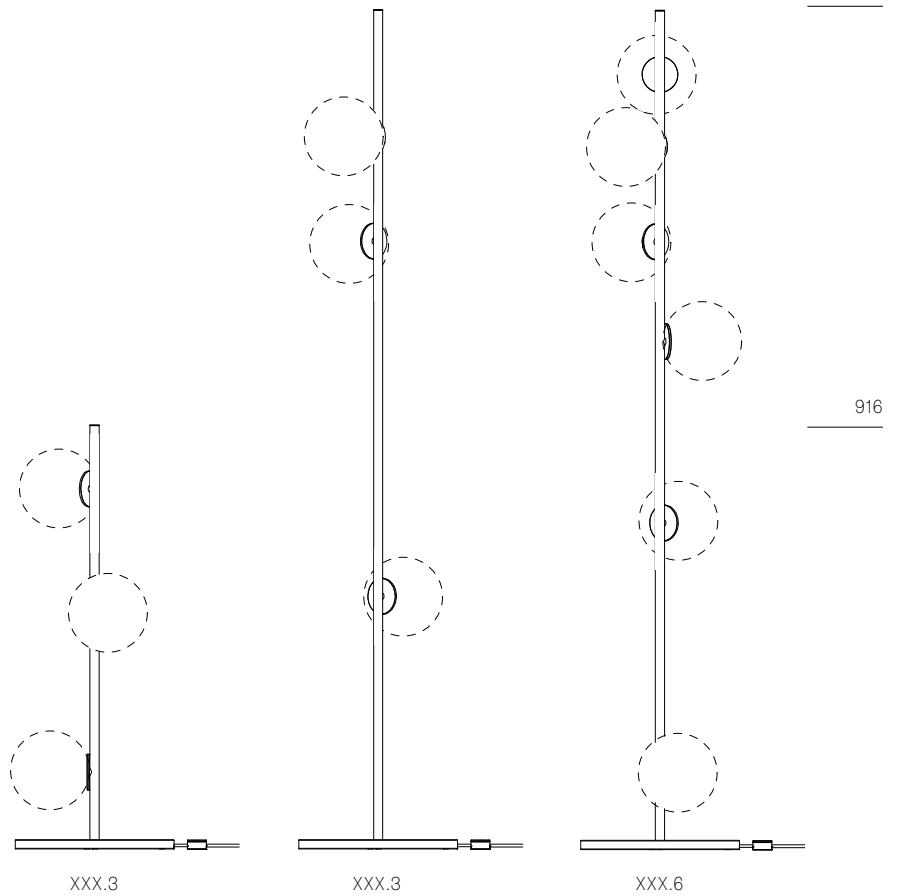

Image shown above 28.6 Floor

Series 28, 38V, 57, 73, 84, 84V, 118

Glass Colours 28: Clear, colour pendants
38V: Clear
57: Grey, white, light mirror, dark mirror
73: Clear, grey 1, grey 2, grey 3
84: Clear/copper
84V: Clear/copper
118: White

Certifications

Weight (kg)

	XXX.3 (900mm)	XXX.3 (1800mm)	XXX.6 (1800mm)
28	9.8	10.8	14.5
38V	12.2	13.2	19.4
57	10.3	11.3	15.6
73	11.3	12.3	17.5
84	11.5	12.6	18
84V	12.5	13.5	19.9
118	12.5	13.5	20

28

± Ø157 - 171

38V

± Ø190 - 215

57

± 100 - 150

73

± 120 - 150

± 230 - 380

84

± 110 - 120

± Ø110 - 120

84V

± 90 - 75

± Ø110 - 130

118

± Ø130 - 146

PLUG TYPES