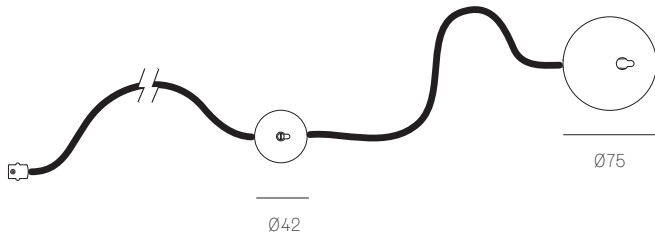

28T, 38VT, 73T, 100T, 118T SPECIFICATION

Pendant	One
Compatible with	28, 38V, 73, 100, 118
Material	Brass base and dial control
Cable	Black flexible cord, 2058mm
Lamp Type	LED
Plug Type	Type A - 110V Type C - 230V Type G - 230V Type I - 230V

57T, 84T, 84VT SPECIFICATION

Pendant	One
Compatible with	57, 84, 84V
Material	Brass base and dial control
Cable	Black flexible cord, 2058mm
Lamp Type	LED
Plug Type	Type A - 110V Type C - 230V Type G - 230V Type I - 230V

44T SPECIFICATION

Pendant	One
Material	Black base and dial control
Cable	Black flexible cord, 2058mm
Lamp Type	LED
Plug Type	Type A - 110V Type C - 230V Type G - 230V Type I - 230V