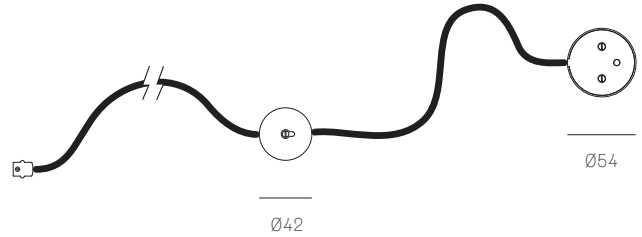

28T, 38VT, 73T, 100T, 118T SPECIFICATION

Pendant	One
Compatible with	28, 38V, 73, 100, 118
Material	Brass base and dial control
Cable	Black flexible cord, 2058mm
Lamp Type	LED
Plug Type	Type A - 110V Type C - 230V Type G - 230V Type I - 230V

57T, 84T, 84VT SPECIFICATION

Pendant	One
Compatible with	57, 84, 84V
Material	Brass base and dial control
Cable	Black flexible cord, 2058mm
Lamp Type	LED
Plug Type	Type A - 110V Type C - 230V Type G - 230V Type I - 230V

44T SPECIFICATION

Pendant	One
Material	Black base and dial control
Cable	Black flexible cord, 2058mm
Lamp Type	LED
Plug Type	Type A - 110V Type C - 230V Type G - 230V Type I - 230V