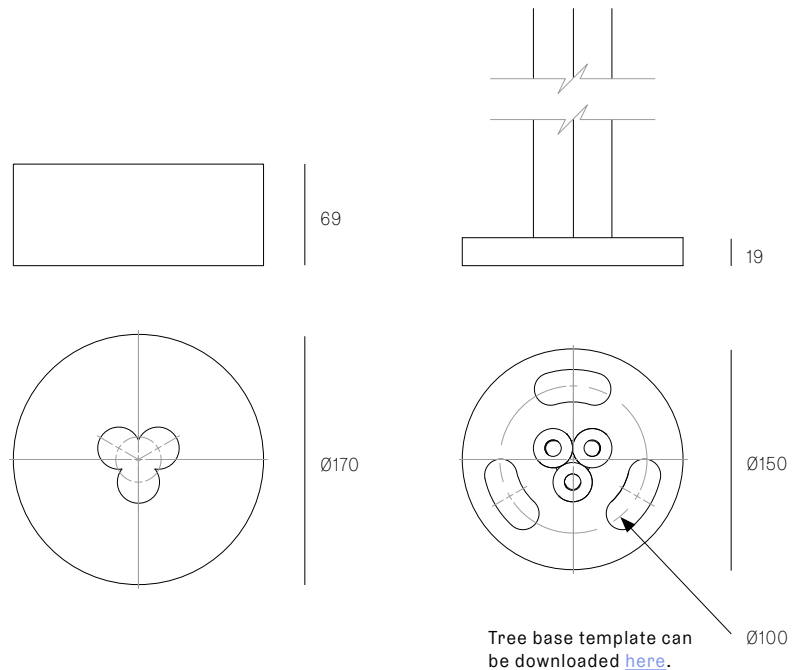

XXX.5 - XXX.9 TREE SPECIFICATION

Material	Stainless steel base and cover
Power Supply	Remote mounted in an easily accessible and hidden location for ease of long-term maintenance. Not dimmable.

XXX.10 - XXX.15 TREE SPECIFICATION

Material	Stainless steel base and cover
Power Supply	Remote mounted in an easily accessible and hidden location for ease of long-term maintenance. Not dimmable.

All dimensions are in millimeters (mm) unless otherwise specified.

XXX.20 - XXX.40 TREE
SPECIFICATION

Material	Stainless steel base and cover
Power Supply	Remote mounted in an easily accessible and hidden location for ease of long-term maintenance. Not dimmable.

All dimensions are in millimeters (mm) unless otherwise specified.