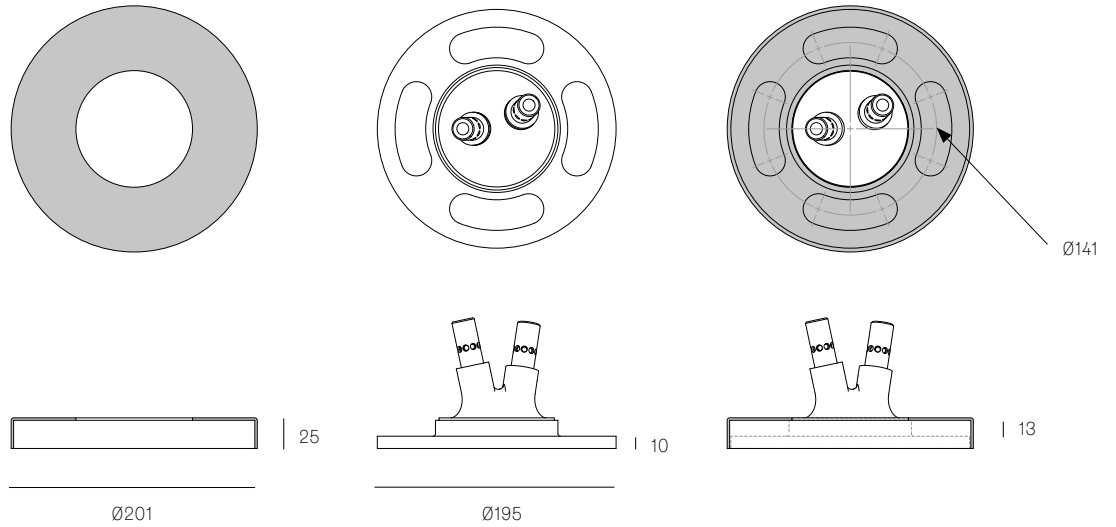

XXX.5 - XXX.9 TREE SPECIFICATION

Material	Stainless steel base and cover
Power Supply	Remote mounted in an easily accessible and hidden location for ease of long-term maintenance. Not dimmable.

XXX.10 - XXX.15 TREE SPECIFICATION

Material	Stainless steel base and cover
Power Supply	Remote mounted in an easily accessible and hidden location for ease of long-term maintenance. Not dimmable.

All dimensions are in millimeters (mm) unless otherwise specified.

XXX.20 - XXX.40 TREE
SPECIFICATION

Material	Stainless steel base and cover
Power Supply	Remote mounted in an easily accessible and hidden location for ease of long-term maintenance. Not dimmable.

All dimensions are in millimeters (mm) unless otherwise specified.