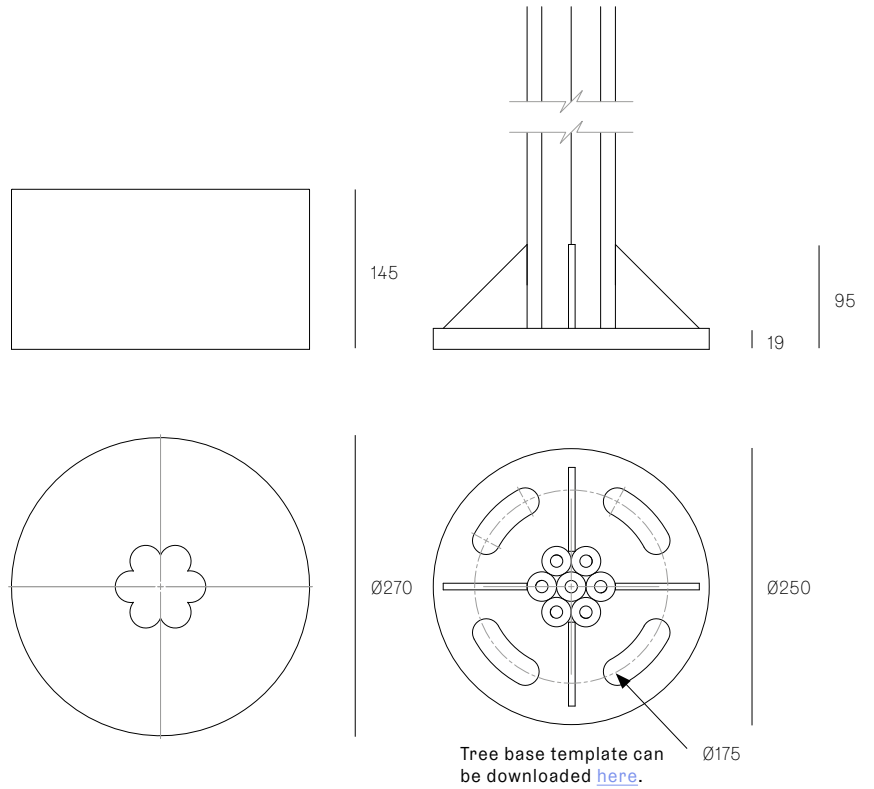

XXX.5 - XXX.9 TREE SPECIFICATION

Material	Stainless steel base and cover
Power Supply	Remote mounted in an easily accessible and hidden location for ease of long-term maintenance. Not dimmable.

XXX.10 - XXX.15 TREE SPECIFICATION

Material	Stainless steel base and cover
Power Supply	Remote mounted in an easily accessible and hidden location for ease of long-term maintenance. Not dimmable.

All dimensions are in millimeters (mm) unless otherwise specified.

XXX.20 - XXX.40 TREE
SPECIFICATION

Material	Stainless steel base and cover
Power Supply	Remote mounted in an easily accessible and hidden location for ease of long-term maintenance. Not dimmable.

All dimensions are in millimeters (mm) unless otherwise specified.