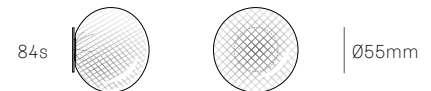

Image shown 84s (left), 84sp (center), 84s Brass (right)

Series	84
Mounting	Wall mounted
Glass Colour	White/copper
Lamp	1W LED, 2700K, 100lm (2500K and 3000K options available) 10W Xenon, 2600K, 81lm (84s & 84sp ONLY)
Canopy Finishes	84s & 84sp: White canopy. Brass option available for 84sp. 84s Brass: Brass
Materials	Blown glass, electrical components, steel canopy. Brass canopy for 84s Brass.
Power Supply	84s & 84s Brass: Remote mounted 84sp: Integral (for installation onto a junction box) Bocci recommends remote mounting power supplies for ease of long-term maintenance.
Environment	84s/sp: Indoor/outdoor, wet location. IP55 84s Brass: Indoor, dry location. IP30
Note	Every single Bocci product is handmade. Each one is variously blown, poured, carved, polished, packed and dispatched directly by us. As such, no two products are identical; they are individual, irregular expressions of our research.
Patent #	US Patent pending EU 003611144-0001 to 0004

Certifications

Weight (kg)

84s	2
84sp	2
84s Brass	2.5

± 110 - 120mm

± 124 - 134mm ± Ø110 - 120mm