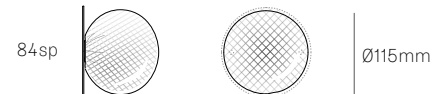

Image shown 84s (left), 84sp (center), 84s Brass (right)

Series	84
Mounting	Wall mounted
Glass Colour	White/copper
Lamp	1W LED, 2700K, 100lm (2500K and 3000K options available) 10W Xenon, 2600K, 81lm (84s & 84sp ONLY)
Canopy Finishes	84s & 84sp: White canopy. Brass option available for 84sp. 84s Brass: Brass
Materials	Blown glass, electrical components, steel canopy. Brass canopy for 84s Brass.
Power Supply	84s & 84s Brass: Remote mounted 84sp: Integral (for installation onto a junction box) Bocci recommends remote mounting power supplies for ease of long-term maintenance.
Environment	84s/sp: Indoor/outdoor, wet location. IP55 84s Brass: Indoor, dry location. IP30
Note	Every single Bocci product is handmade. Each one is variously blown, poured, carved, polished, packed and dispatched directly by us. As such, no two products are identical; they are individual, irregular expressions of our research.
Patent #	US Patent pending EU 003611144-0001 to 0004

Certifications

Weight (kg)

84s	2
84sp	2
84s Brass	2.5

± 110 - 120mm

± 124 - 134mm ± Ø110 - 120mm