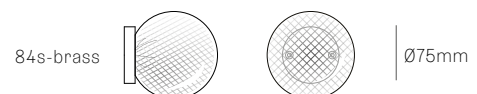

Image shown 84s (left), 84sp (center), 84s Brass (right)

Series	84
Mounting	Wall mounted
Glass Colour	White/copper
Lamp	1W LED, 2700K, 100lm (2500K and 3000K options available) 10W Xenon, 2600K, 81lm (84s & 84sp ONLY)
Canopy Finishes	84s & 84sp: White canopy. Brass option available for 84sp. 84s Brass: Brass
Materials	Blown glass, electrical components, steel canopy. Brass canopy for 84s Brass.
Power Supply	84s & 84s Brass: Remote mounted 84sp: Integral (for installation onto a junction box) Bocci recommends remote mounting power supplies for ease of long-term maintenance.
Environment	84s/sp: Indoor/outdoor, wet location. IP55 84s Brass: Indoor, dry location. IP30
Note	Every single Bocci product is handmade. Each one is variously blown, poured, carved, polished, packed and dispatched directly by us. As such, no two products are identical; they are individual, irregular expressions of our research.
Patent #	US Patent pending EU 003611144-0001 to 0004

Certifications

Weight (kg)

84s	2
84sp	2
84s Brass	2.5

± 110 - 120mm

± 124 - 134mm ± Ø110 - 120mm